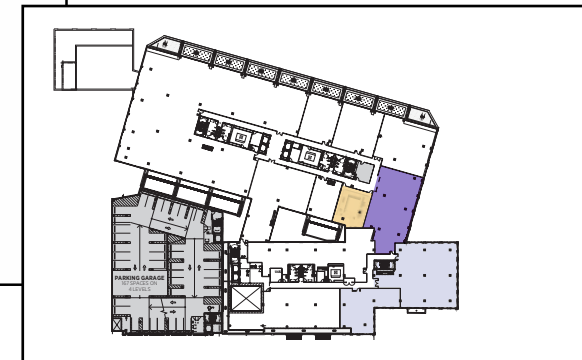

SECOND FLOOR AVAILABILITIES

5,260 RSF | 10,391 RSF

AVAILABLE
SUITE 250
5,260 RSF

SECOND FLOOR | HIGH END BUILD OUT

SUITE 201 | 10,391 RSF

THIRD FLOOR CONFERENCE CENTER

#1 - CLASSROOM LAYOUT
TOTAL SEATING 72

#2 - CLASSROOM + TABLES LAYOUT
TOTAL SEATING 48

#3 - TABLE LAYOUT
TOTAL SEATING 32

THIRD FLOOR
SUITE 330 | 6,734 RSF
CONTIGUOUS UP TO 15,005 RSF

Scan/Click to
View Matterport

THIRD FLOOR

SUITE 310B | 2,976 RSF

CONTIGUOUS UP TO 15,005 RSF

3RD STREET

THIRD FLOOR

SUITE 335 | 5,295 RSF

CONTIGUOUS UP TO 15,005 RSF

M STREET

FOURTH FLOOR
40,843 RSF

FULLY BUILT OUT & FURNISHED!