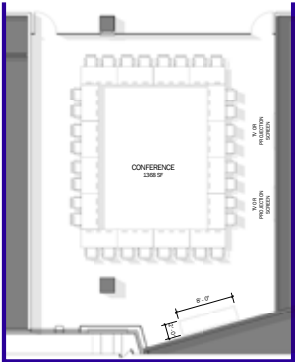

SECOND FLOOR AVAILABILITIES

5,260 RSF | 10,391 RSF

AVAILABLE
SUITE 250
5,260 RSF

SECOND FLOOR | HIGH END BUILD OUT

SUITE 201 | 10,391 RSF

THIRD FLOOR CONFERENCE CENTER

#1 - CLASSROOM LAYOUT
TOTAL SEATING 72

#2 - CLASSROOM + TABLES LAYOUT
TOTAL SEATING 48

#3 - TABLE LAYOUT
TOTAL SEATING 32

THIRD FLOOR
SUITE 330 | 6,734 RSF
CONTIGUOUS UP TO 15,005 RSF

Scan/Click to
View Matterport

THIRD FLOOR

SUITE 310B | 2,976 RSF

CONTIGUOUS UP TO 15,005 RSF

3RD STREET

THIRD FLOOR

SUITE 335 | 5,295 RSF

CONTIGUOUS UP TO 15,005 RSF

M STREET

FOURTH FLOOR
40,843 RSF

FULLY BUILT OUT & FURNISHED!