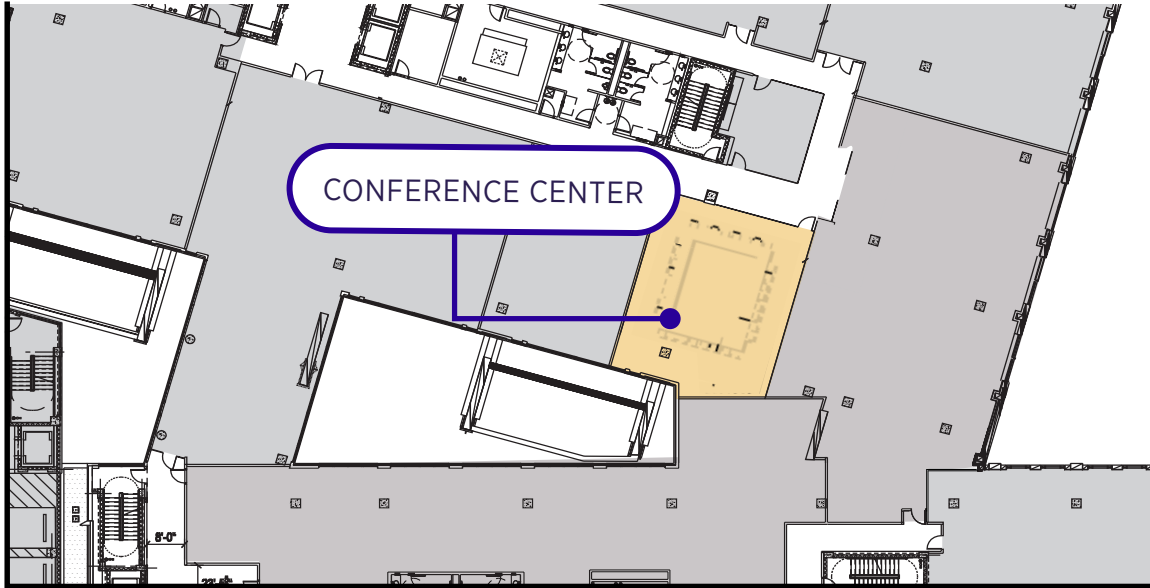

SECOND FLOOR AVAILABILITIES

5,260 RSF | 10,391 RSF

AVAILABLE
SUITE 250
5,260 RSF

SECOND FLOOR | HIGH END BUILD OUT

SUITE 201 | 10,391 RSF

THIRD FLOOR CONFERENCE CENTER

#1 - CLASSROOM LAYOUT
TOTAL SEATING 72

#2 - CLASSROOM + TABLES LAYOUT
TOTAL SEATING 48

#3 - TABLE LAYOUT
TOTAL SEATING 32

THIRD FLOOR
SUITE 330 | 6,734 RSF
CONTIGUOUS UP TO 15,005 RSF

Scan/Click to
View Matterport

THIRD FLOOR

SUITE 310B | 2,976 RSF