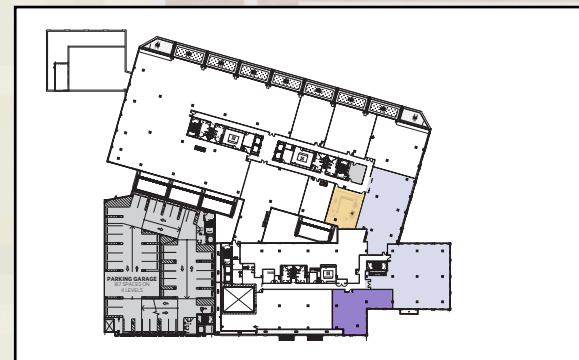

SECOND FLOOR AVAILABILITIES

5,260 RSF | 10,391 RSF

AVAILABLE
SUITE 250
5,260 RSF

SECOND FLOOR | HIGH END BUILD OUT

SUITE 201 | 10,391 RSF

THIRD FLOOR CONFERENCE CENTER

#1 - CLASSROOM LAYOUT
TOTAL SEATING 72

#2 - CLASSROOM + TABLES LAYOUT
TOTAL SEATING 48

#3 - TABLE LAYOUT
TOTAL SEATING 32

THIRD FLOOR
SUITE 330 | 6,734 RSF
CONTIGUOUS UP TO 15,005 RSF

Scan/Click to
View Matterport

THIRD FLOOR

SUITE 310B | 2,976 RSF

CONTIGUOUS UP TO 15,005 RSF

3RD STREET

THIRD FLOOR

SUITE 335 | 5,295 RSF

CONTIGUOUS UP TO 15,005 RSF

M STREET

FOURTH FLOOR
40,843 RSF

FULLY BUILT OUT & FURNISHED!