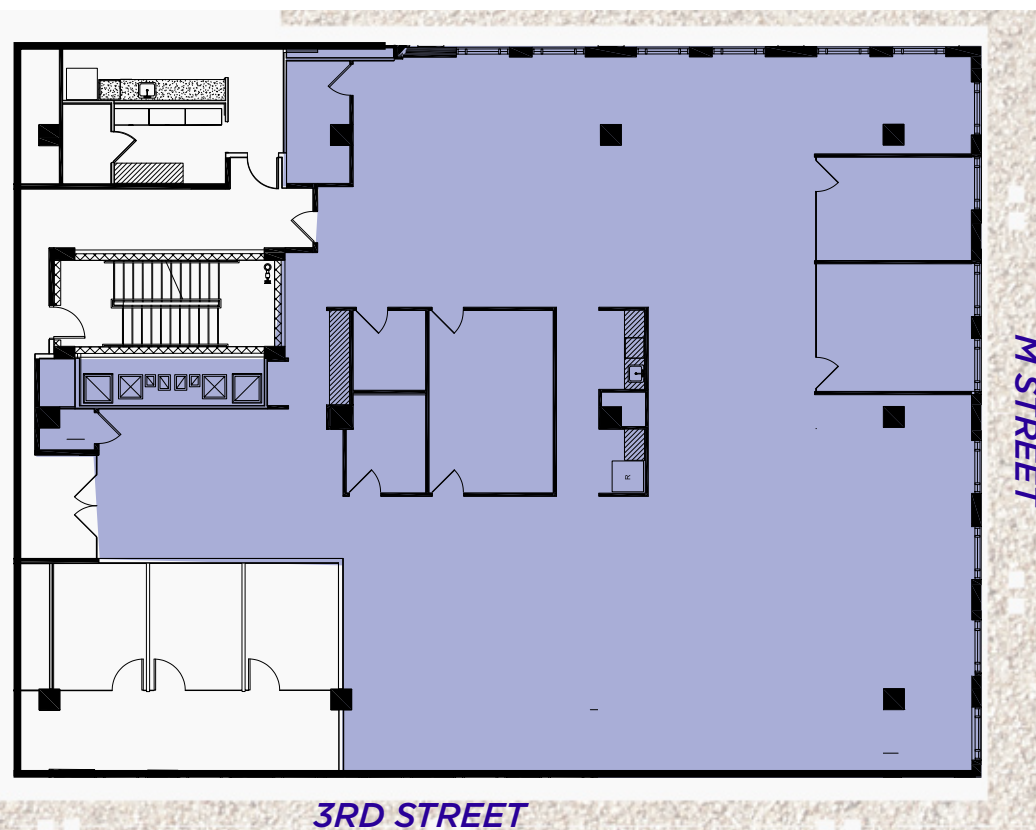

SECOND FLOOR AVAILABILITIES

5,260 RSF | 10,391 RSF

AVAILABLE
SUITE 250
5,260 RSF

SECOND FLOOR | HIGH END BUILD OUT

SUITE 201 | 10,391 RSF

THIRD FLOOR CONFERENCE CENTER

#1 - CLASSROOM LAYOUT
TOTAL SEATING 72

#2 - CLASSROOM + TABLES LAYOUT
TOTAL SEATING 48

#3 - TABLE LAYOUT
TOTAL SEATING 32

THIRD FLOOR
SUITE 330 | 6,734 RSF
CONTIGUOUS UP TO 15,005 RSF

Scan/Click to
View Matterport

THIRD FLOOR

SUITE 310B | 2,976 RSF

CONTIGUOUS UP TO 15,005 RSF

3RD STREET

THIRD FLOOR

SUITE 335 | 5,295 RSF

CONTIGUOUS UP TO 15,005 RSF

M STREET

FOURTH FLOOR
40,843 RSF

FULLY BUILT OUT & FURNISHED!