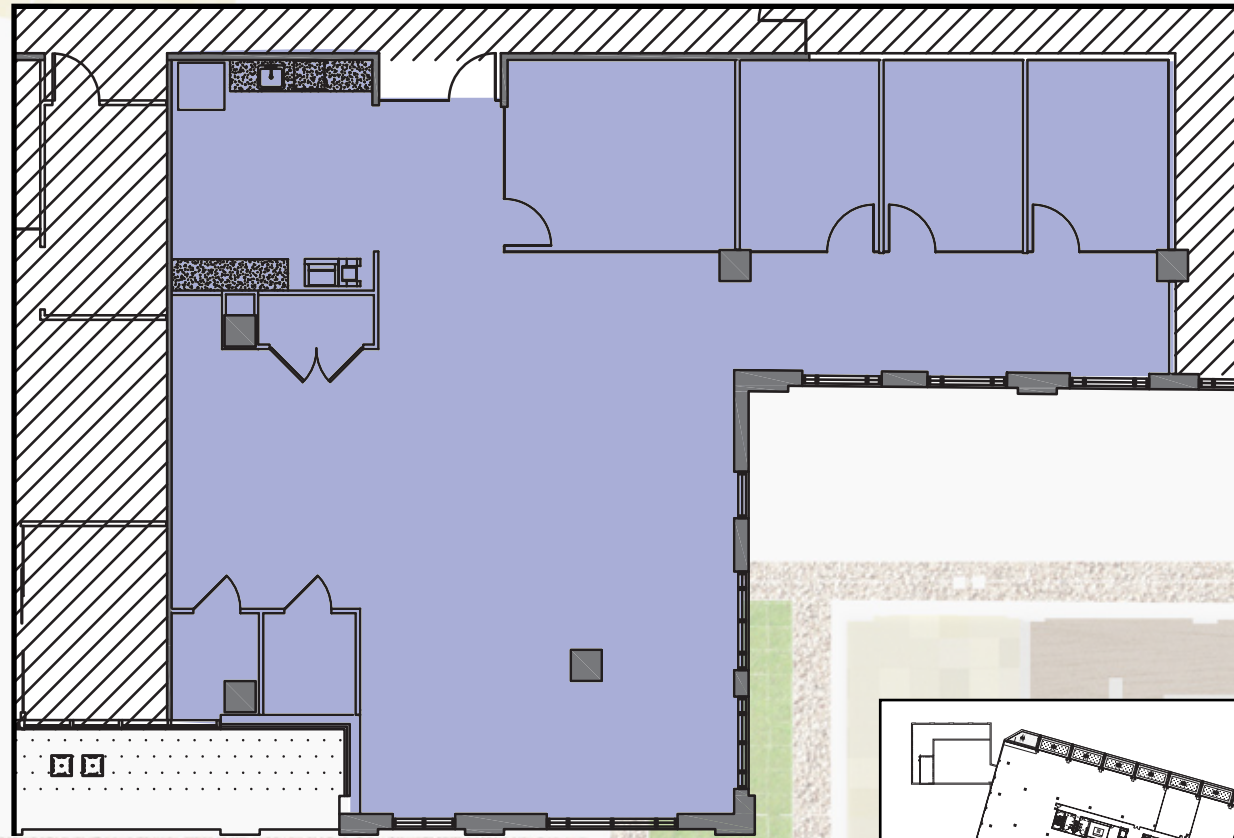

SECOND FLOOR AVAILABILITIES

5,260 RSF | 10,391 RSF

AVAILABLE
SUITE 250
5,260 RSF

SECOND FLOOR | HIGH END BUILD OUT

SUITE 201 | 10,391 RSF

THIRD FLOOR CONFERENCE CENTER

#1 - CLASSROOM LAYOUT
TOTAL SEATING 72

#2 - CLASSROOM + TABLES LAYOUT
TOTAL SEATING 48

#3 - TABLE LAYOUT
TOTAL SEATING 32

THIRD FLOOR
SUITE 330 | 6,734 RSF
CONTIGUOUS UP TO 15,005 RSF

Scan/Click to
View Matterport

THIRD FLOOR

SUITE 310B | 2,976 RSF

CONTIGUOUS UP TO 15,005 RSF

3RD STREET

THIRD FLOOR

SUITE 335 | 5,295 RSF

CONTIGUOUS UP TO 15,005 RSF

M STREET

FOURTH FLOOR
40,843 RSF

FULLY BUILT OUT & FURNISHED!