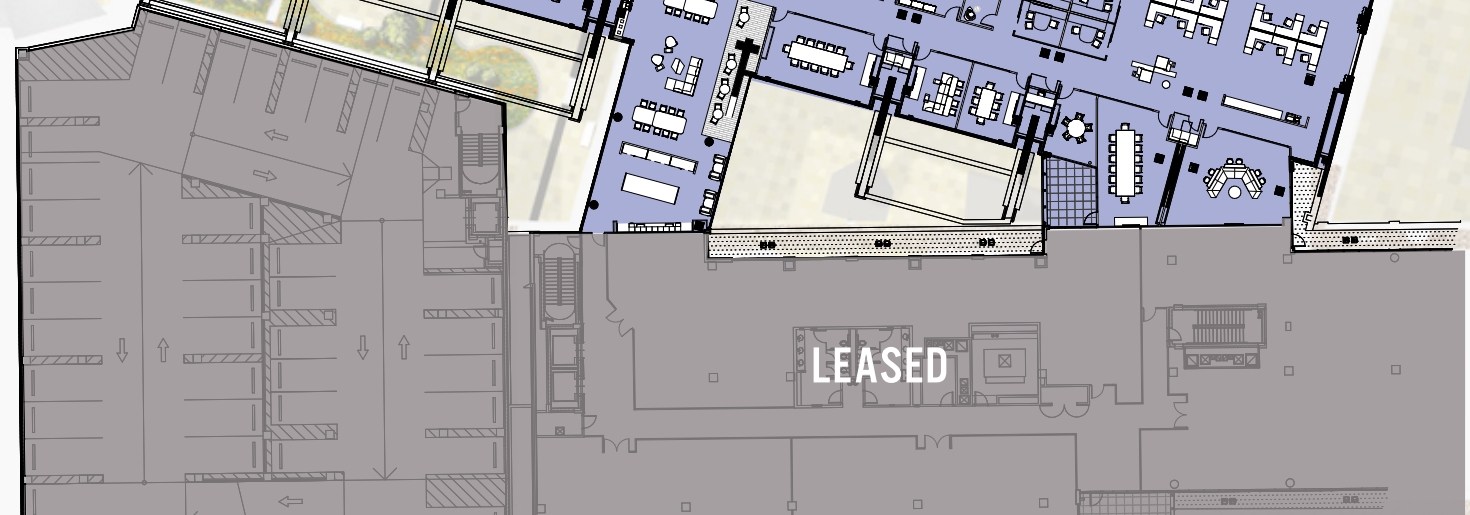

#2 - CLASSROOM + TABLES LAYOUT
TOTAL SEATING 48

#3 - TABLE LAYOUT
TOTAL SEATING 32

THIRD FLOOR
SUITE 330 | 6,734 RSF
CONTIGUOUS UP TO 15,005 RSF

Scan/Click to
View Matterport

THIRD FLOOR

SUITE 310B | 2,976 RSF

CONTIGUOUS UP TO 15,005 RSF

3RD STREET

THIRD FLOOR

SUITE 335 | 5,295 RSF

CONTIGUOUS UP TO 15,005 RSF

M STREET

FOURTH FLOOR
40,843 RSF

FULLY BUILT OUT & FURNISHED!