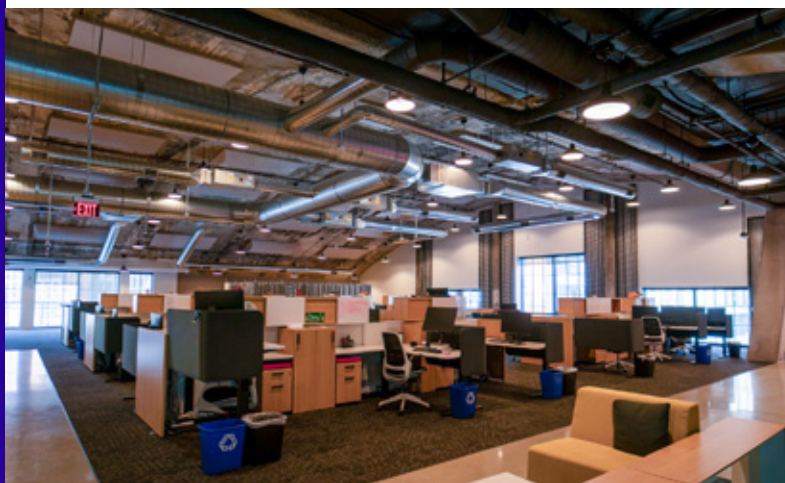

FULLY BUILT OUT & FURNISHED!