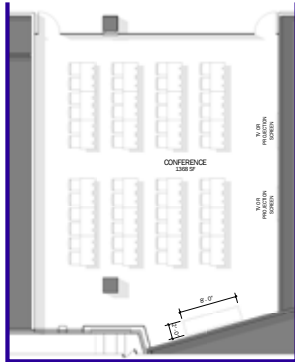

SECOND FLOOR AVAILABILITIES

5,260 RSF | 10,391 RSF

AVAILABLE
SUITE 250
5,260 RSF

SECOND FLOOR | HIGH END BUILD OUT

SUITE 201 | 10,391 RSF

THIRD FLOOR CONFERENCE CENTER

#1 - CLASSROOM LAYOUT
TOTAL SEATING 72

#2 - CLASSROOM + TABLES LAYOUT
TOTAL SEATING 48

#3 - TABLE LAYOUT
TOTAL SEATING 32

THIRD FLOOR
SUITE 330 | 6,734 RSF
CONTIGUOUS UP TO 15,005 RSF

Scan/Click to
View Matterport

THIRD FLOOR

SUITE 310B | 2,976 RSF

CONTIGUOUS UP TO 15,005 RSF

3RD STREET

THIRD FLOOR

SUITE 335 | 5,295 RSF

CONTIGUOUS UP TO 15,005 RSF

M STREET

FOURTH FLOOR
40,843 RSF

FULLY BUILT OUT & FURNISHED!