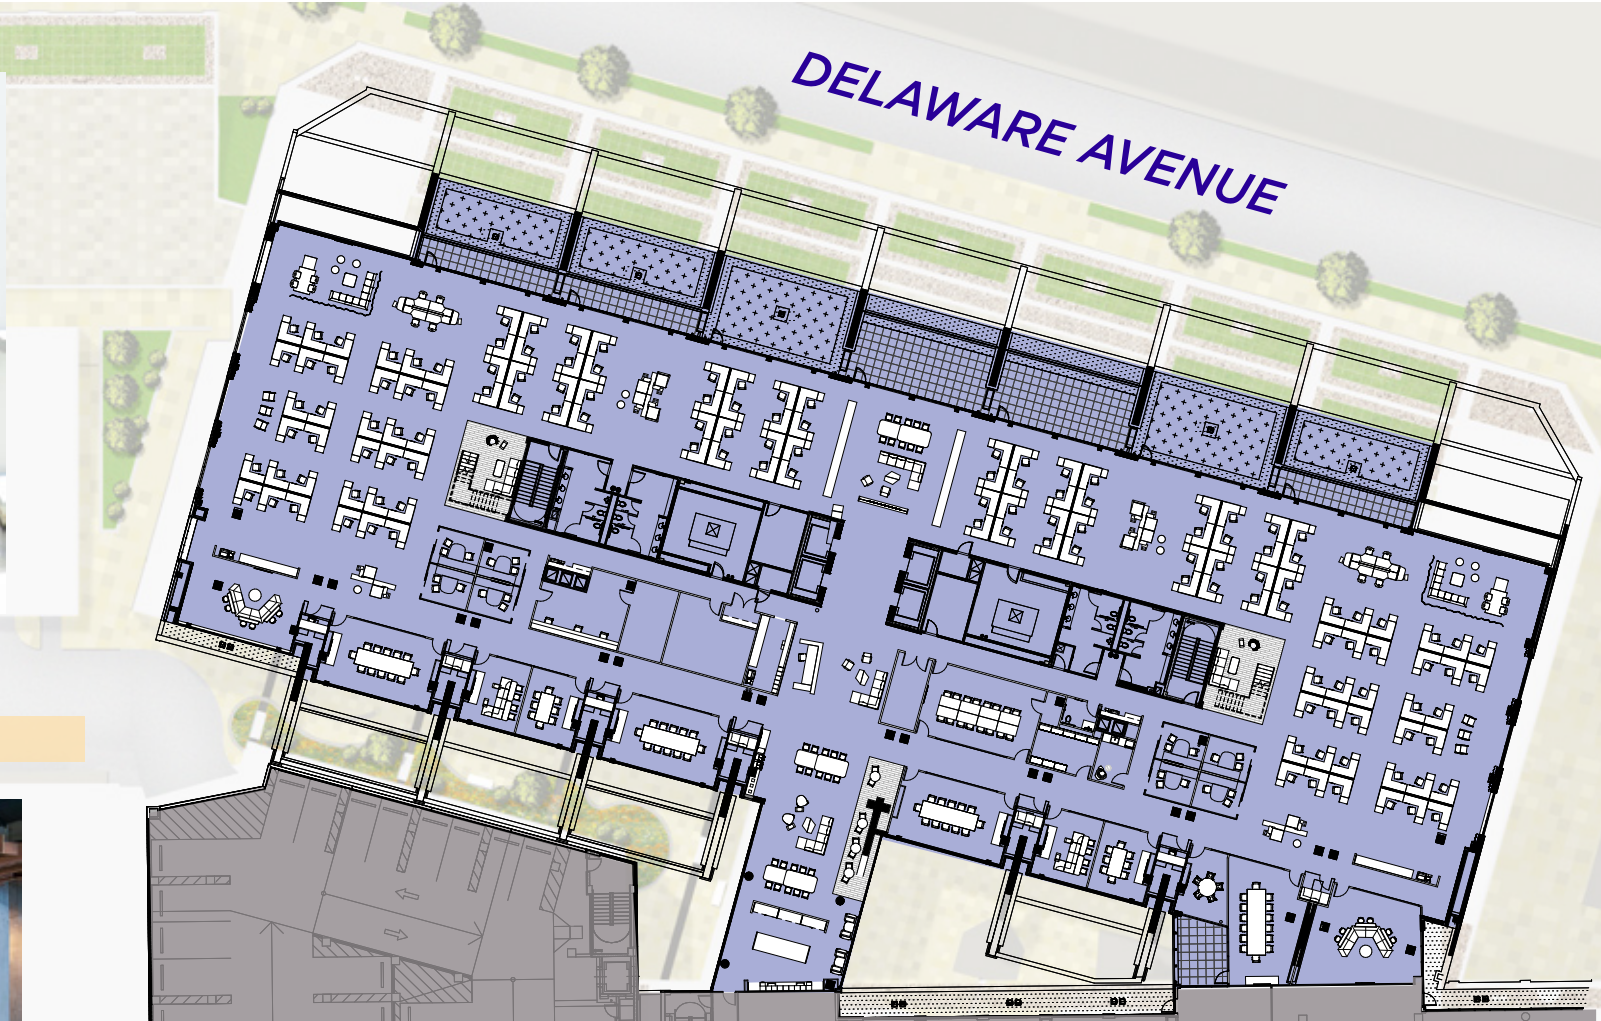

SECOND FLOOR AVAILABILITIES

5,260 RSF | 10,391 RSF

AVAILABLE
SUITE 250
5,260 RSF

SECOND FLOOR | HIGH END BUILD OUT

SUITE 201 | 10,391 RSF

THIRD FLOOR CONFERENCE CENTER

#1 - CLASSROOM LAYOUT
TOTAL SEATING 72

#2 - CLASSROOM + TABLES LAYOUT
TOTAL SEATING 48

#3 - TABLE LAYOUT
TOTAL SEATING 32

THIRD FLOOR
SUITE 330 | 6,734 RSF
CONTIGUOUS UP TO 15,005 RSF

Scan/Click to
View Matterport

THIRD FLOOR

SUITE 310B | 2,976 RSF

CONTIGUOUS UP TO 15,005 RSF

3RD STREET

THIRD FLOOR

SUITE 335 | 5,295 RSF

CONTIGUOUS UP TO 15,005 RSF

M STREET

FOURTH FLOOR
40,843 RSF

FULLY BUILT OUT & FURNISHED!