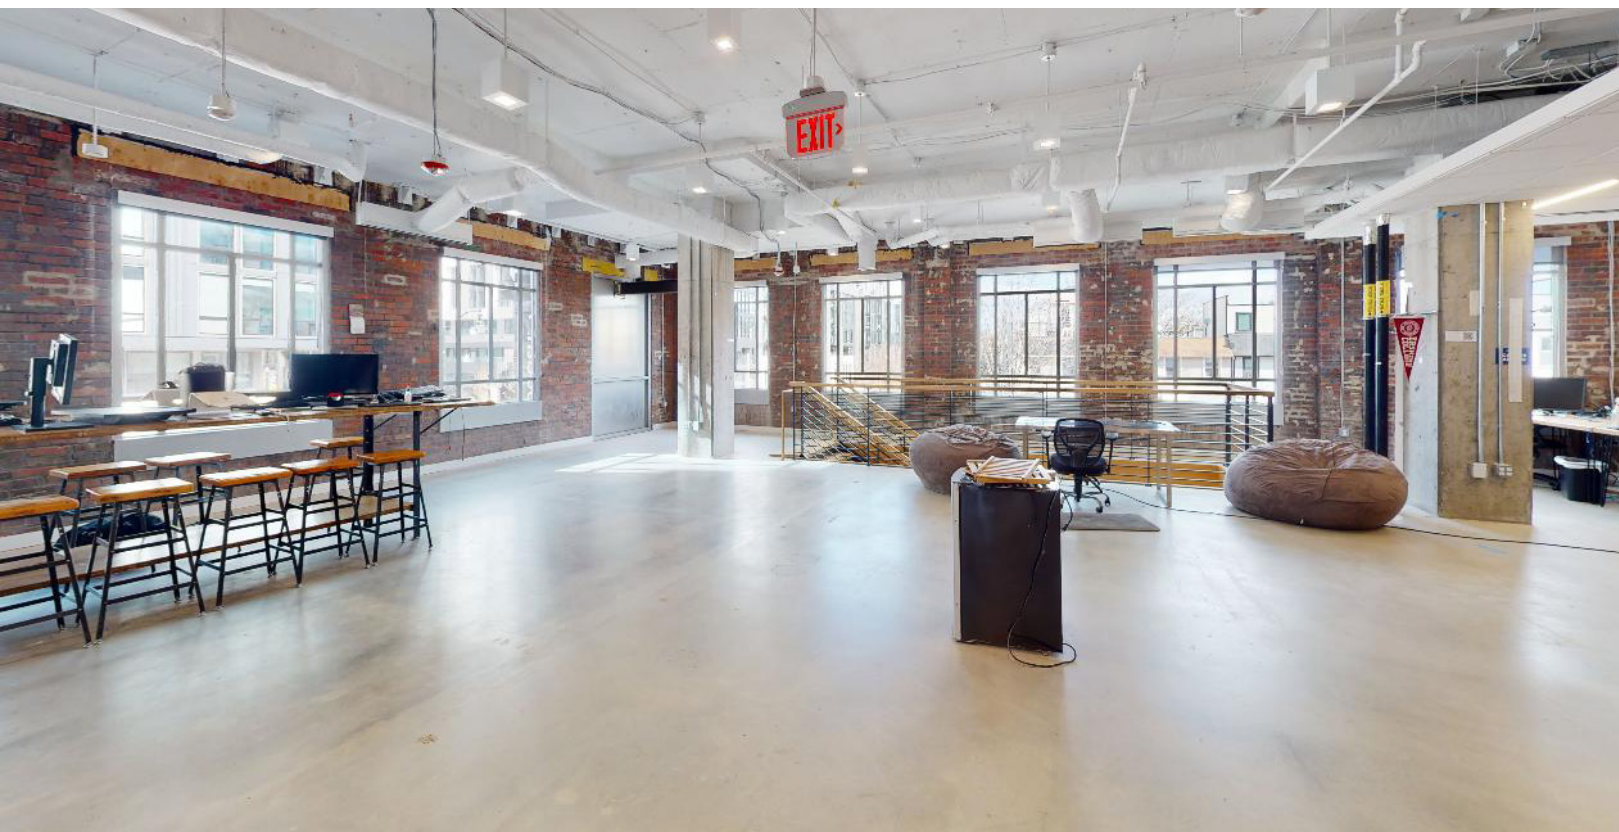

THIRD FLOOR
SUITE 330 | 6,734 RSF
CONTIGUOUS UP TO 15,005 RSF

Scan/Click to
View Matterport