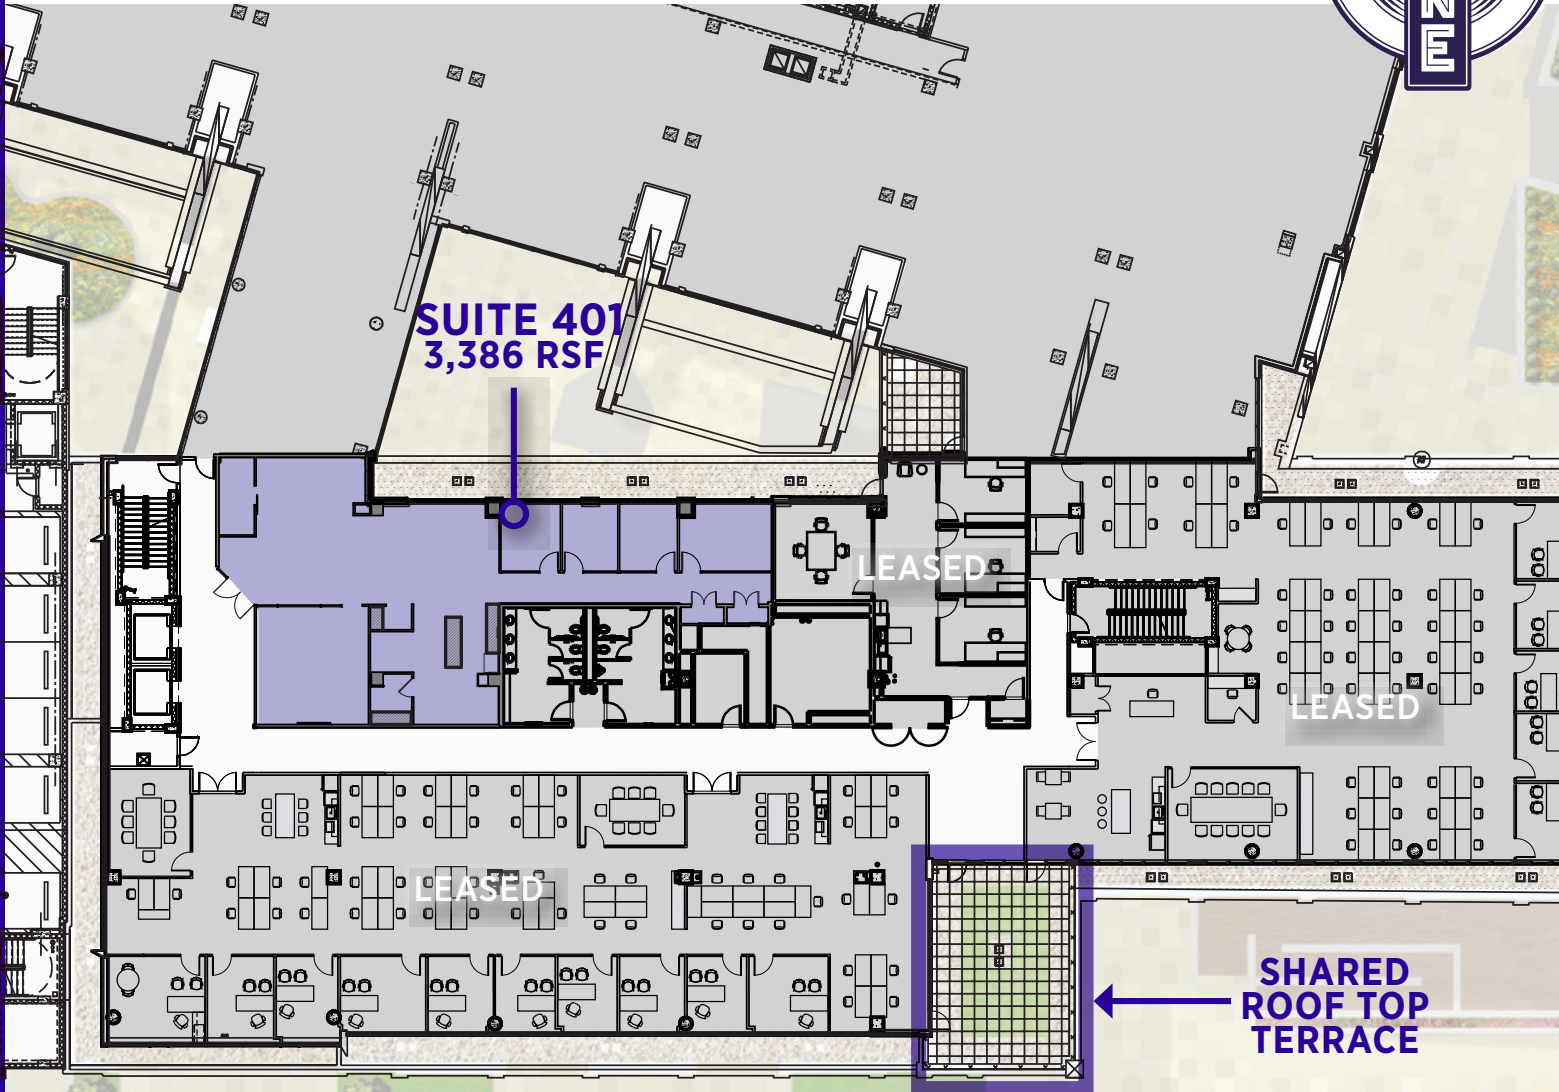

FOURTH FLOOR SUITE 401 | 3,386 RSF

3RD STREET