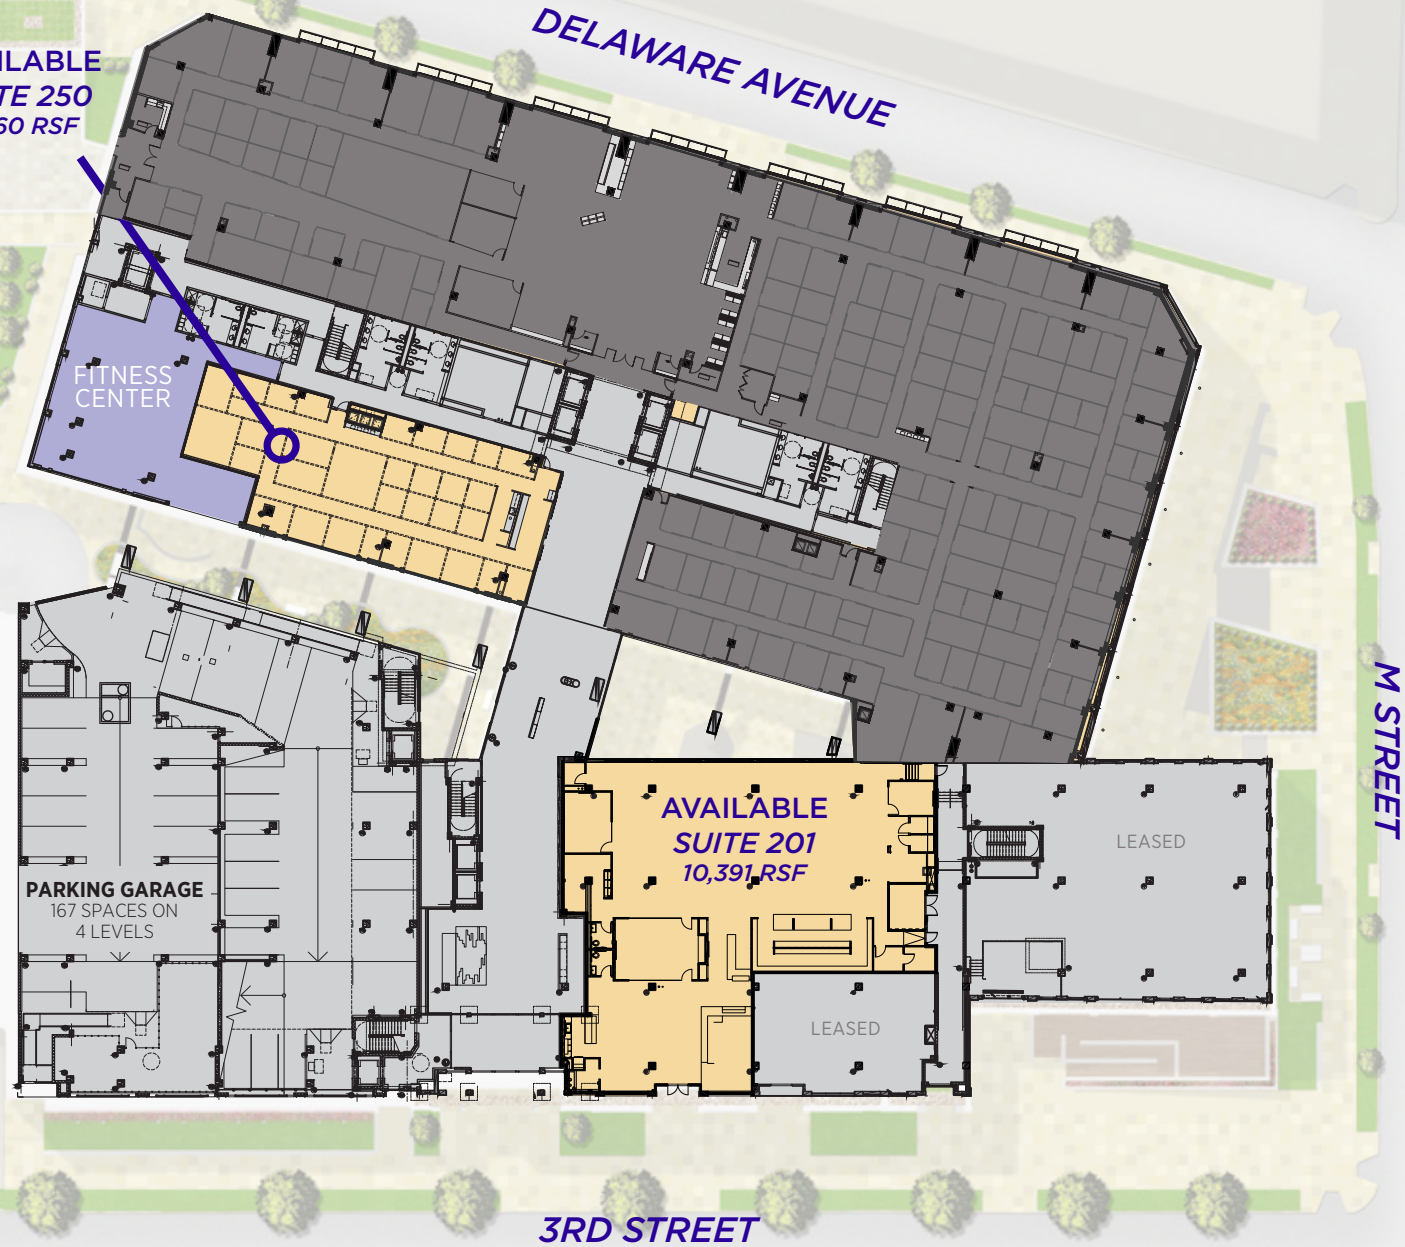

SECOND FLOOR AVAILABILITIES

5,260 RSF | 10,391 RSF

AVAILABLE
SUITE 250
5,260 RSF

SECOND FLOOR | HIGH END BUILD OUT

SUITE 201 | 10,391 RSF

THIRD FLOOR CONFERENCE CENTER

#1 - CLASSROOM LAYOUT
TOTAL SEATING 72

#2 - CLASSROOM + TABLES LAYOUT
TOTAL SEATING 48

#3 - TABLE LAYOUT
TOTAL SEATING 32

THIRD FLOOR
SUITE 330 | 6,734 RSF
CONTIGUOUS UP TO 15,005 RSF

Scan/Click to
View Matterport

THIRD FLOOR

SUITE 310B | 2,976 RSF