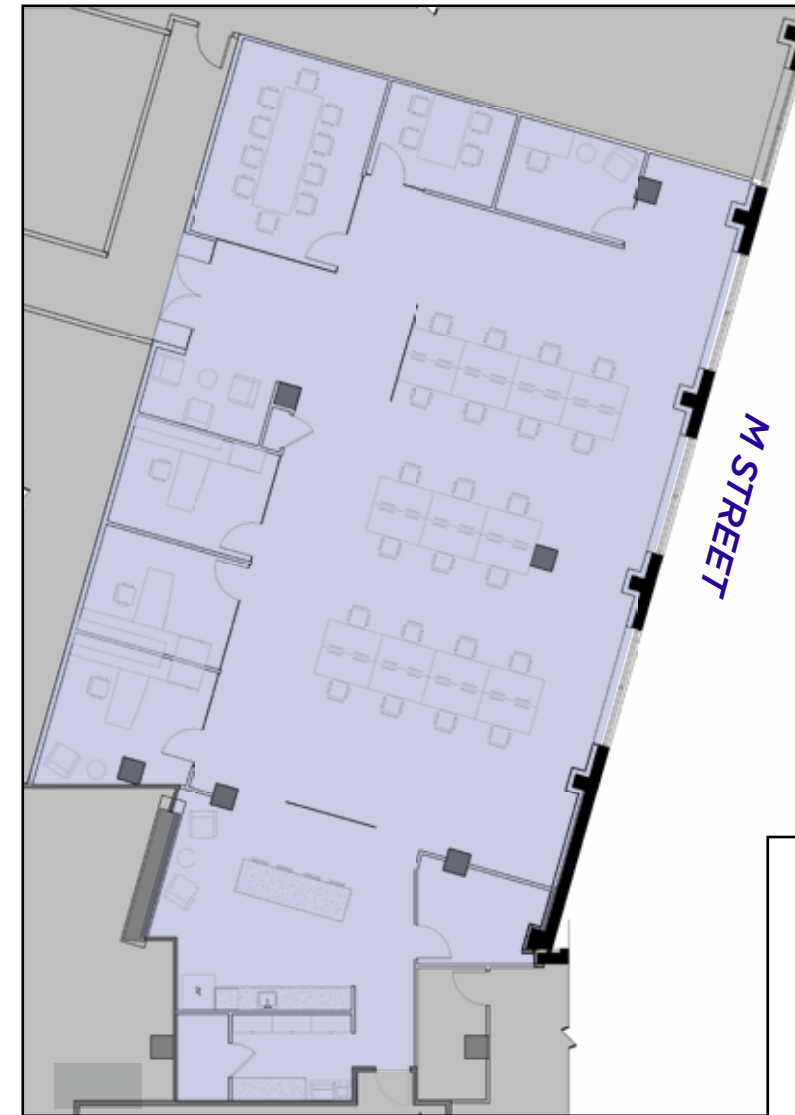

SECOND FLOOR AVAILABILITIES

5,260 RSF | 10,391 RSF

AVAILABLE
SUITE 250
5,260 RSF

SECOND FLOOR | HIGH END BUILD OUT

SUITE 201 | 10,391 RSF

THIRD FLOOR CONFERENCE CENTER

#1 - CLASSROOM LAYOUT
TOTAL SEATING 72

#2 - CLASSROOM + TABLES LAYOUT
TOTAL SEATING 48

#3 - TABLE LAYOUT
TOTAL SEATING 32

THIRD FLOOR
SUITE 330 | 6,734 RSF
CONTIGUOUS UP TO 15,005 RSF

Scan/Click to
View Matterport

THIRD FLOOR

SUITE 310B | 2,976 RSF

CONTIGUOUS UP TO 15,005 RSF

3RD STREET

THIRD FLOOR

SUITE 335 | 5,295 RSF

CONTIGUOUS UP TO 15,005 RSF

M STREET

FOURTH FLOOR
40,843 RSF

FULLY BUILT OUT & FURNISHED!

FOURTH FLOOR SUITE 401 | 3,386 RSF

3RD STREET

LEASING INFO

EVAN BEHR
202 719 5642
evan.behr@jll.com

THOMAS MYERS
202 719 5582
thomas.myers@jll.com

ANSLEE KROUCH
630 209 3523
anslee.krouch@jll.com

TOMMY ALEXANDER
301 525 5645
tommy.alexander@jll.com