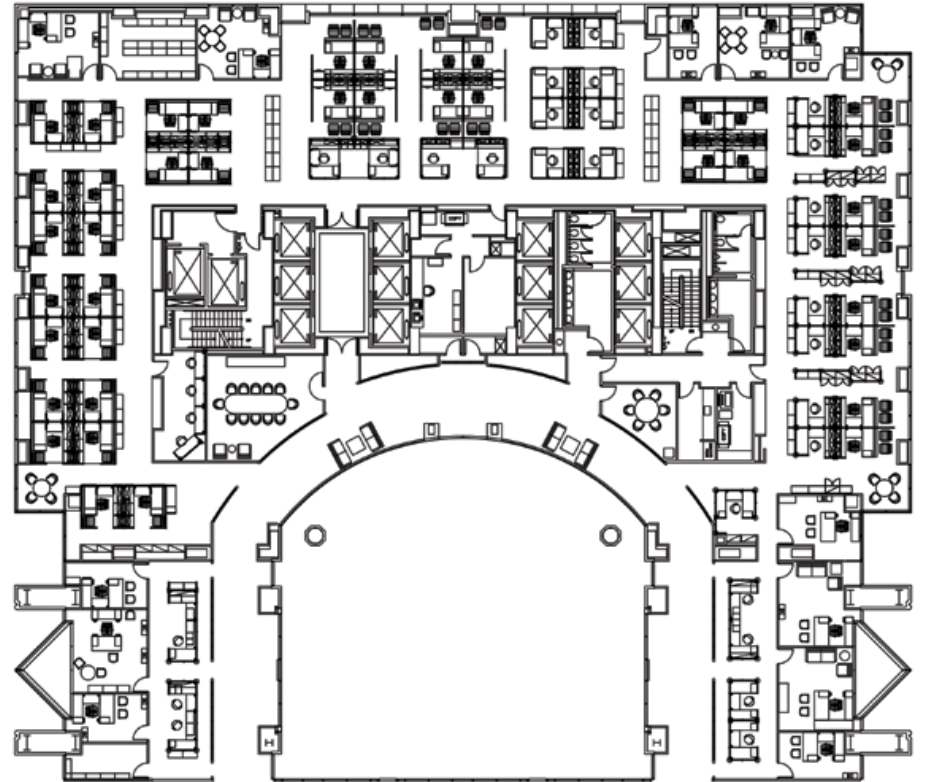

THE EXCHANGE  
ON ORANGE

200 SOUTH  
ORANGE AVE  
4th Floor

24,848 SF

Copyright © 2025 Stream Realty Partners, All rights reserved.  
The information contained herein was obtained from sources believed reliable; however, Stream Realty Partners, L.P. make no guarantees, warranties, or representations as to the completeness or accuracy thereof. The presentation of this property is submitted subject to errors, change of price, or conditions, prior sale or lease, or withdrawal without notice.