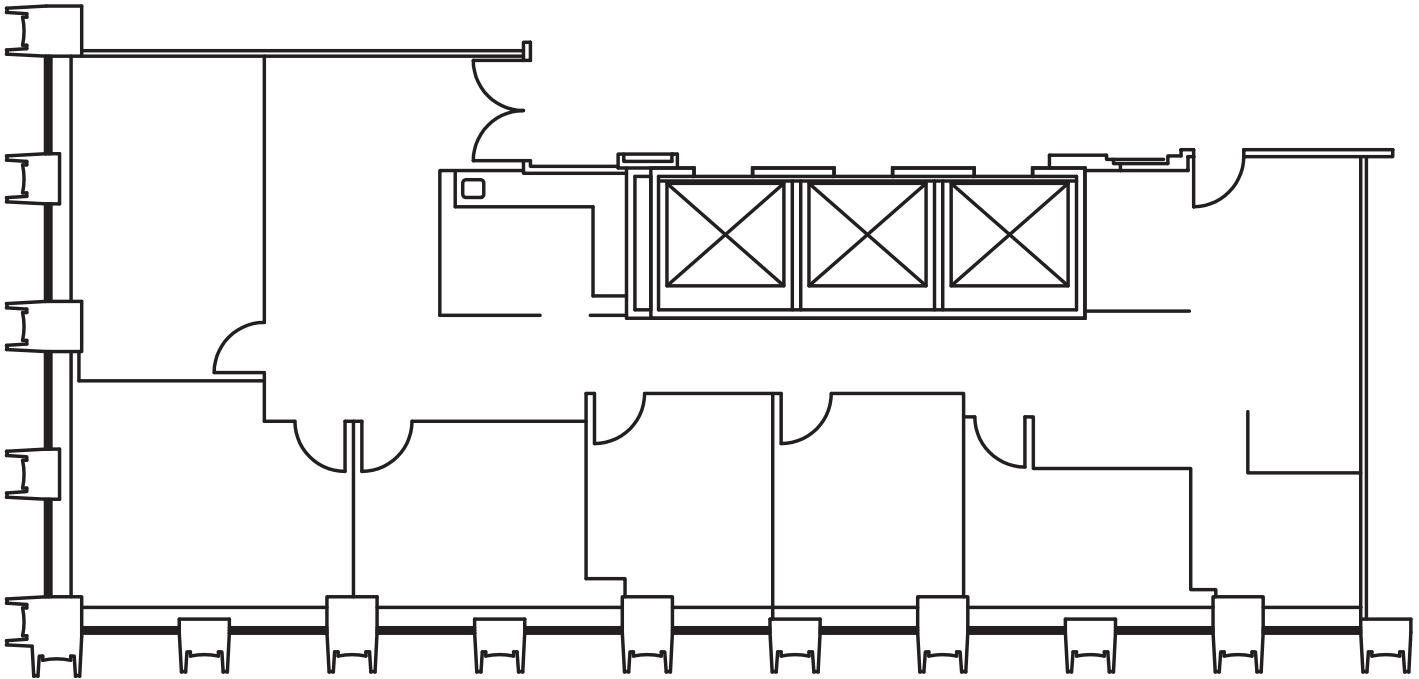

SUITE 1010

2,919 rsf | available now

44
MONTGOMERY

- 5 private offices
- Conference room
- Kitchen
- Open area
- Corner Suite

Kelly Glass
415 322 5062
kelly.glass@avisonyoung.com
Re Lic: 01335179

Colton Hanley
415 301 3181
colton.hanley@avisonyoung.com
Re Lic: 02089768