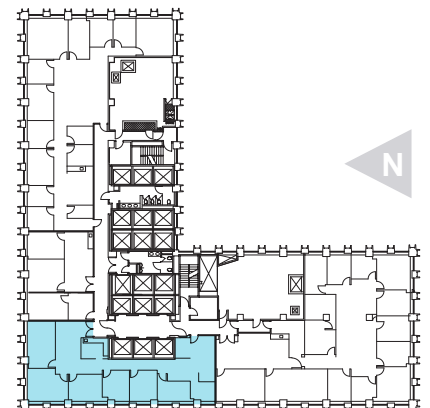

SUITE 1010

2,919 rsf | available now

44
MONTGOMERY

- 5 private offices
- Conference room
- Kitchen
- Open area
- Corner Suite

Kelly Glass
415 322 5062
kelly.glass@avisonyoung.com
Re Lic: 01335179

Colton Hanley
415 301 3181
colton.hanley@avisonyoung.com
Re Lic: 02089768