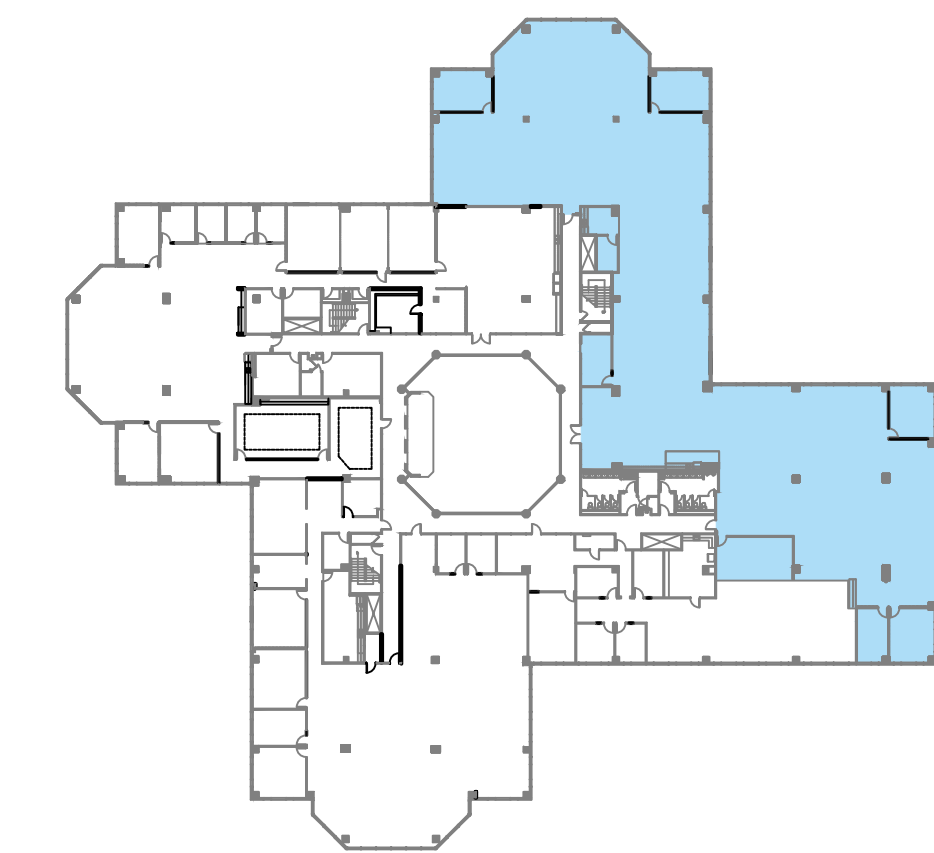

800 Fairway Suite 320 – 17,461 sf

KRAVIT
Architectural
Architecture • Planning • Interiors

Kravit
Architectural
Associates,
Inc.
902
Clint Moore
Road
Suite 136
Boca Raton,
Florida
33487
561.893.0042
Florida License AR-9792

PROJECT
SUITE 320
800 FAIWAY DRIVE DEERFIELD BEACH FLORIDA
CONSULTANT

REVISIONS		
No.	DATE	DESCRIPTION
02	10.23.23	CLIENT COMMENTS

SIGNATURES OF APPROVAL ADDITIONS, ALTERATIONS, OR REVISIONS TO THESE DRAWINGS AFTER APPROVAL HAS BEEN GIVEN, CONSTITUTE A CHANGE IN THE SCOPE OF WORK AS OUTLINED AND WILL BE ACCOMPLISHED AT THE CLIENT'S EXPENSE.

CLIENT: _____ DATE: _____

PROJECT PHASE
☐ SITE PLANNING
☒ SCHEMATIC DESIGN
☐ DESIGN DEVELOPMENT
☐ CONSTRUCTION DOCUMENTS

SCHEMATIC SPACE PLAN	
PROJECT NUMBER:	800FD60
ISSUED:	05/30/23
DRAWN BY:	RJP
CHECKED BY:	MAB
FILENAME:	800FD60ARCH.dwg
SEAL	SHEET
	SP-1
MELISSA ANN BIEMAN FLORIDA LICENSE No. 97902