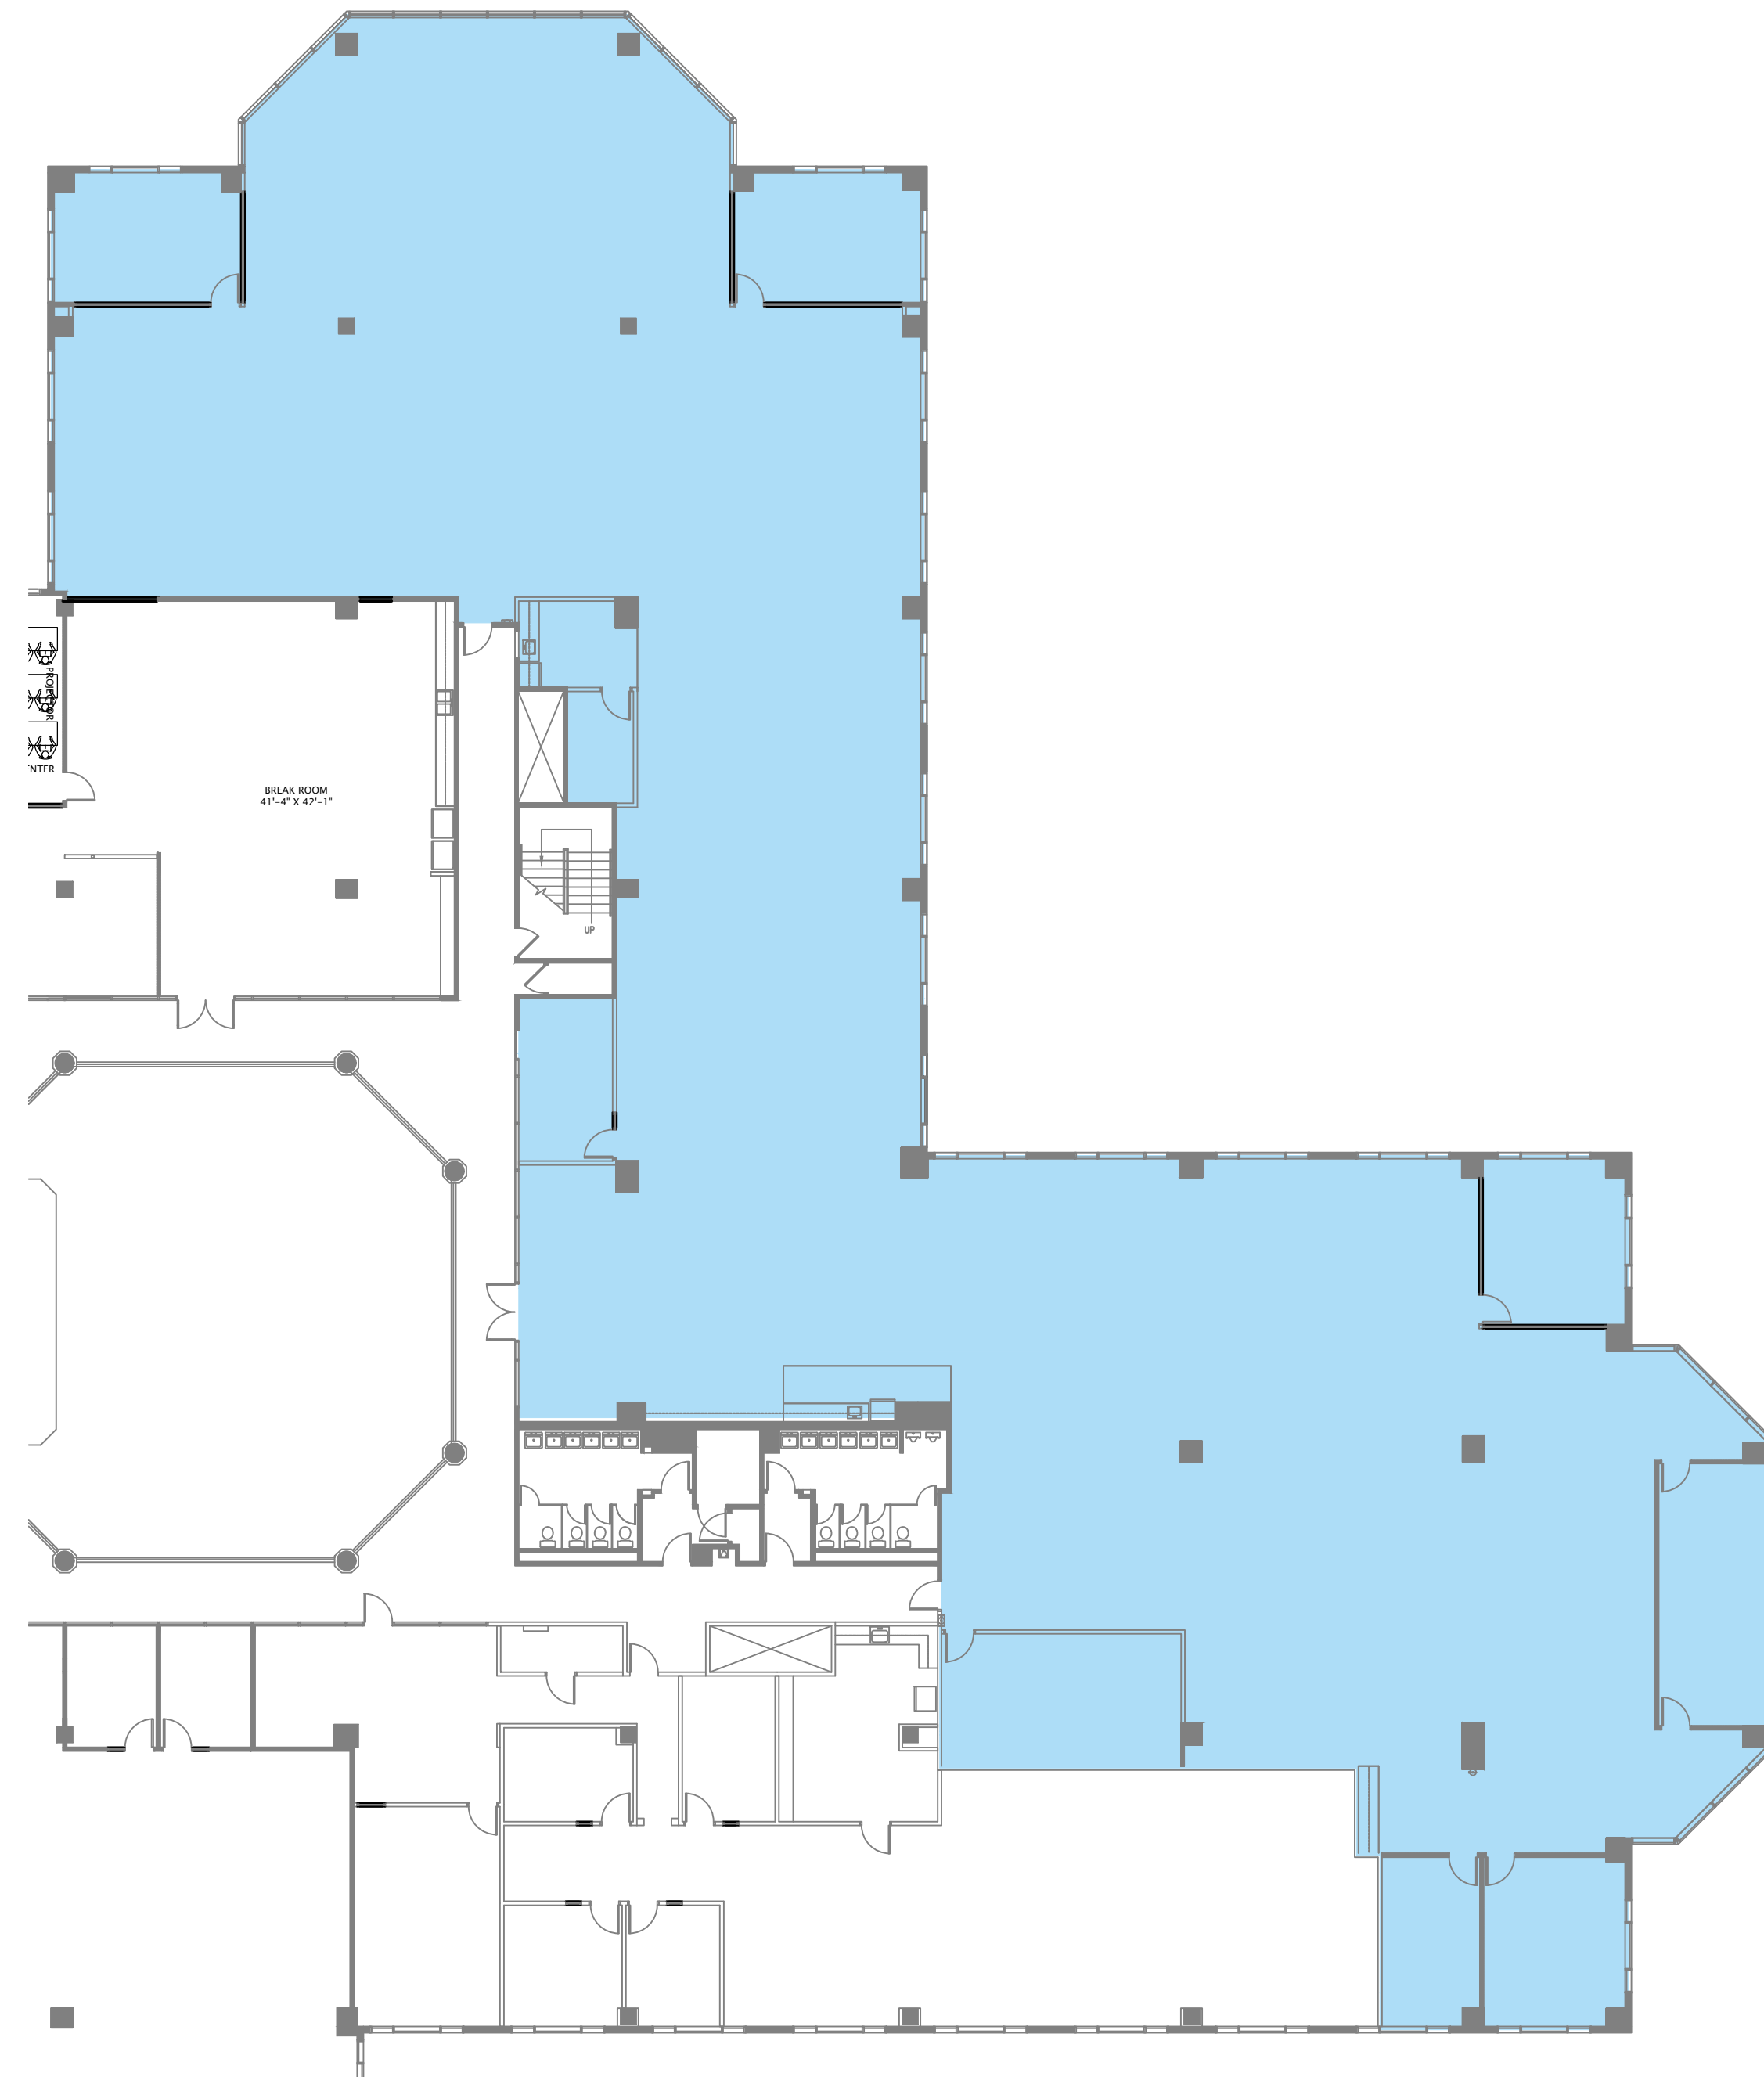

800 Fairway Suite 320 – 17,461 sf

KRAVIT
Architectural
Architecture • Planning • Interiors

Kravit
Architectural
Associates,
Inc.
902
Clint Moore
Road
Suite 136
Boca Raton,
Florida
33487
561.893.0042
Florida License AR-9792

PROJECT
SUITE 320
800 FAIWAY DRIVE DEERFIELD BEACH FLORIDA
CONSULTANT

REVISIONS		
No.	DATE	DESCRIPTION
02	10.23.23	CLIENT COMMENTS

SIGNATURES OF APPROVAL ADDITIONS, ALTERATIONS, OR REVISIONS TO THESE DRAWINGS AFTER APPROVAL HAS BEEN GIVEN, CONSTITUTE A CHANGE IN THE SCOPE OF WORK AS OUTLINED AND WILL BE ACCOMPLISHED AT THE CLIENT'S EXPENSE.

CLIENT: _____ DATE: _____

PROJECT PHASE
☐ SITE PLANNING
☒ SCHEMATIC DESIGN
☐ DESIGN DEVELOPMENT
☐ CONSTRUCTION DOCUMENTS

SCHEMATIC SPACE PLAN	
PROJECT NUMBER:	800FD60
ISSUED:	05/30/23
DRAWN BY:	RJP
CHECKED BY:	MAB
FILENAME:	800FD60ARCH.dwg
SEAL	SHEET
	SP-1
MELISSA ANN BIEMAN FLORIDA LICENSE No. 97902