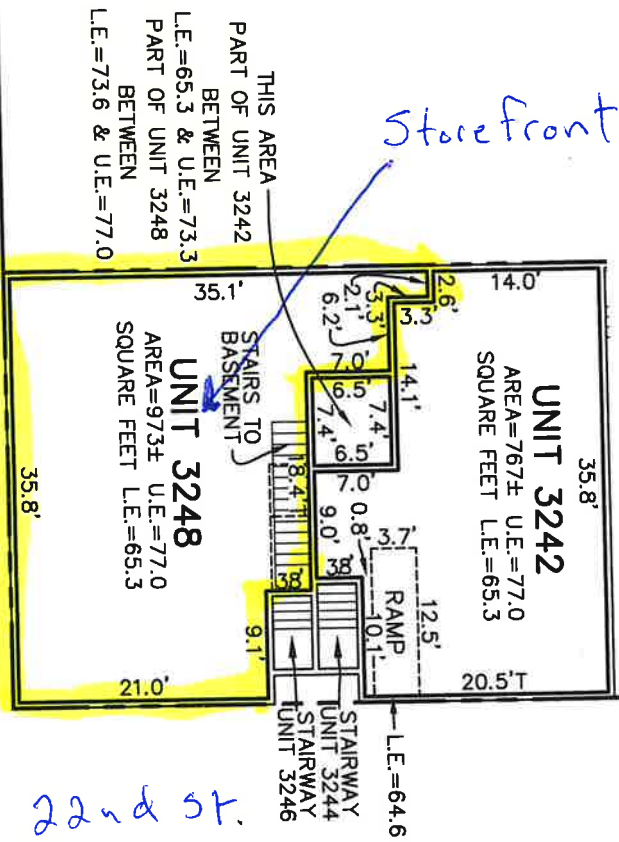

BARTLETT STREET

36.83'

22nd St.

BARTLETT STREET

36.83'

22nd Street

ADJACENT PROPERTY

P

BARTLETT ST.

3248 22ND STREET

DN

P

RAMP
↑
UP

22ND STREET