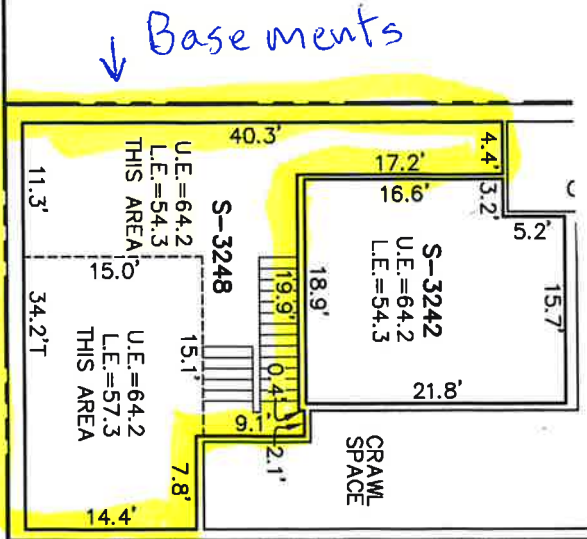

BARTLETT STREET

36.83'

22nd St.

BARTLETT STREET

36.83'

22nd Street

ADJACENT PROPERTY

P

BARTLETT ST.

3248 22ND STREET

DN

P

RAMP
↑
UP

22ND STREET