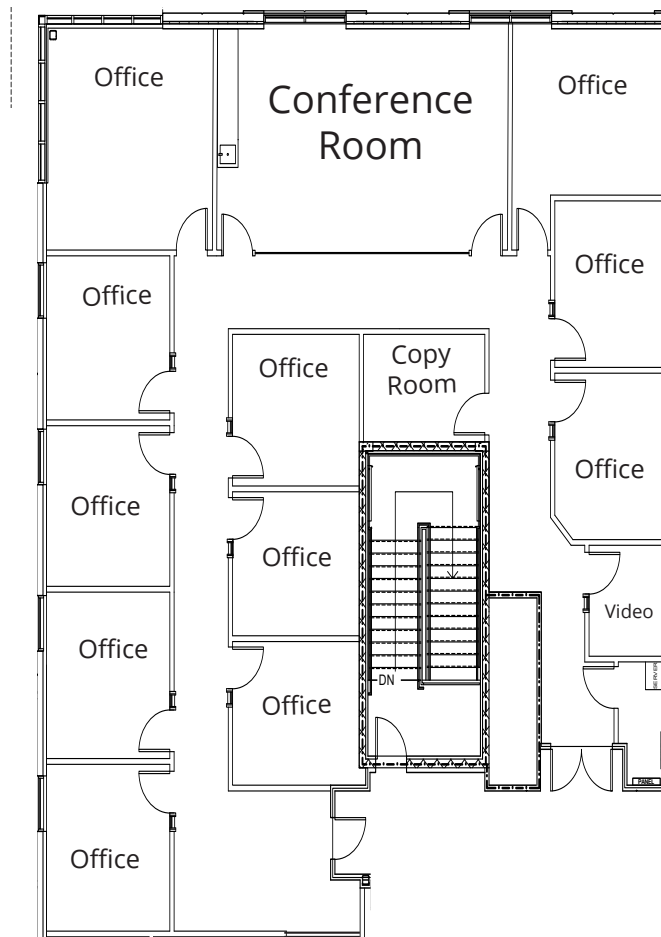

SUITE 260 - 3,763± SF

Lisa Bailey, SIOR, Principal
D 407 440 6645
C 407 595 9233
lisa.bailey@avisonyoung.com

Emily Zinaich, Senior Vice President
D 407 440 6641
C 407 230 8797
emily.zinaich@avisonyoung.com