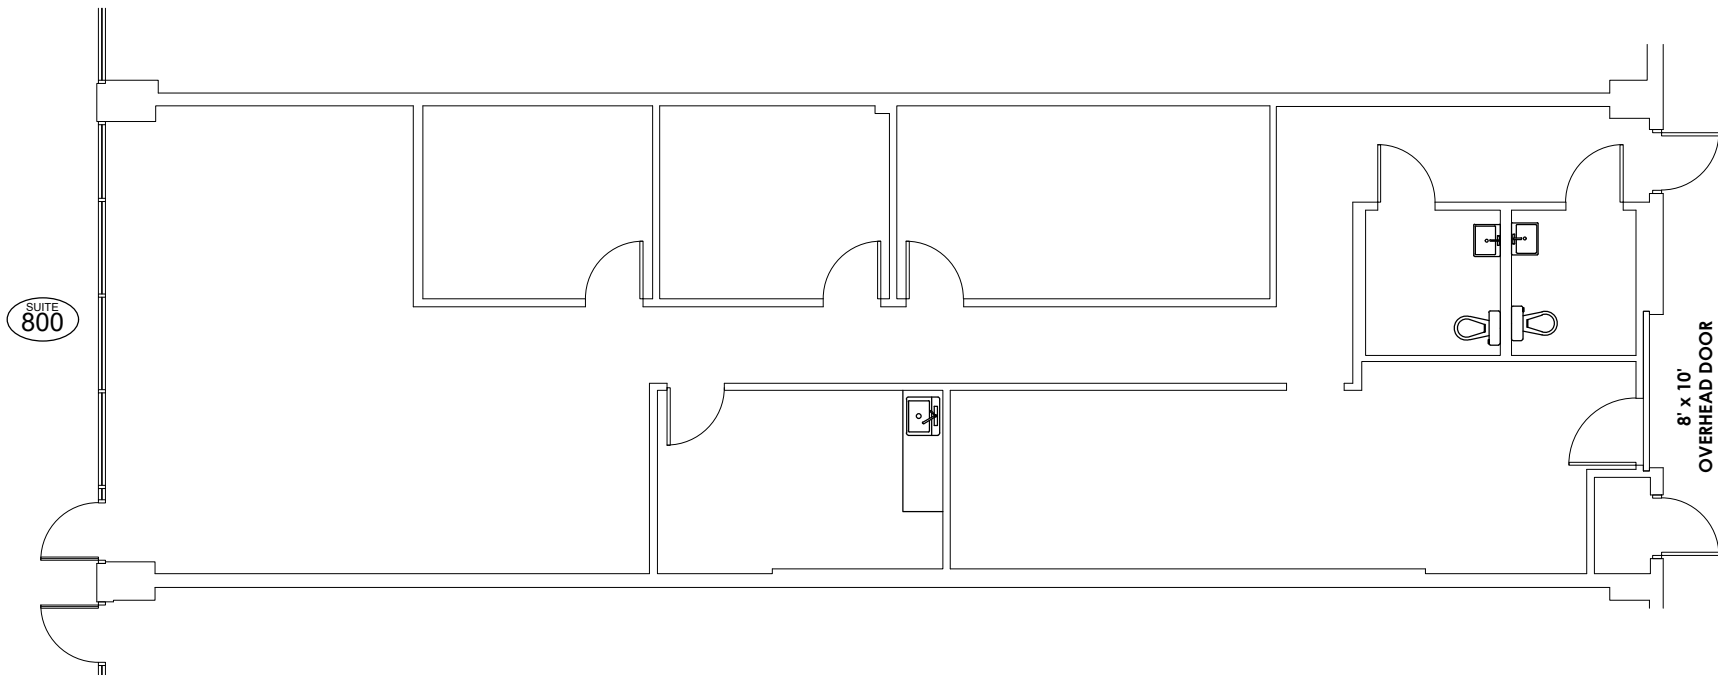

Property Key

WMGSA Roosevelt As Built Marketing Package

10901-11001 Roosevelt Boulevard and 1000 112th Circle, St. Petersburg, FL 33716

Building: 2D
Suite: 2D-800
Sheet: A-2

Scale: Not to Scale
Sheet Size: 8.5" x 11"
Not For Construction

BAY SPACE

Total Area - 2,052 SF

Building Information

DECK HEIGHT:	N/A
CEILING HEIGHT:	8'-6"
CLEAR HEIGHT:	8'-6"
SPRINKLERED:	No

8' x 10'
OVERHEAD DOOR