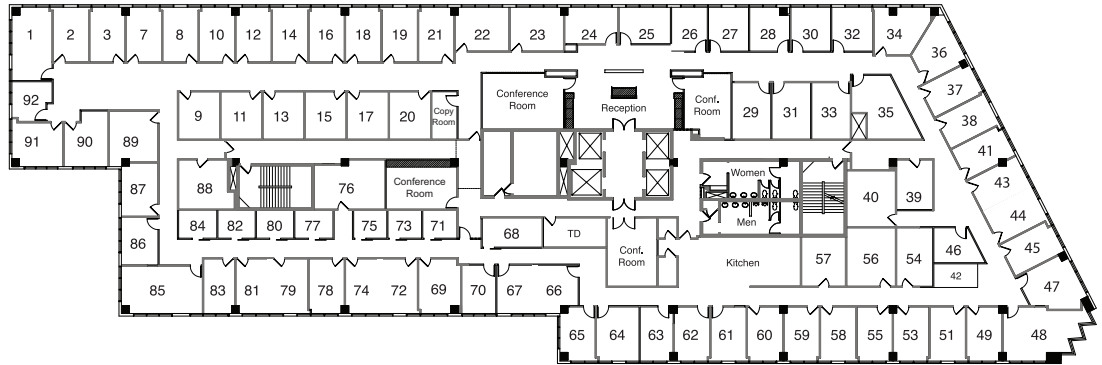

PREMIER AMENITIES

Our private suites can be easily customized to fit your desired aesthetic and brand.

- Private Offices
- Team Rooms
- High Speed Internet
- Telephone Answering
- Mail Collection
- Equipped Kitchen
- Day Offices
- Meeting Rooms
- Daily Janitorial
- Furnished or Unfurnished

PREMIER DIFFERENCE

We've been perfecting the professional workspace for over 17 years.

- Highly-Professional Atmosphere
- On-Site Manager & Support Staff
- Scalable Solutions for Individuals and Teams
- On-Site Billing
- 90+ Locations Nationwide

NEARBY AMENITIES

Burbank is the epicenter of the entertainment world. This vibrant location is also close to shops, restaurants, and a historic downtown area.

Nearby Amenities:

- Burbank Courthouse
- Burbank Studios
- Burbank Town Center
- Debell Gold Course
- Griffith Park
- St. Joseph Medical Center
- Universal Studios
- Warner Brothers Studios
- Hollywood Records
- Walt Disney Studios
- Morton's The Steakhouse

Nearby Transit:

- Hollywood Burbank Airport (BUR)
- Freeways – 134, 101 and the 5 Freeways
- Bus – LA Metro
- Subway/Rail - @ NBC Universal Station

CONTACT US

Let's touch base! Contact the on-site General Manager at 818-333-5300 or BURmanager@premierworkspaces.com to schedule a tour.