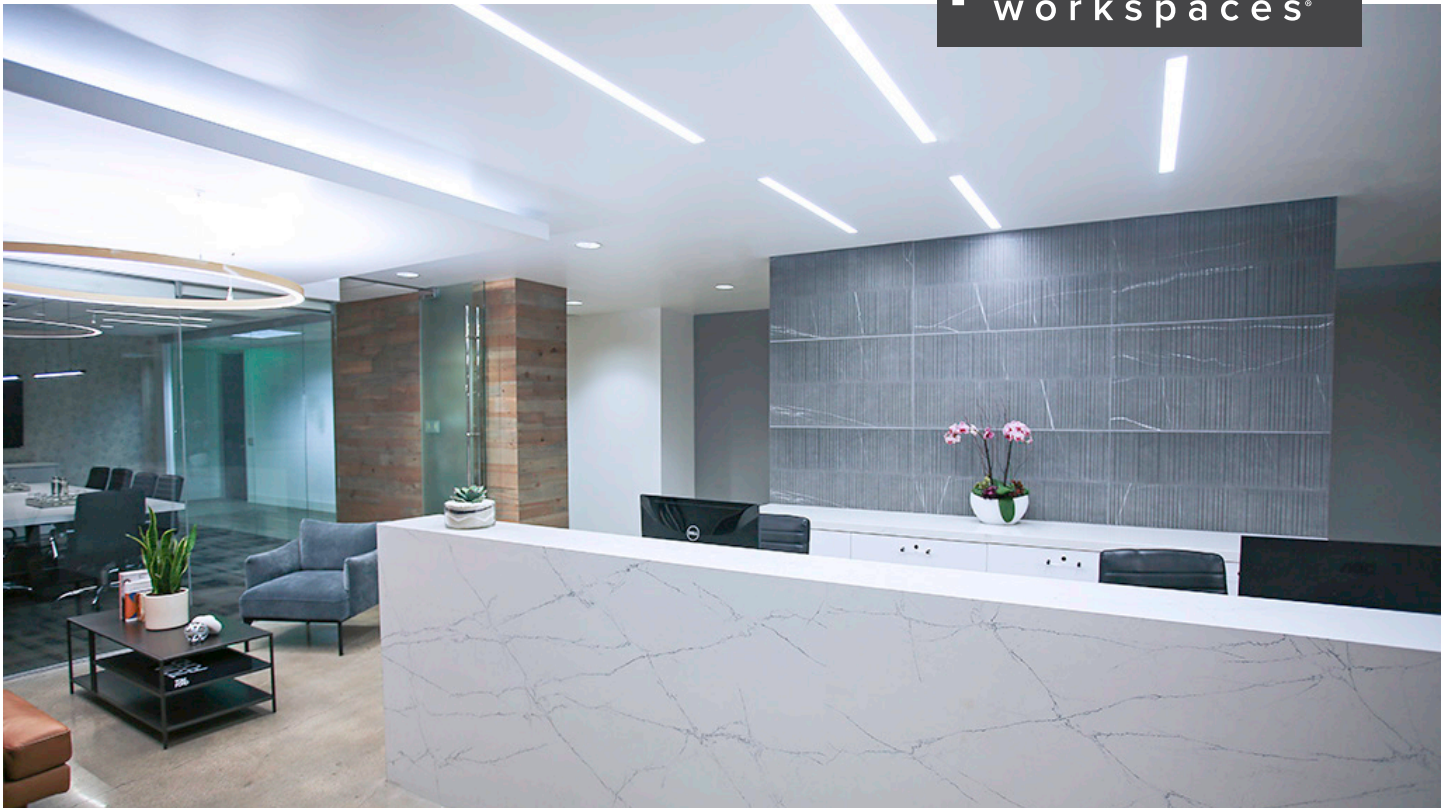

Burbank

2600 West Olive Avenue, 5th Floor, Burbank, CA 91505

PRIVATE OFFICES

Highly professional private offices for individuals and teams that are flexible and scaled for growth.

MEETING ROOMS

Spacious, well-appointed meeting rooms with on-site administrative support. Available for an hour, day or longer.