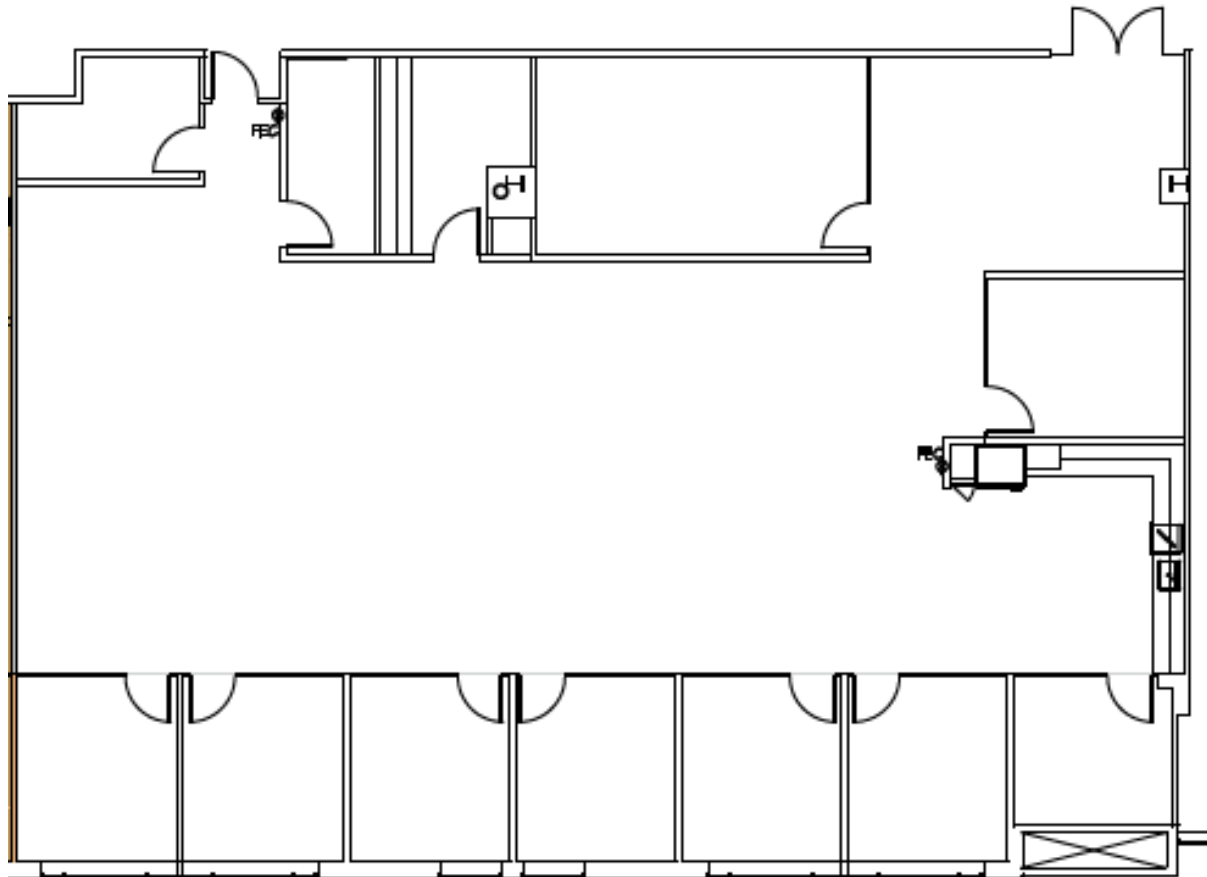

OFFICES @  
**THE ECLIPSE**  
*Boca Raton*

**Suite 301**

5,146 SF

For More  
Information Contact:

**John Criddle**

Executive Vice President  
+1 561 283 5176  
john.criddle@cbre.com

**Joe Freitas**

Senior Vice President  
+1 561 512 8844  
joe.freitas@cbre.com