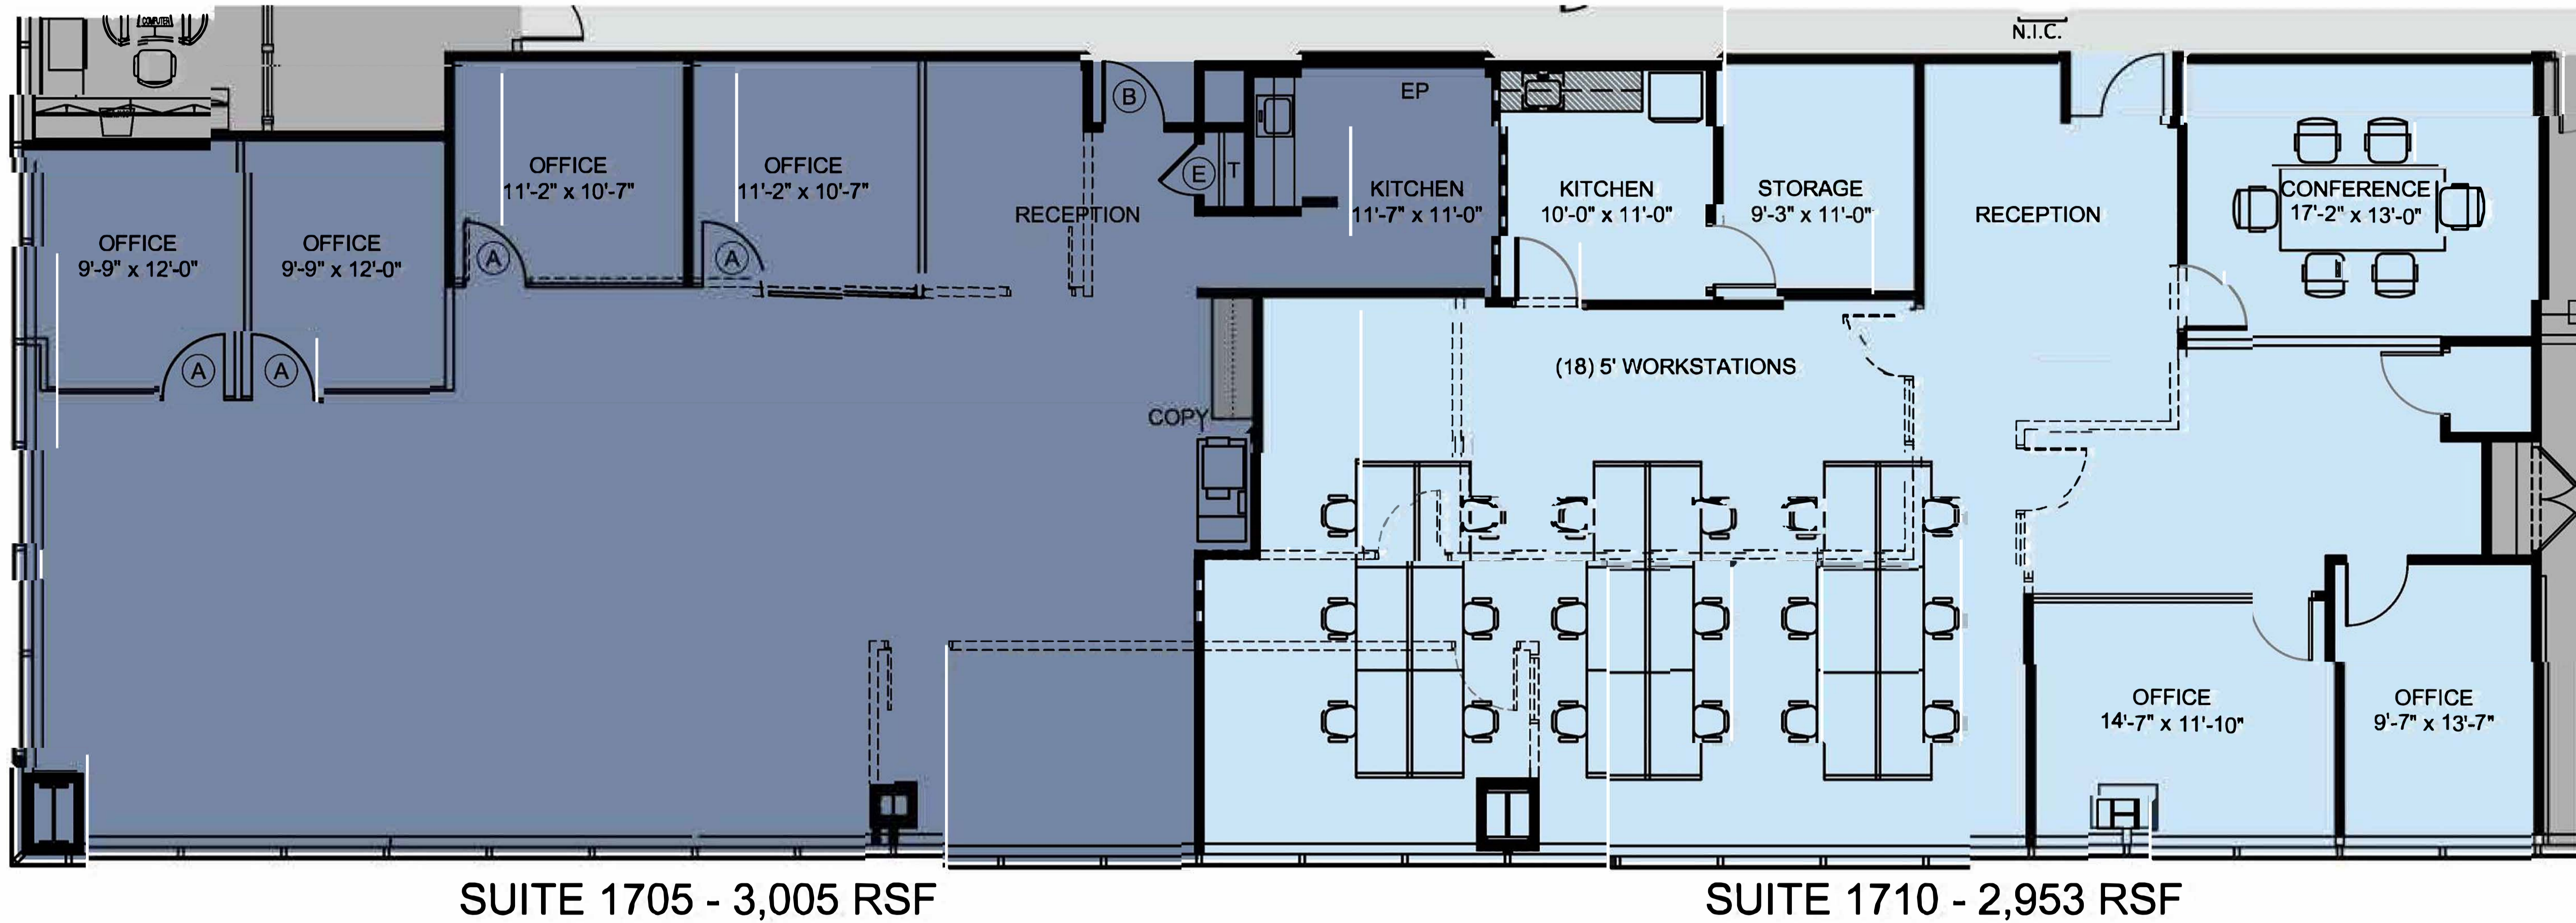

CIRA CENTRE

Philadelphia, PA

SEVENTEENTH FLOOR PLAN

for more information : **STEVE RUSH** | 215.397.1562 | steve.rush@bdnreit.com
RYAN SWEENEY | 610.832.7736 | ryan.sweeney@bdnreit.com

2929 Arch Street, Suite 1800
Philadelphia, PA 19104