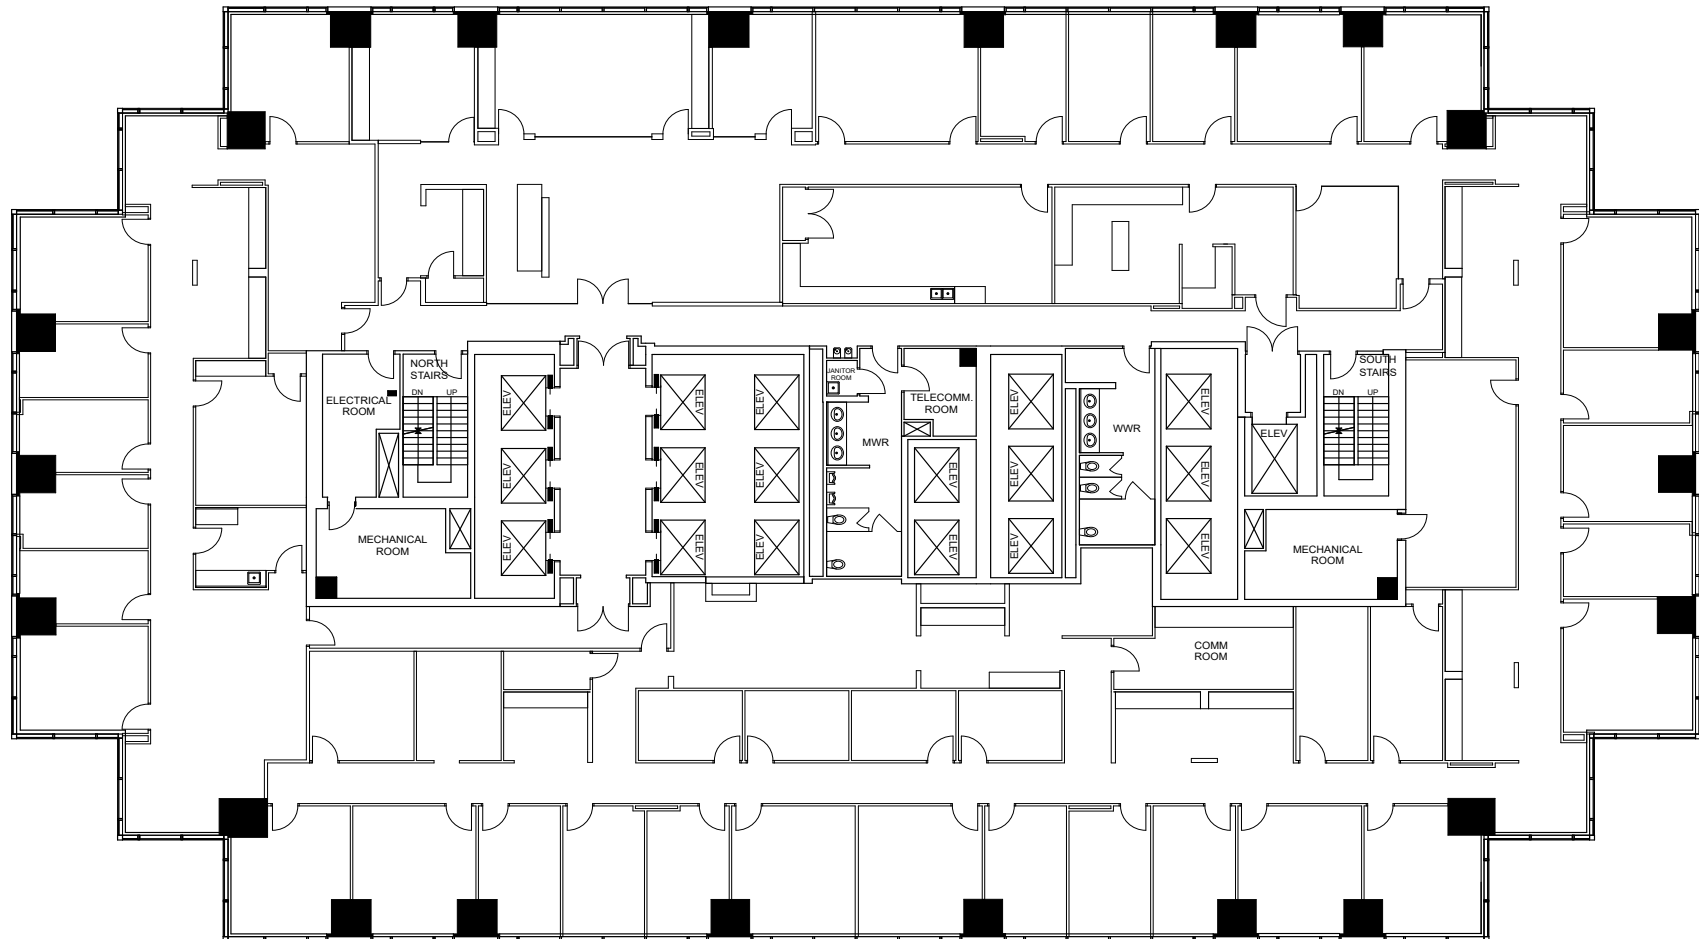

9th Floor

20,395 RSF

BANK OF AMERICA
PLAZA

Philip J. Weber, CCIM, CPM

First Vice President
+1 813 380 8035
philip.weber@cbre.com

Barry Hanerfeld

Senior Vice President
+1 813 334 7561
barry.hanerfeld@cbre.com