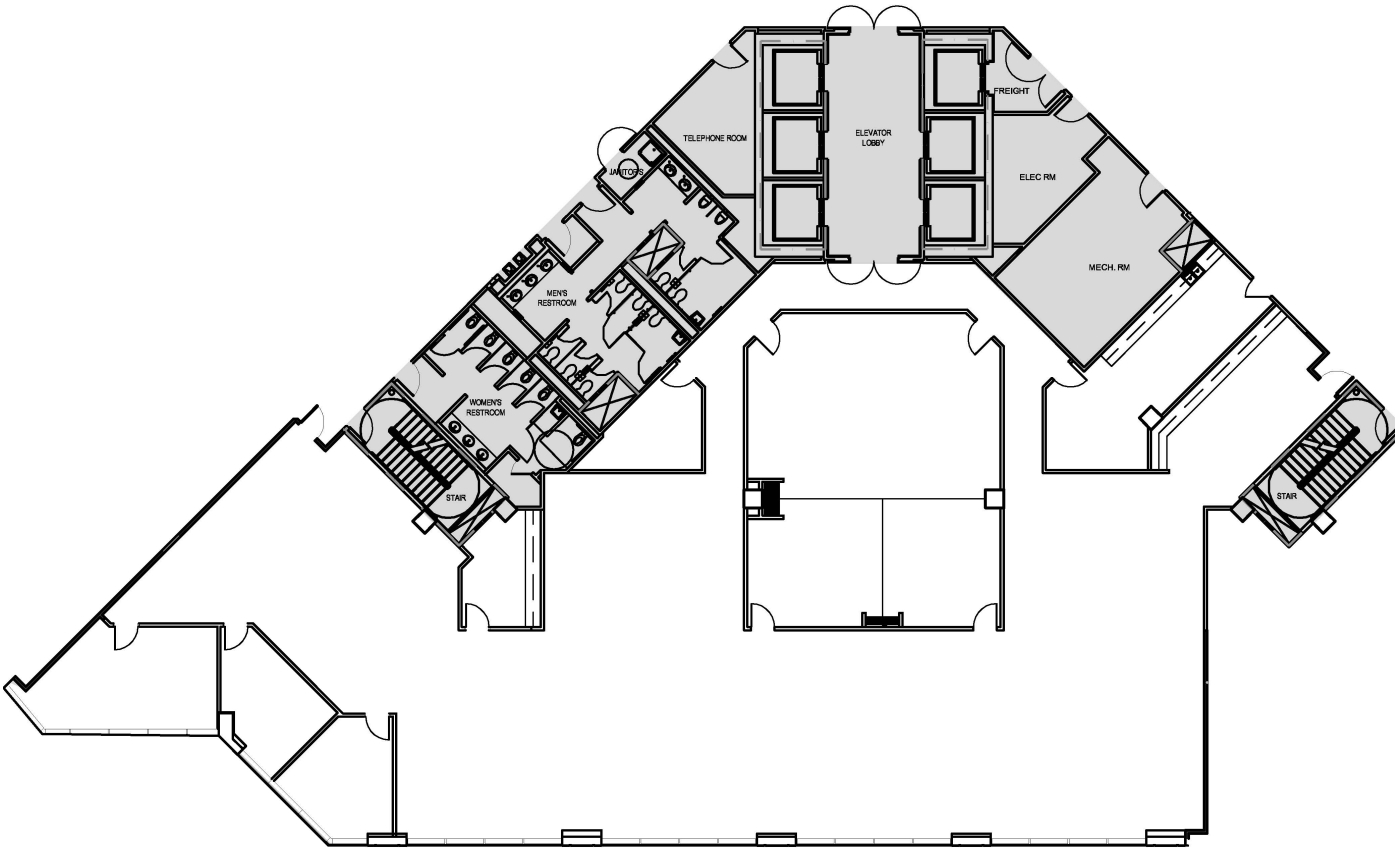

LAKEPOINTE TWO AT TAMPA BAY PARK

3111 West Dr. MLK Boulevard | Tampa

Suite 450 | 9,909 SF

Disclaimer: The above floor plan is not to scale.
The available space shown is believed to be correct but is subject to change.