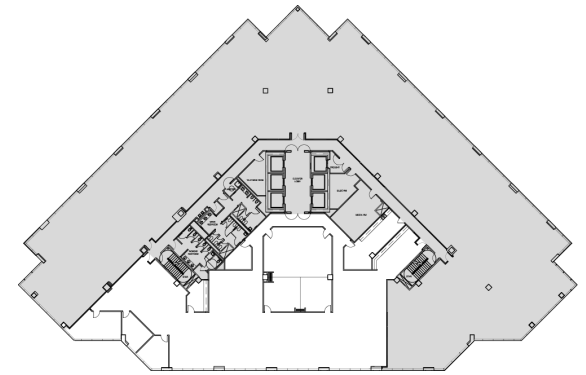

LAKEPOINTE TWO AT TAMPA BAY PARK

3111 West Dr. MLK Boulevard | Tampa

Suite 450 | 9,909 SF

Disclaimer: The above floor plan is not to scale.
The available space shown is believed to be correct but is subject to change.