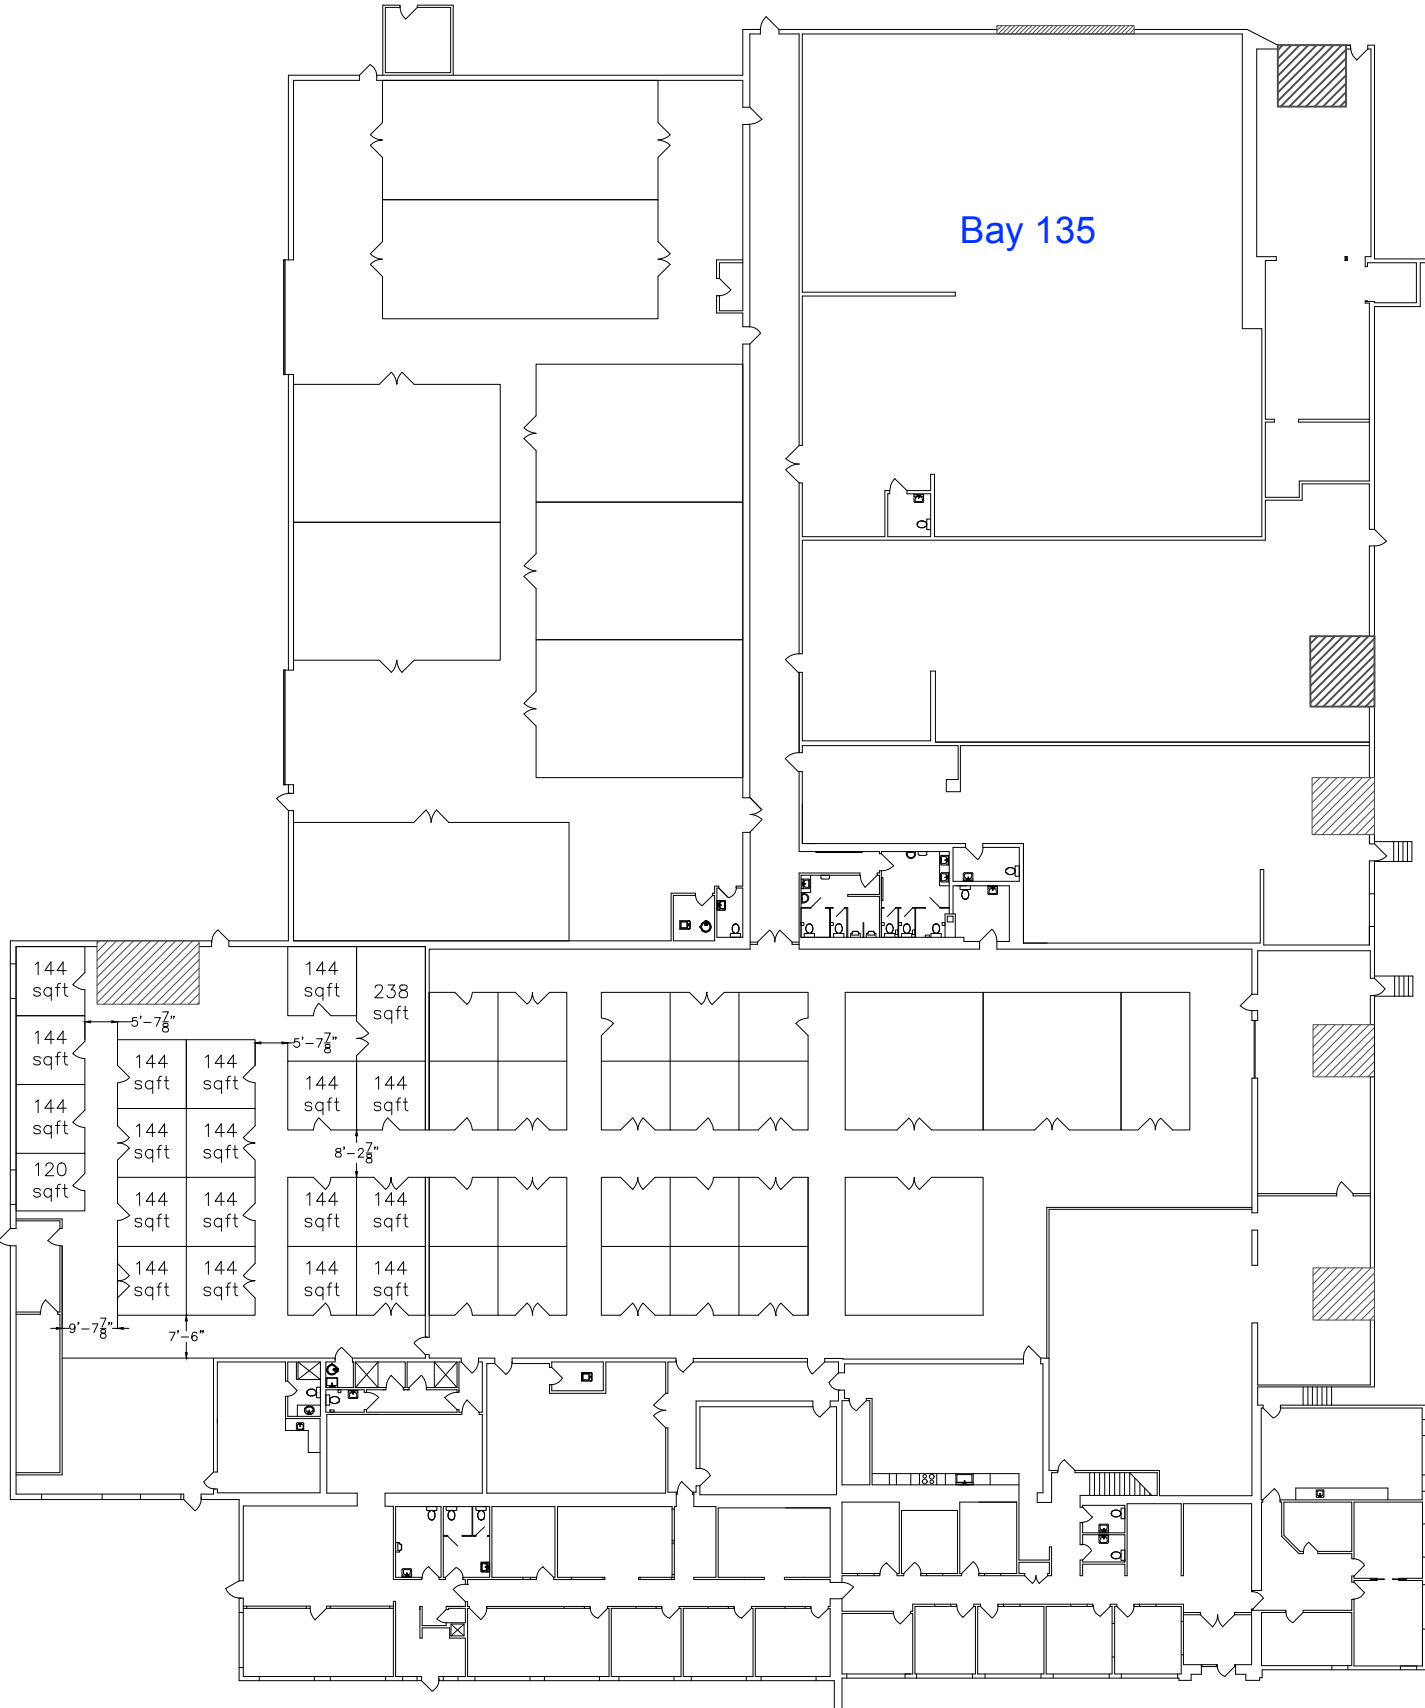

Bay 135

MEASUREMENTS ARE FOR INFORMATION PURPOSES ONLY
NOT TO SCALE

ShedPoint
1212 34 Ave S.E.
Calgary Alberta