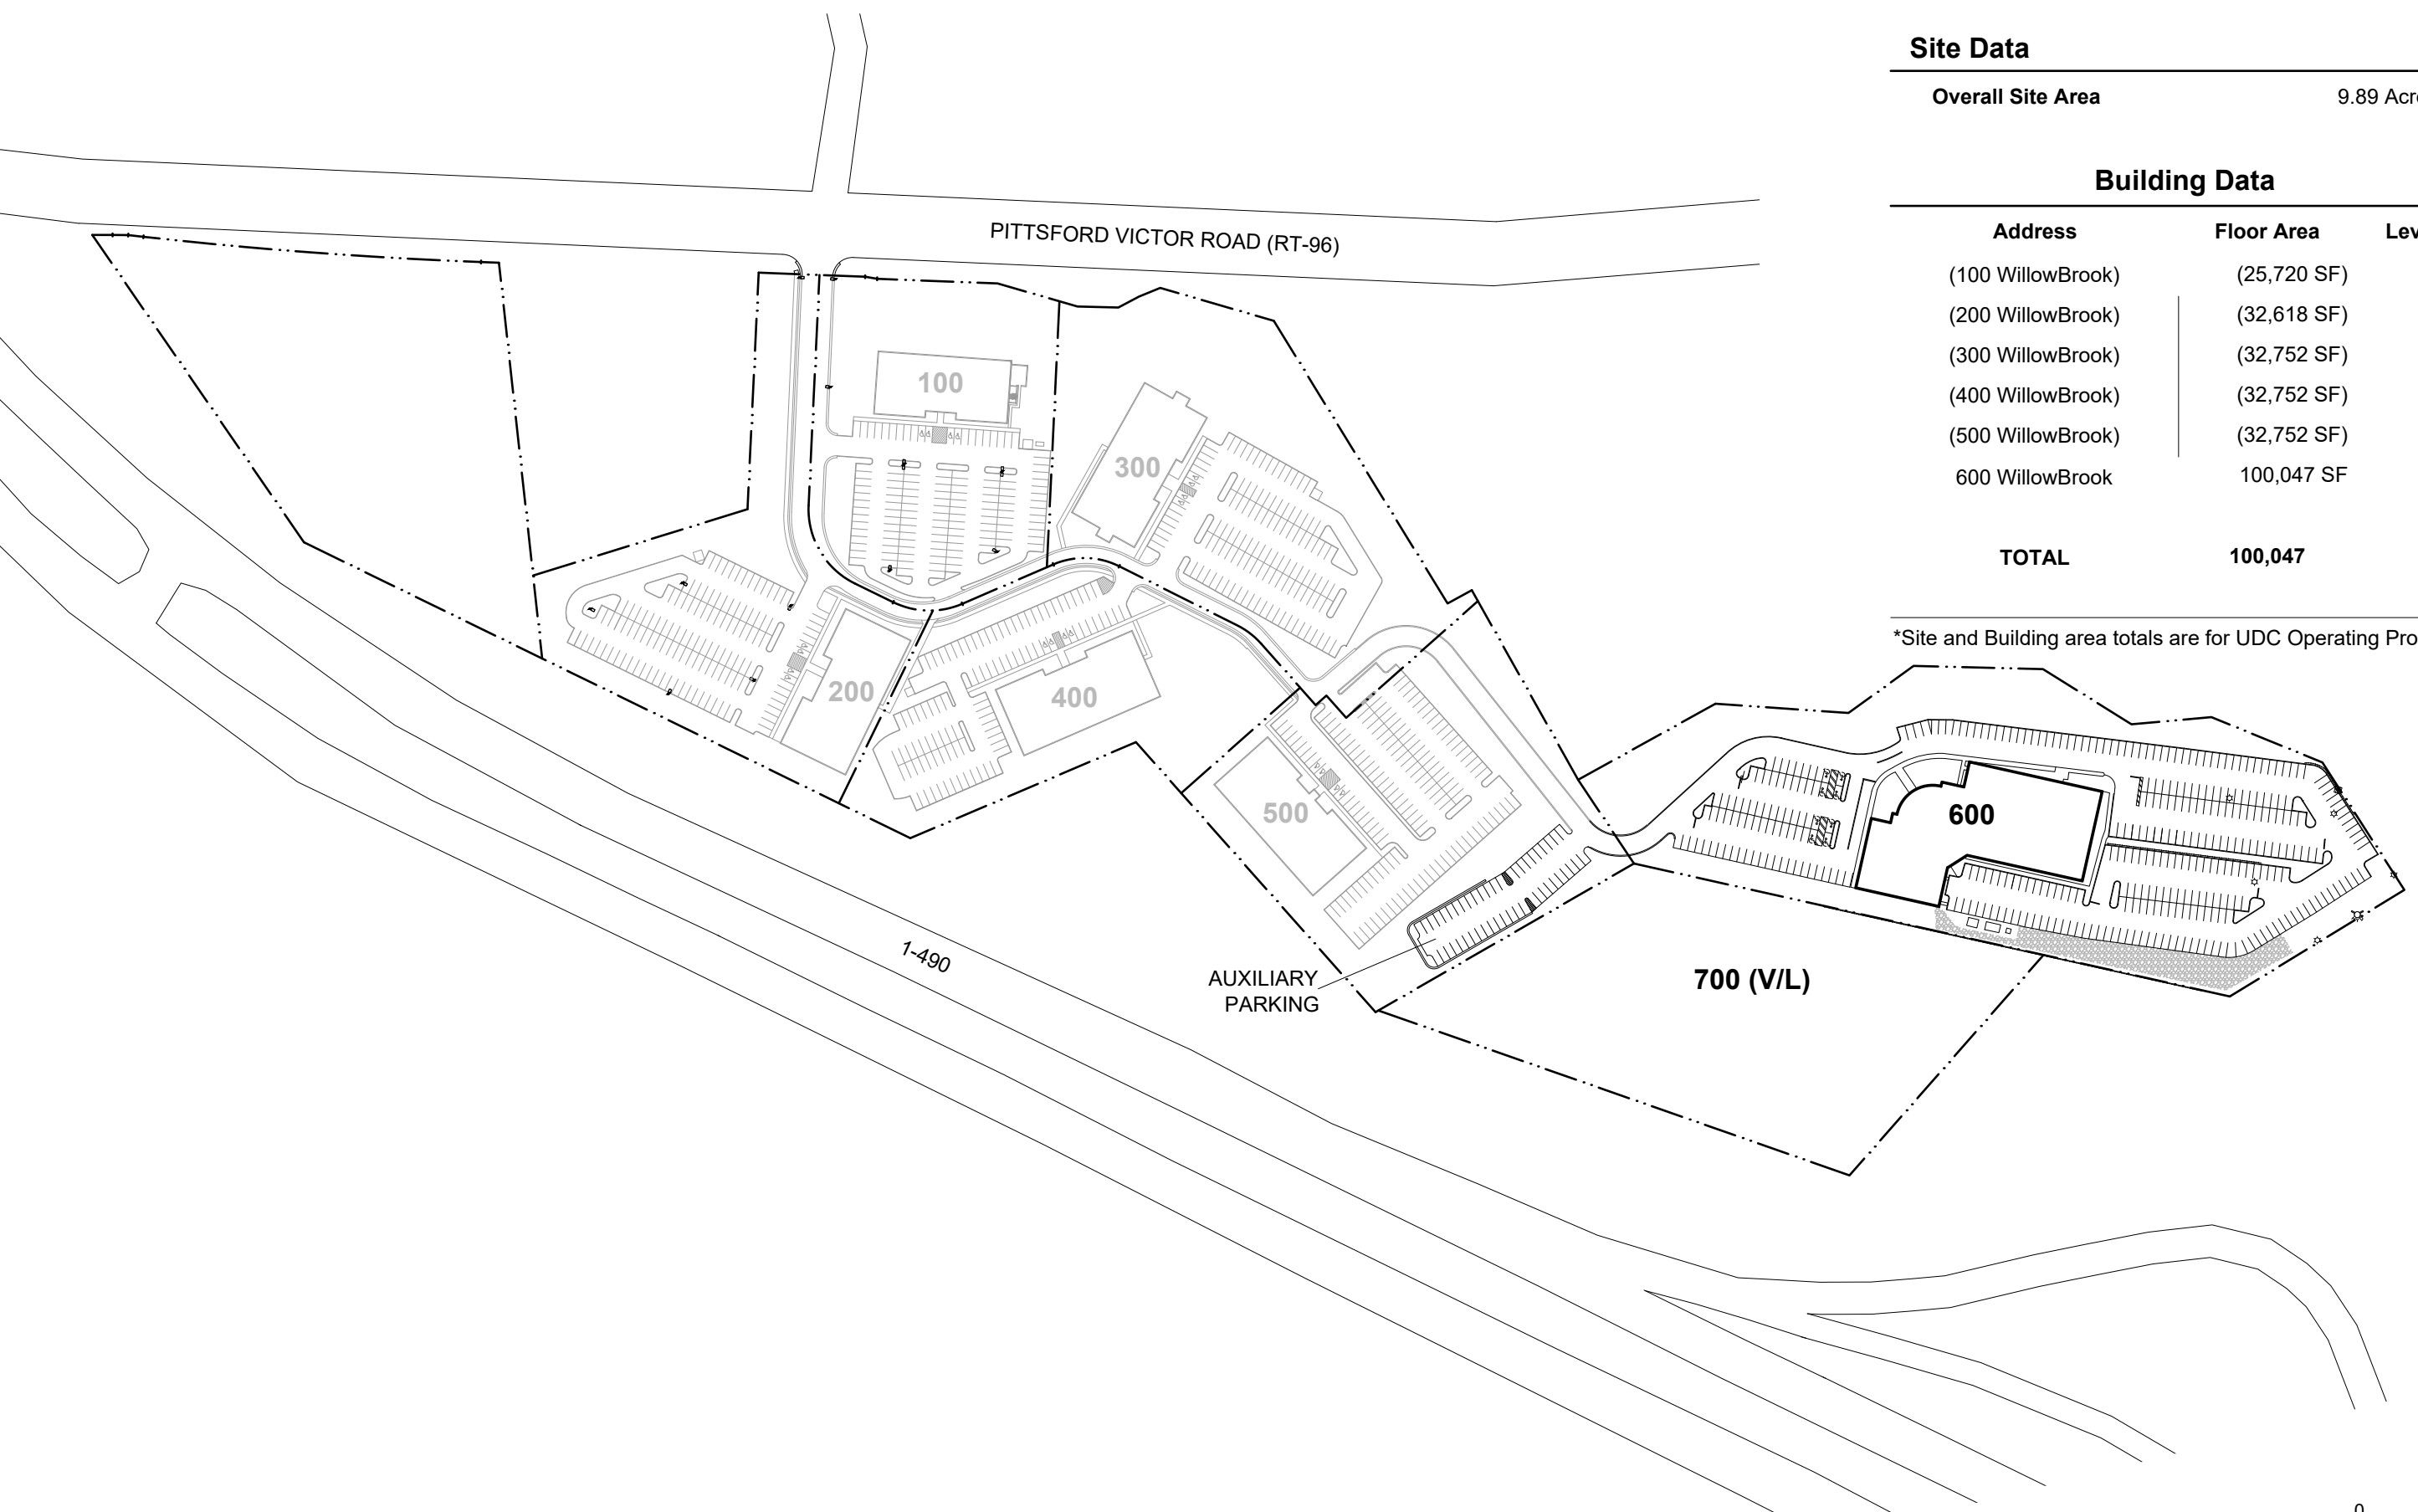

40003.99-SitePlan.pdf

J:\WOP\40003 - Complex\40003.sp01.OVERALLSITEPLAN.dwg

nkari

### Site Data

Overall Site Area	9.89 Acres
-------------------	------------

### Building Data

Address	Floor Area	Levels
(100 WillowBrook)	(25,720 SF)	2
(200 WillowBrook)	(32,618 SF)	2
(300 WillowBrook)	(32,752 SF)	2
(400 WillowBrook)	(32,752 SF)	2
(500 WillowBrook)	(32,752 SF)	2
600 WillowBrook	100,047 SF	3
<b>TOTAL</b>	<b>100,047</b>	

\*Site and Building area totals are for UDC Operating Properties Only

WillowBrook Office Park | Fairport, New York

Overall Site Plan | #40003.99 | 02.26.26

University Corporate Centre | 100 Corporate Parkway | Suite 500 | Amherst, NY 14226-1295 | 716.834.5000 | uniland.com