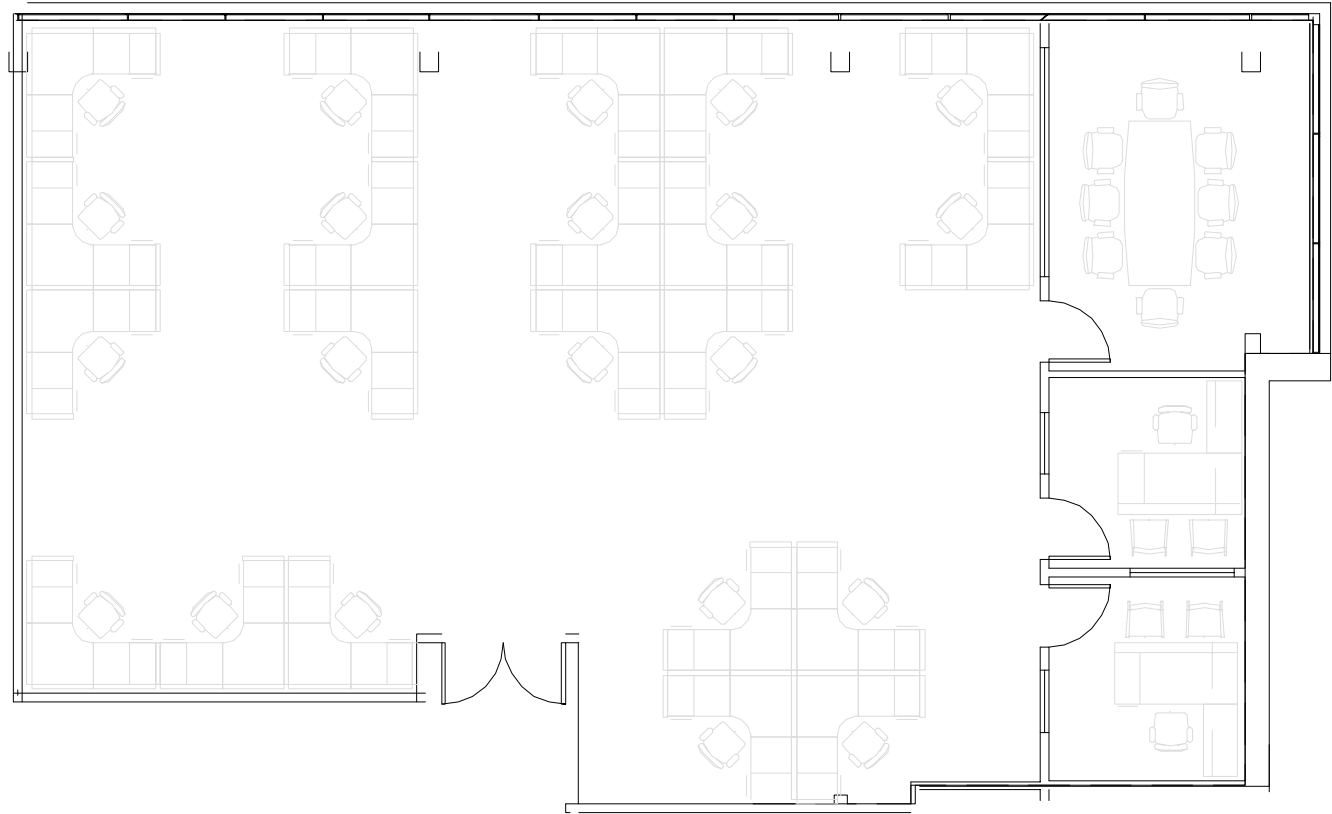

Building 10008
Suite 215 | 2,790 RSF

10008 North Dale Mabry Highway | Tampa, FL

Test Fit

Existing Suite 200 | 8,694 RSF

Contact

Claire Calzon
Senior Vice President
Office Services
+1 813 871 8500
claire.calzon@colliers.com