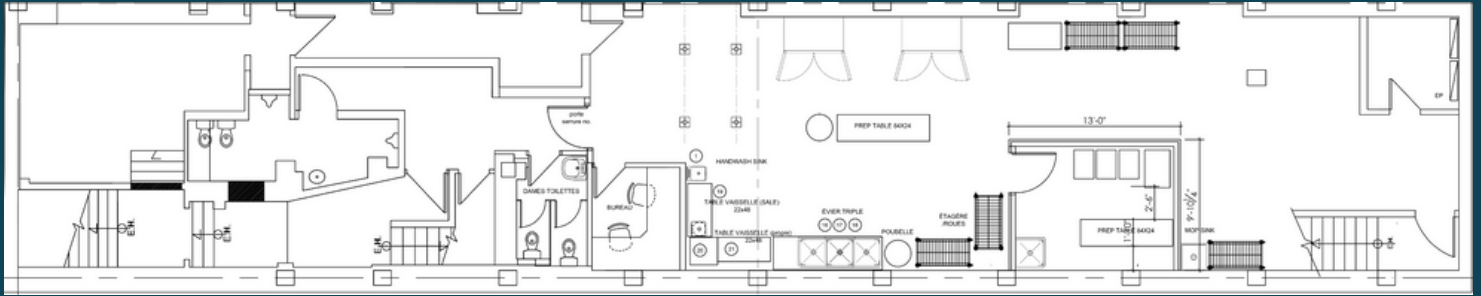

Contactez-nous pour plus d'informations / Contact us today for more information

David Gold

Leasing Contact

info@goldcastle.net

514-842-2967