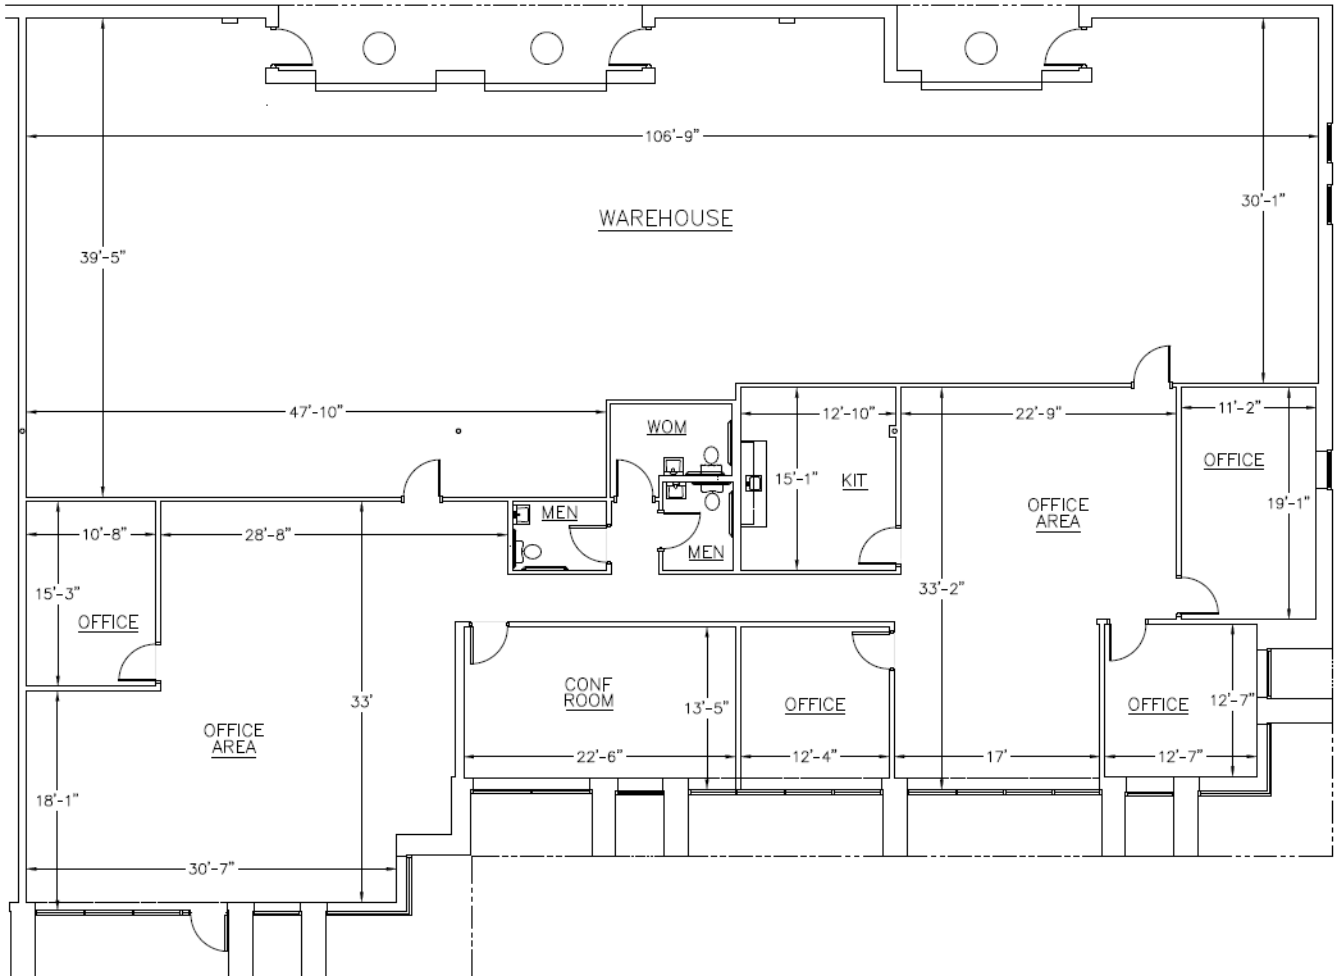

5905 Breckenridge Parkway, Tampa, FL

Suite E-F: 7,939 RSF

KEY PLAN

For more information:

Kelli Hatton
+1 813.454.1619
khatton@naiburnsscalo.com

Coy Lowrey
+1 813.215.8168
clowrey@naiburnsscalo.com

5201 W Kennedy Blvd, Suite 925
Tampa, FL
+1 813.815.8360