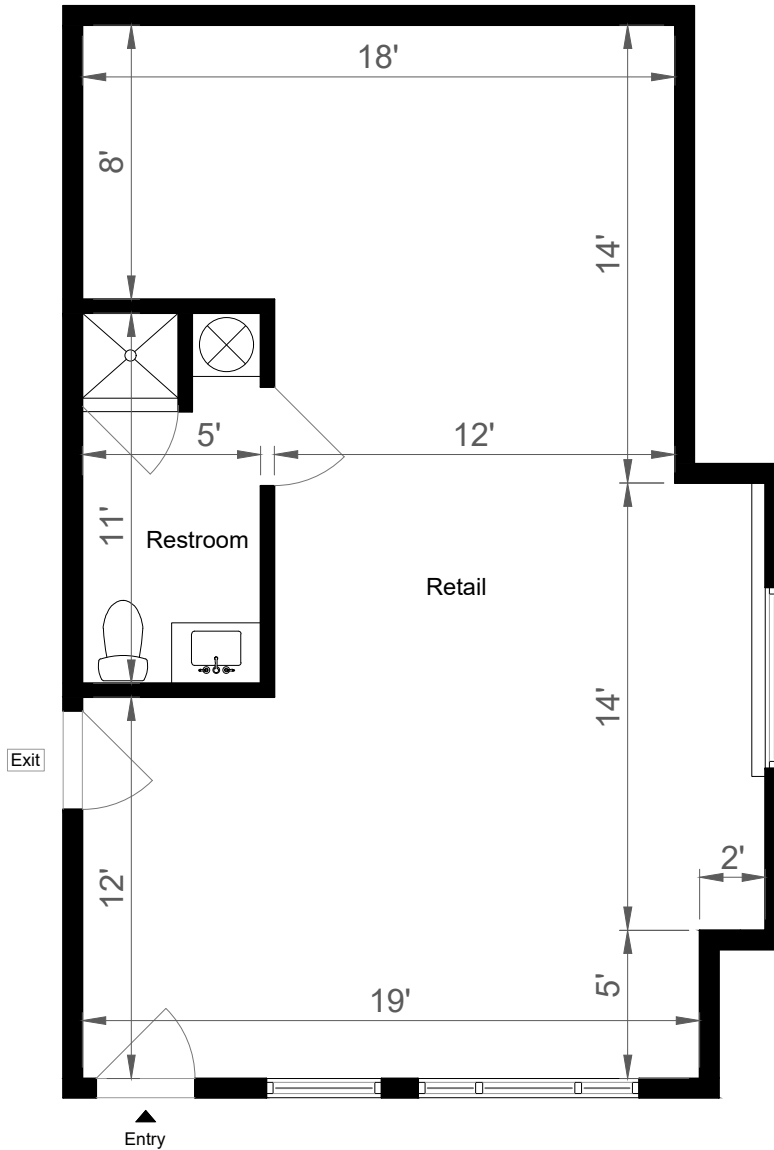

# 1501 EL CAMINO REAL | SUITE 101

SAN FRANCISCO, CA 94002

Estimated Total Square Footage: 670 SQ FT

*Calculated from outside face of exterior walls and center line of demising walls.*

FLOOR PLAN