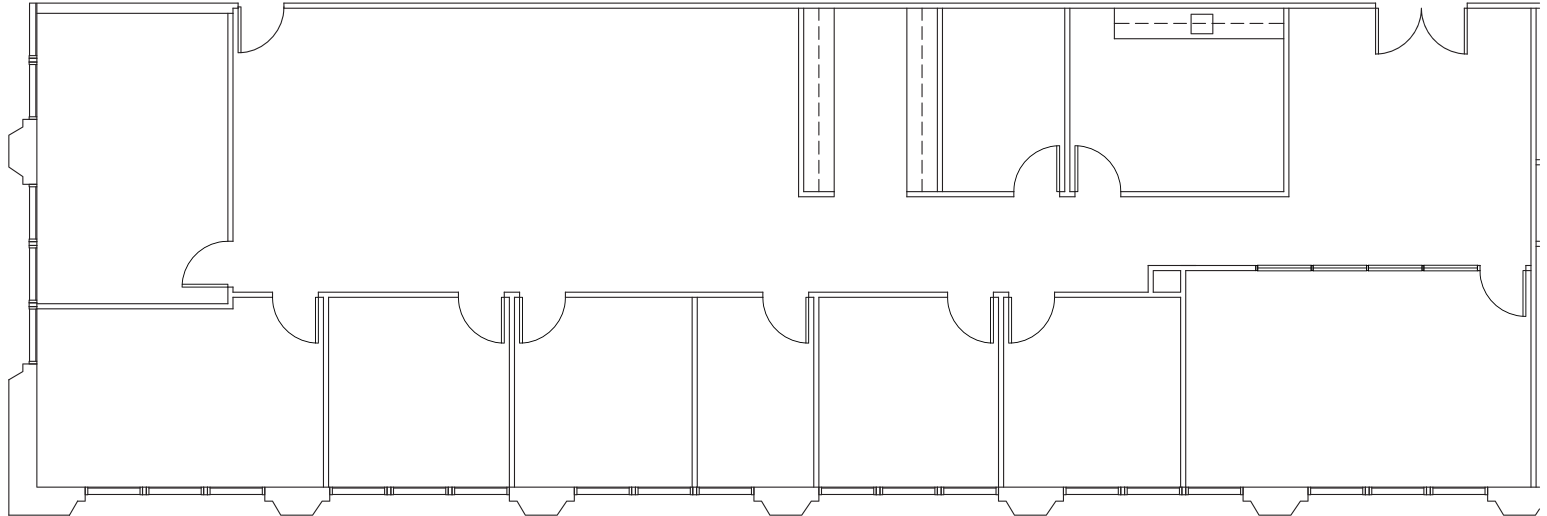

Bovet Office Centre

155 Bovet Rd, San Mateo, CA 94402

BOVET
OFFICE CENTRE

AVAILABILITIES

FLOOR 6 | ±3,536 s.f.

Suite 660

Available 9/1/26

- Reception
- 6 Offices
- 2 Conference Rooms
- Work Room
- Kitchen
- Open Area for ±6