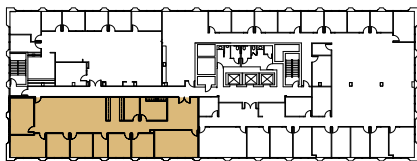

Bovet Office Centre

155 Bovet Rd, San Mateo, CA 94402

BOVET
OFFICE CENTRE

AVAILABILITIES

FLOOR 6 | ±3,536 s.f.

Suite 660

Available 9/1/26

- Reception
- 6 Offices
- 2 Conference Rooms
- Work Room
- Kitchen
- Open Area for ±6