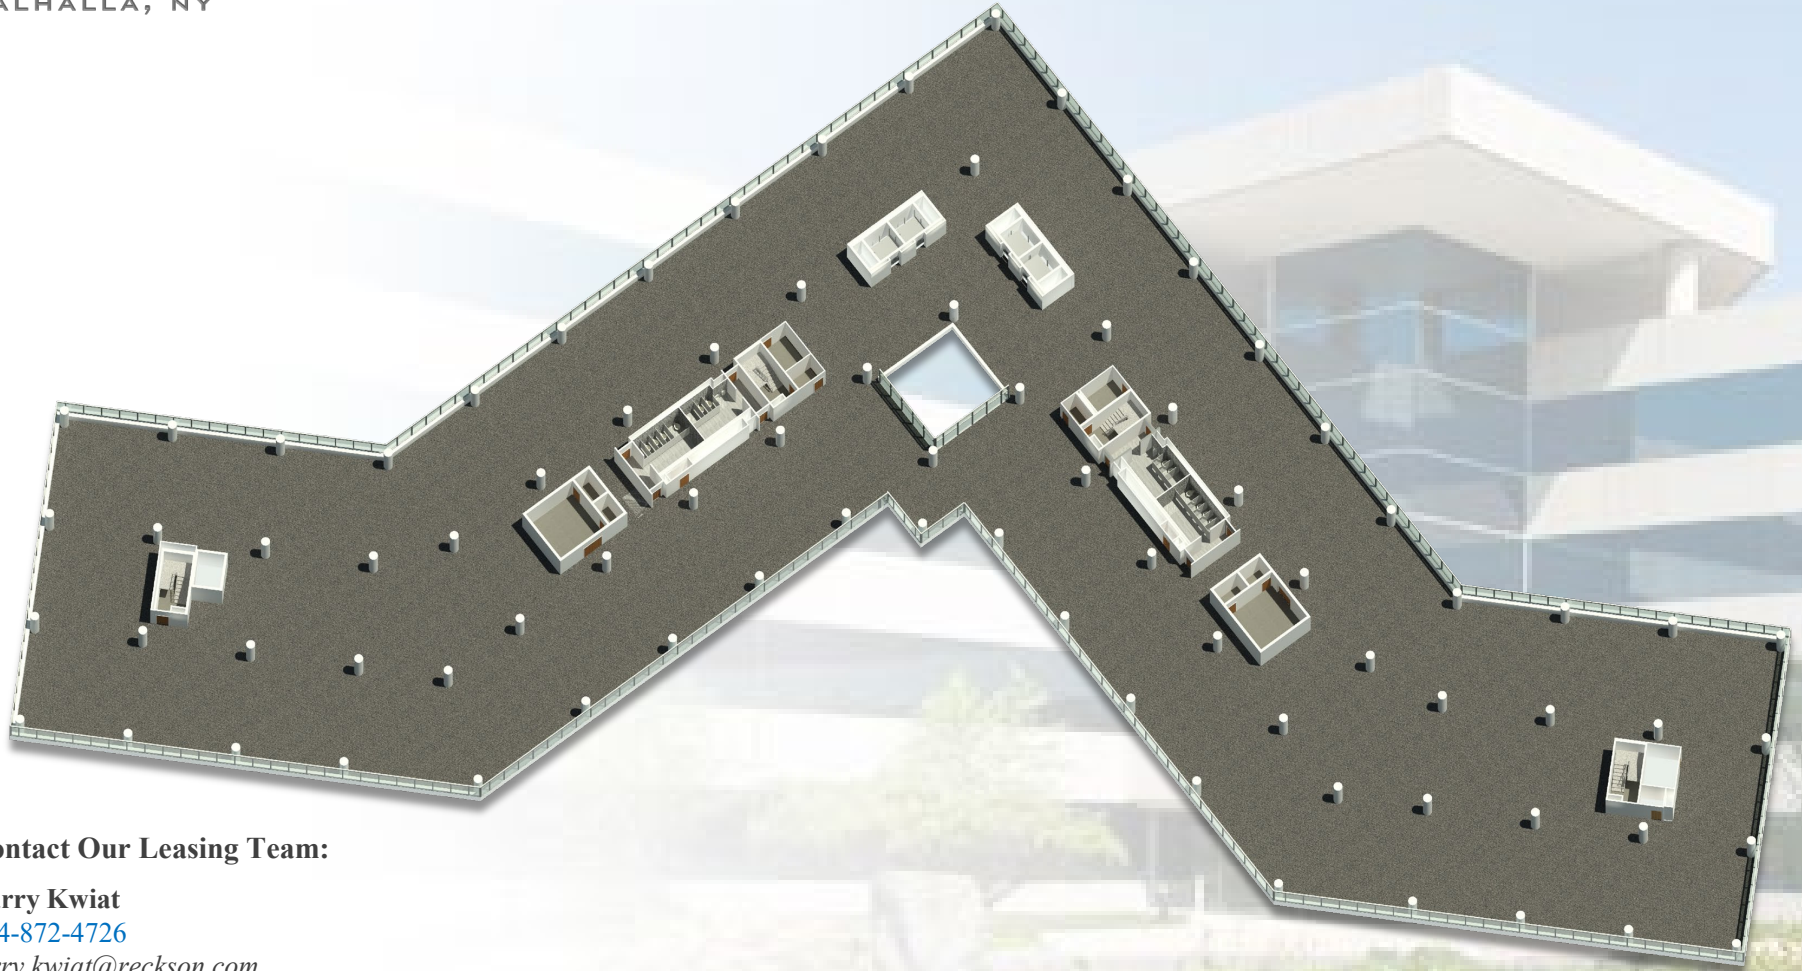

500 SUMMIT LAKE DR

3RD FLOOR - 58,579 RSF

VALHALLA, NY

Contact Our Leasing Team:

Larry Kwiat

914-872-4726

larry.kwiat@reckson.com

Willard Overlock