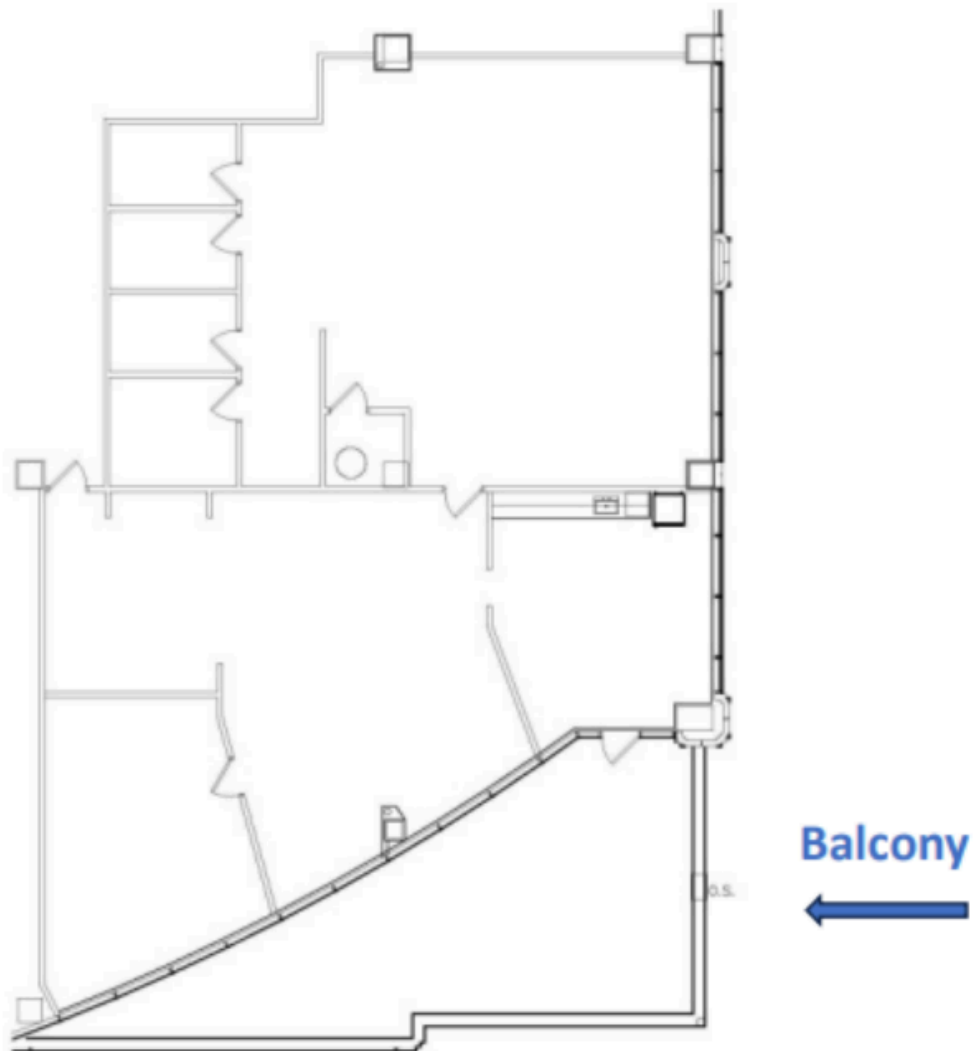

Lake Shore Plaza

1301 International Parkway
Sunrise, FL 33323

Suite 520 | 3,983 SF

For more information please contact:

Brady Titcomb
Executive Vice President
brady.titcomb@jll.com
+1 954 653 3222

Kevin McCarthy
Senior Managing Director
kevin.mccarthy@jll.com
+1 561 292 2668