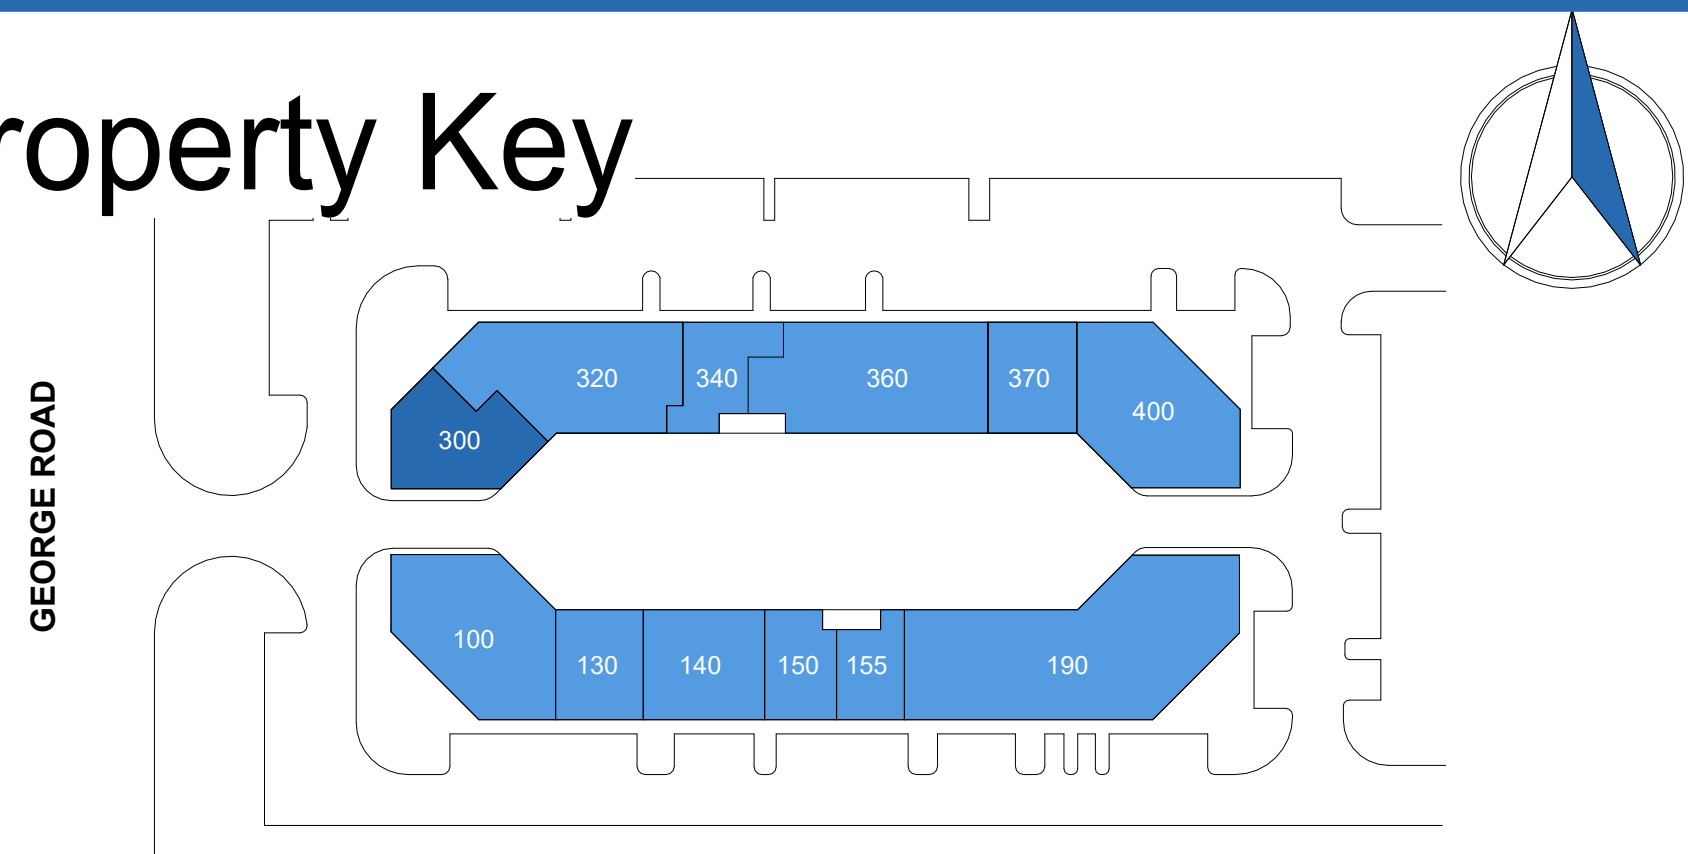

# Property Key

# Presidents As Built Marketing Package

4801 - 4803, George Rd, Tampa, FL 33634, US

Building: 4803

Suite: 300

Sheet **E1**

Scale: Not to Scale  
Sheet Size: 42" x 30"  
Not For Construction

# BAY SPACE

## Usable Square Foot Analysis

Office Area	2,755	100 %
Warehouse Area	0	0%
Total Area	2,755	