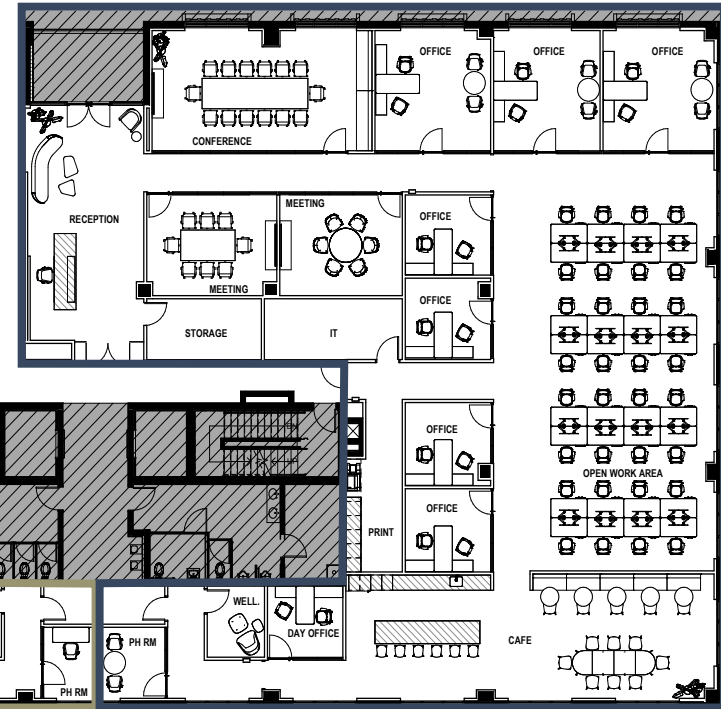

# 4225 PONCE

4225 PONCE DE LEON

## 7th Floor

11,377 RSF

Suite 701 - 8,869 RSF

Suite 702 - 2,508 RSF

VIEW  
Matterport®

For more information, contact:

**CAMERON TALLON**

Senior Vice President  
+1 407 284 7455  
cameron.tallon@cbre.com