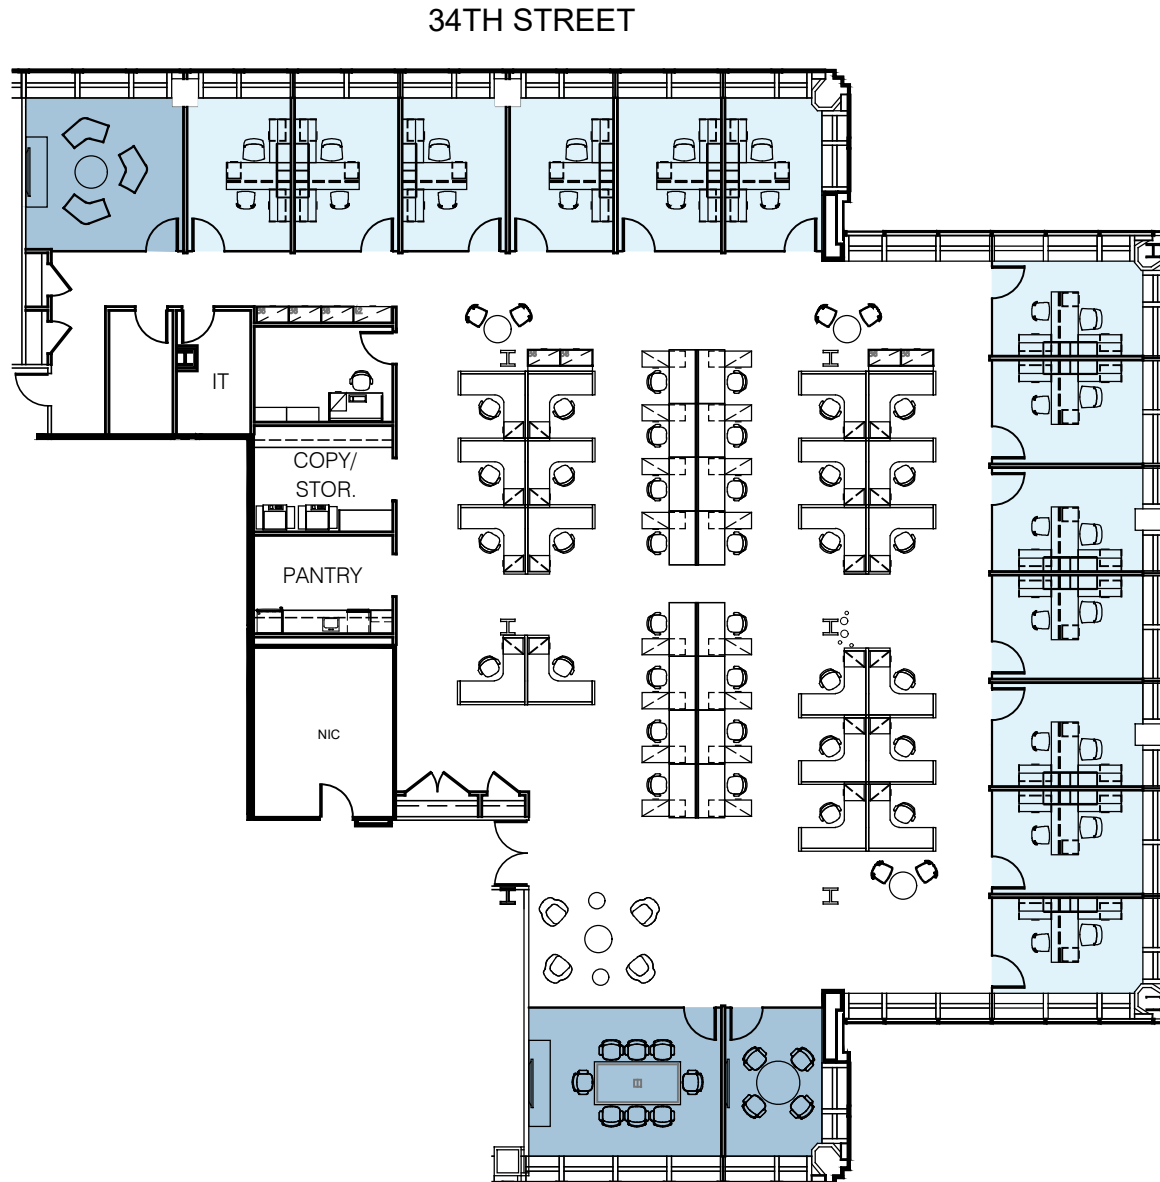

ONE PENN PLAZA

32ND FLOOR | 12,142 RSF

LEGEND	
PRIVATE OFFICE	13
BENCHING DESKS	36
TOTAL HEADCOUNT	49

CONFERENCE ROOM	1
MEETING ROOM	2
PANTRY	1
COPY/STORAGE	1
IT	1