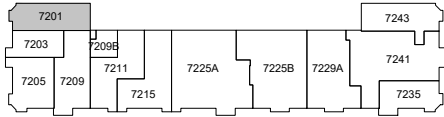

Property Key

Bryan Dairy As Built Marketing Package

7201 - 7281 Bryan Dairy Road, Largo, FL 33777

BAY SPACE

Building: East Building
Suite: 7201
Sheet: A-1

Scale: Not to Scale
Sheet Size: 8.5" x 11"
Not For Construction

Total Area - 2,618 SF

Building Information

DECK HEIGHT:	12'-9"
CEILING HEIGHT:	8'-10"
CLEAR HEIGHT:	12'-0"
SPRINKLERED:	Yes