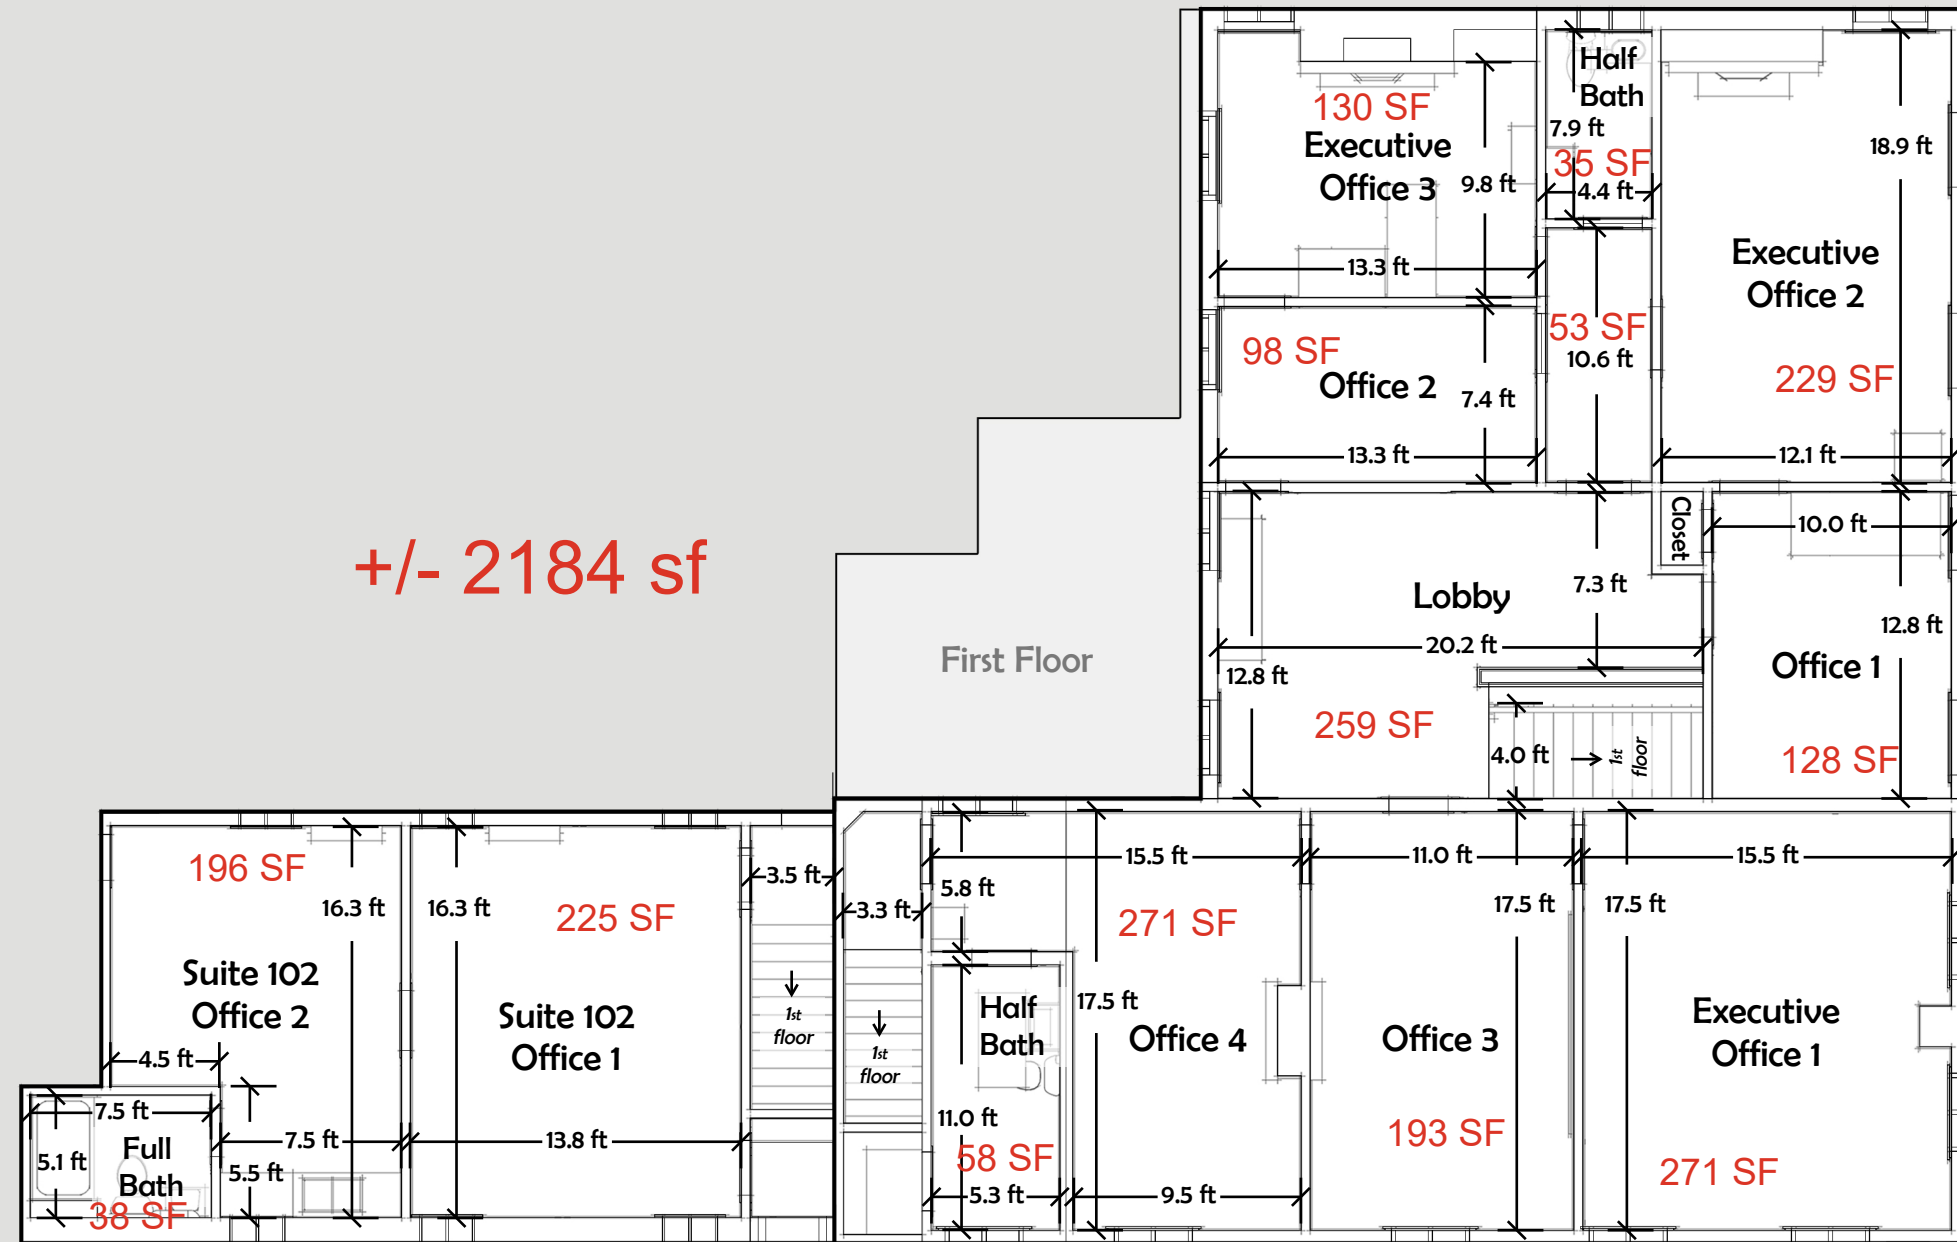

Basement Floor Plan

Scale: 1/8" = 1'-0"

First Floor Plan

Scale: 1/8" = 1'-0"

Spotswood Inn
9064 Courthouse Rd.
Spotsylvania, VA 22553

Second Floor Plan

Scale: 1/8" = 1'-0"