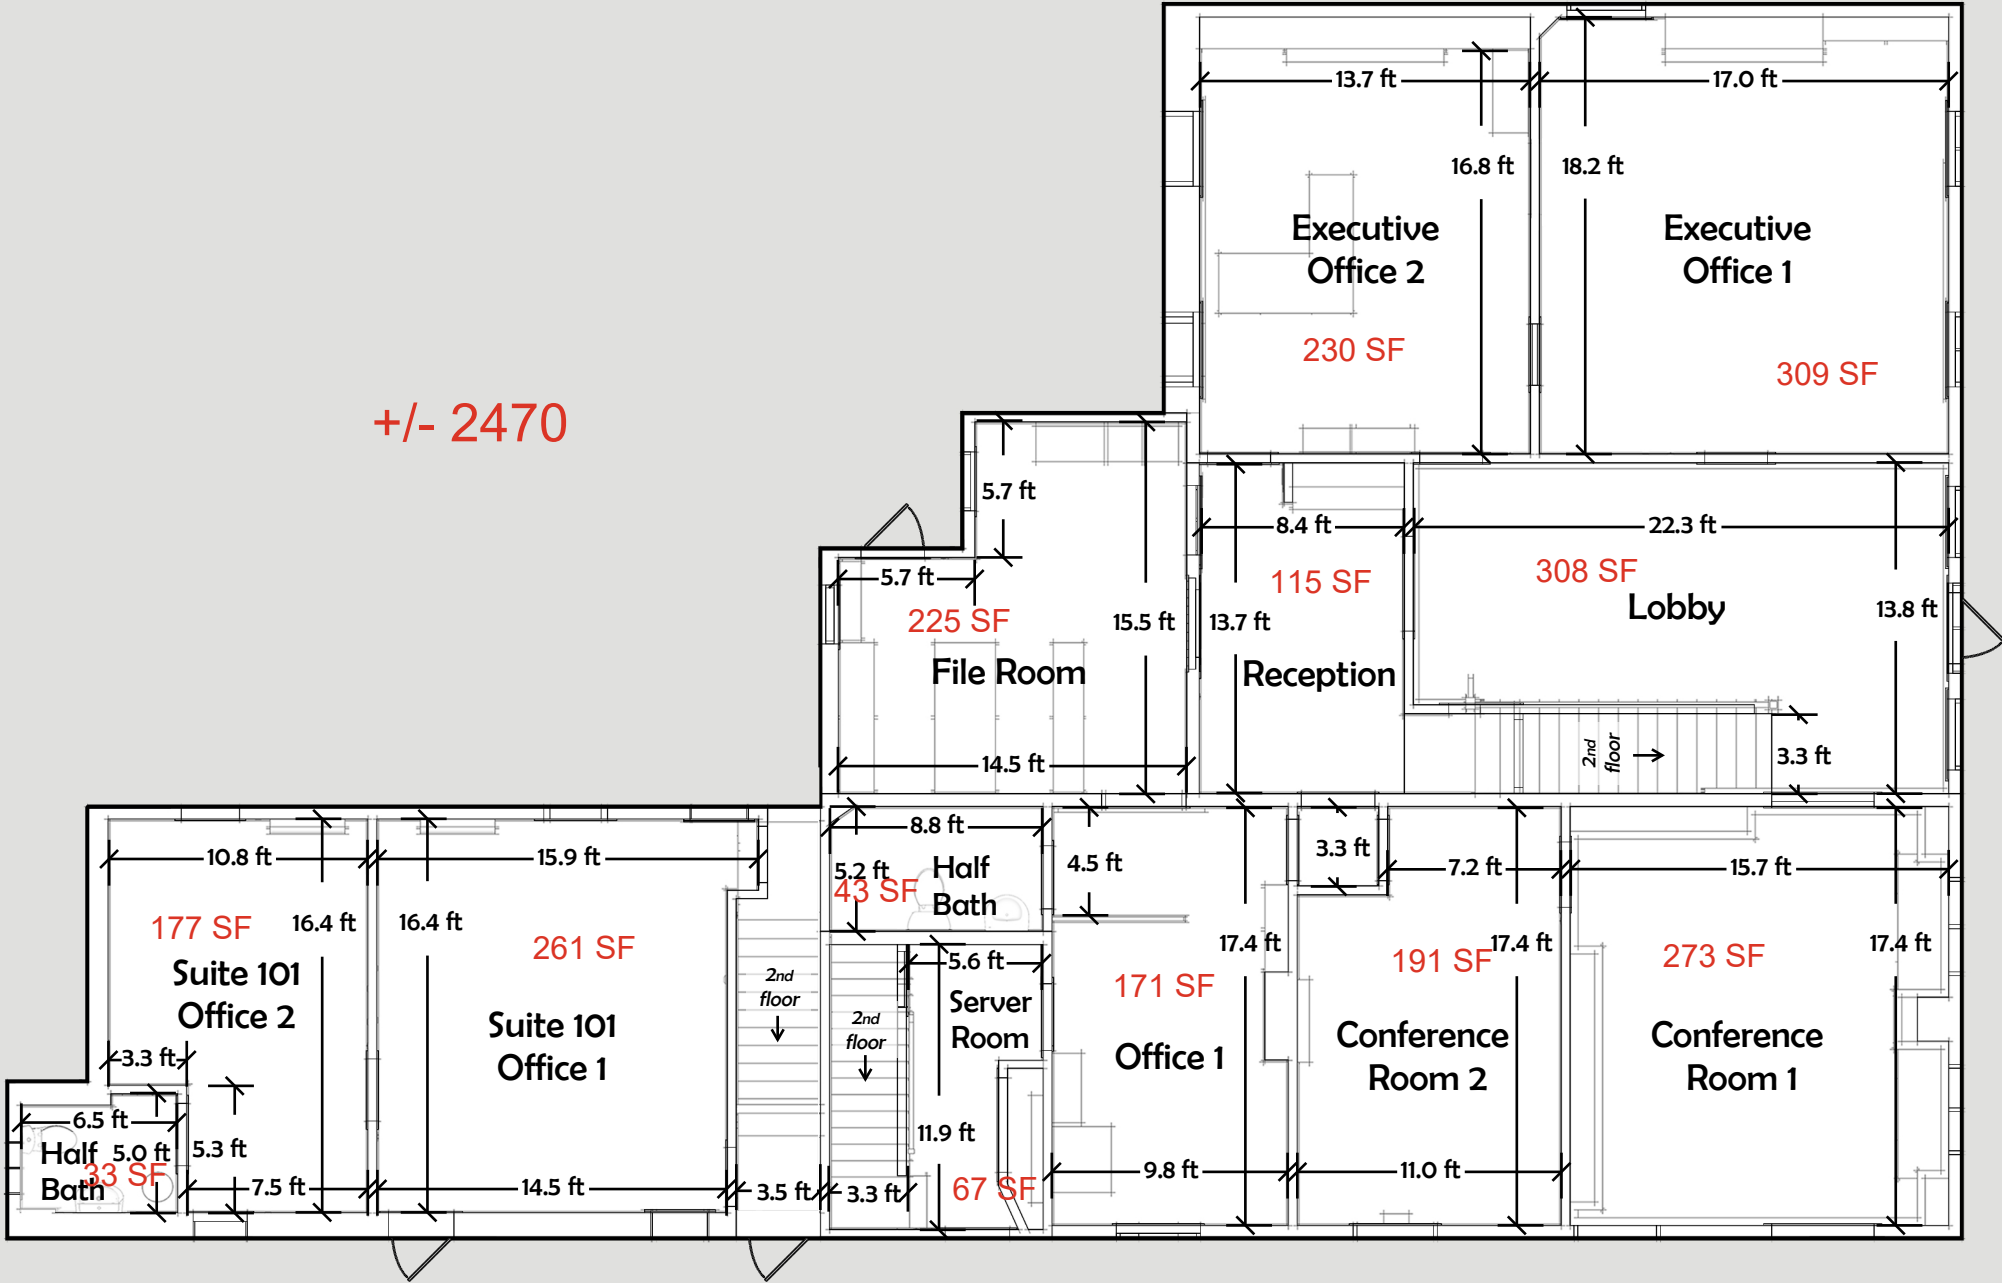

Basement Floor Plan

Scale: 1/8" = 1'-0"

First Floor Plan

Scale: 1/8" = 1'-0"

Spotswood Inn
9064 Courthouse Rd.
Spotsylvania, VA 22553

Second Floor Plan

Scale: 1/8" = 1'-0"