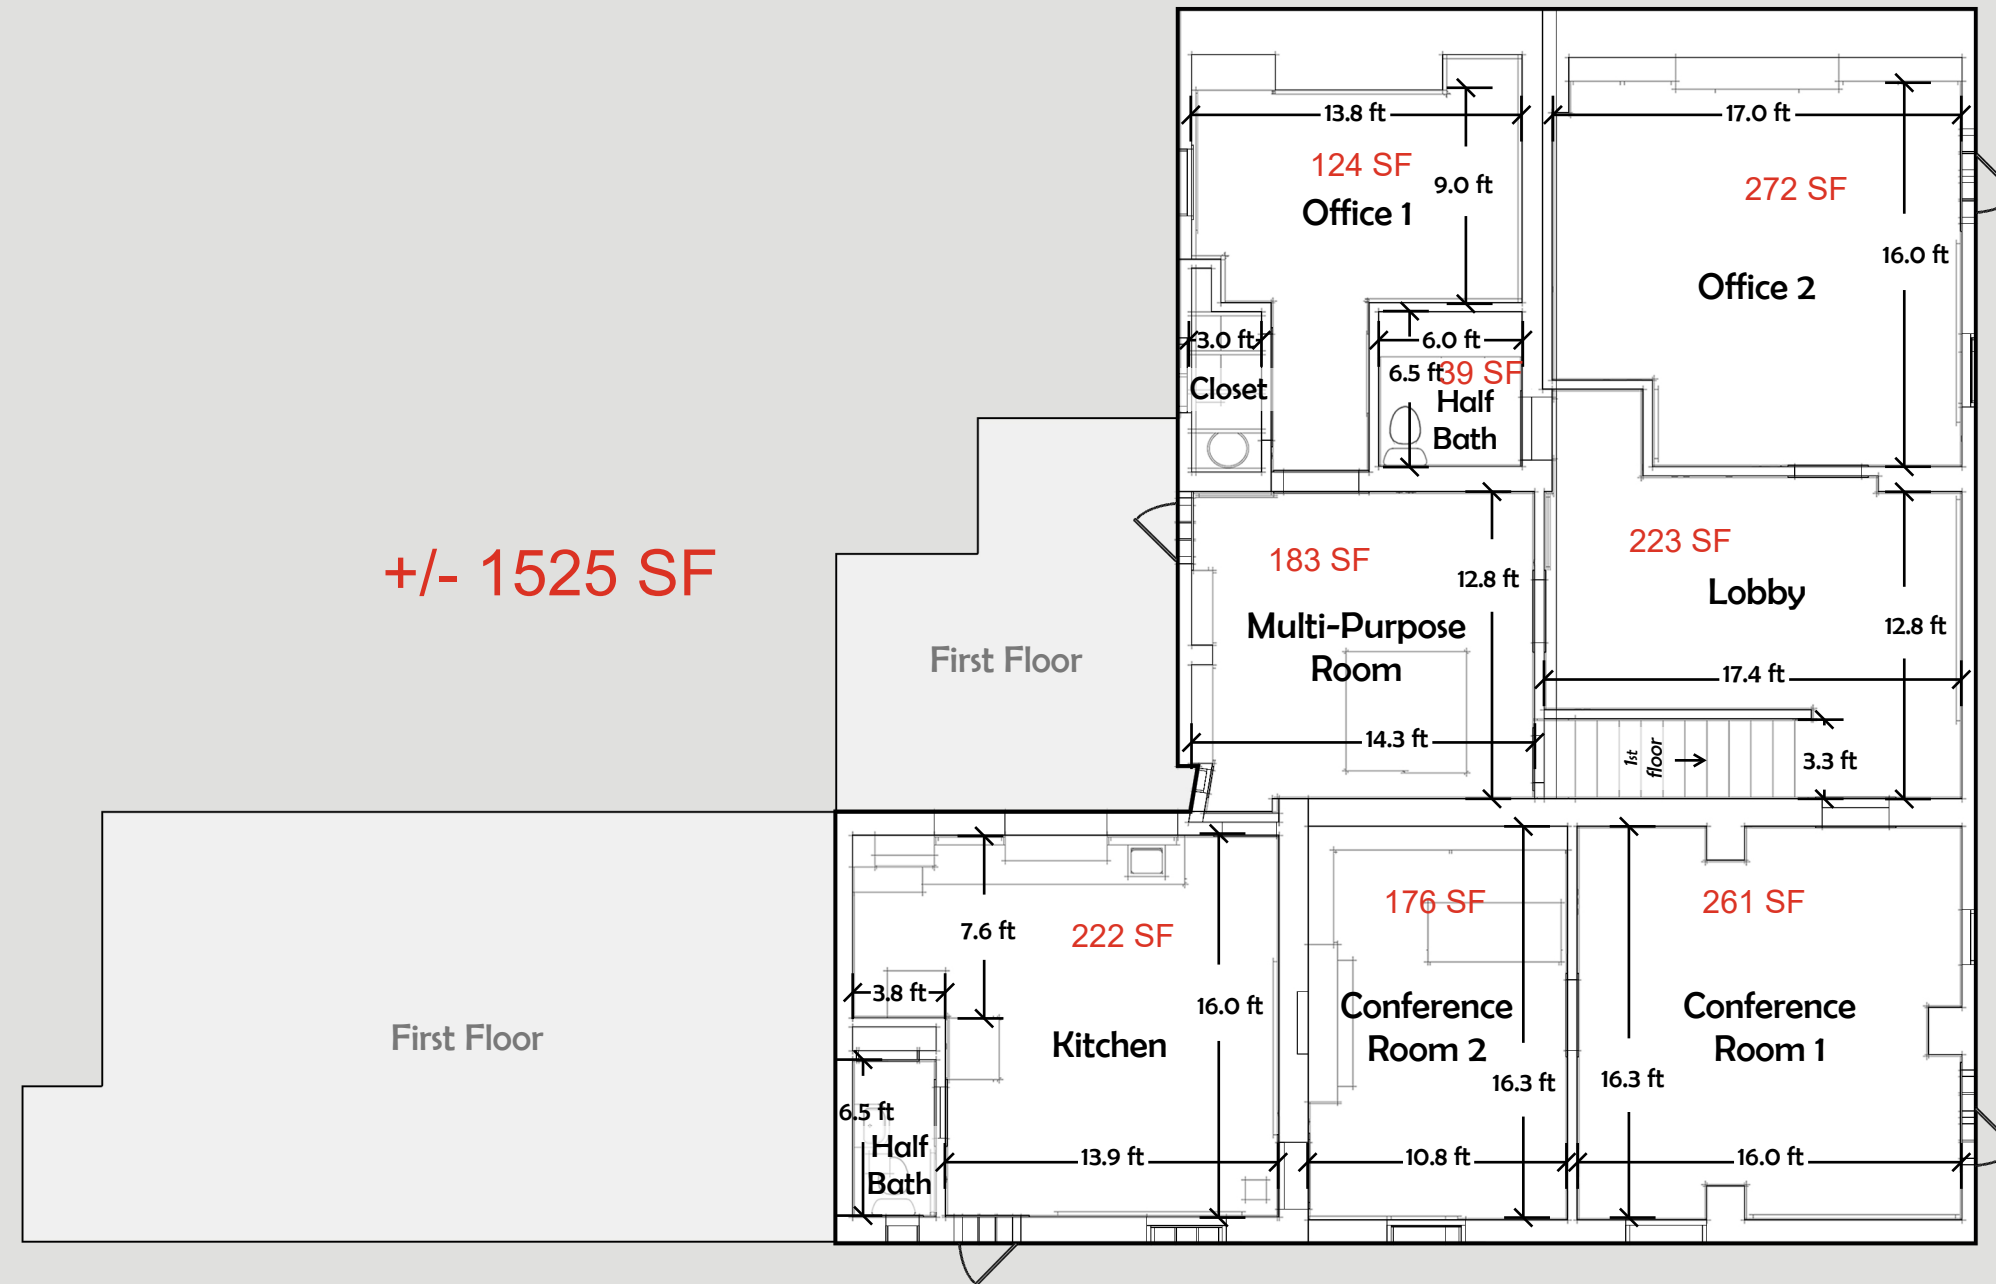

Basement Floor Plan

Scale: 1/8" = 1'-0"

First Floor Plan

Scale: 1/8" = 1'-0"

Spotswood Inn
9064 Courthouse Rd.
Spotsylvania, VA 22553

Second Floor Plan

Scale: 1/8" = 1'-0"