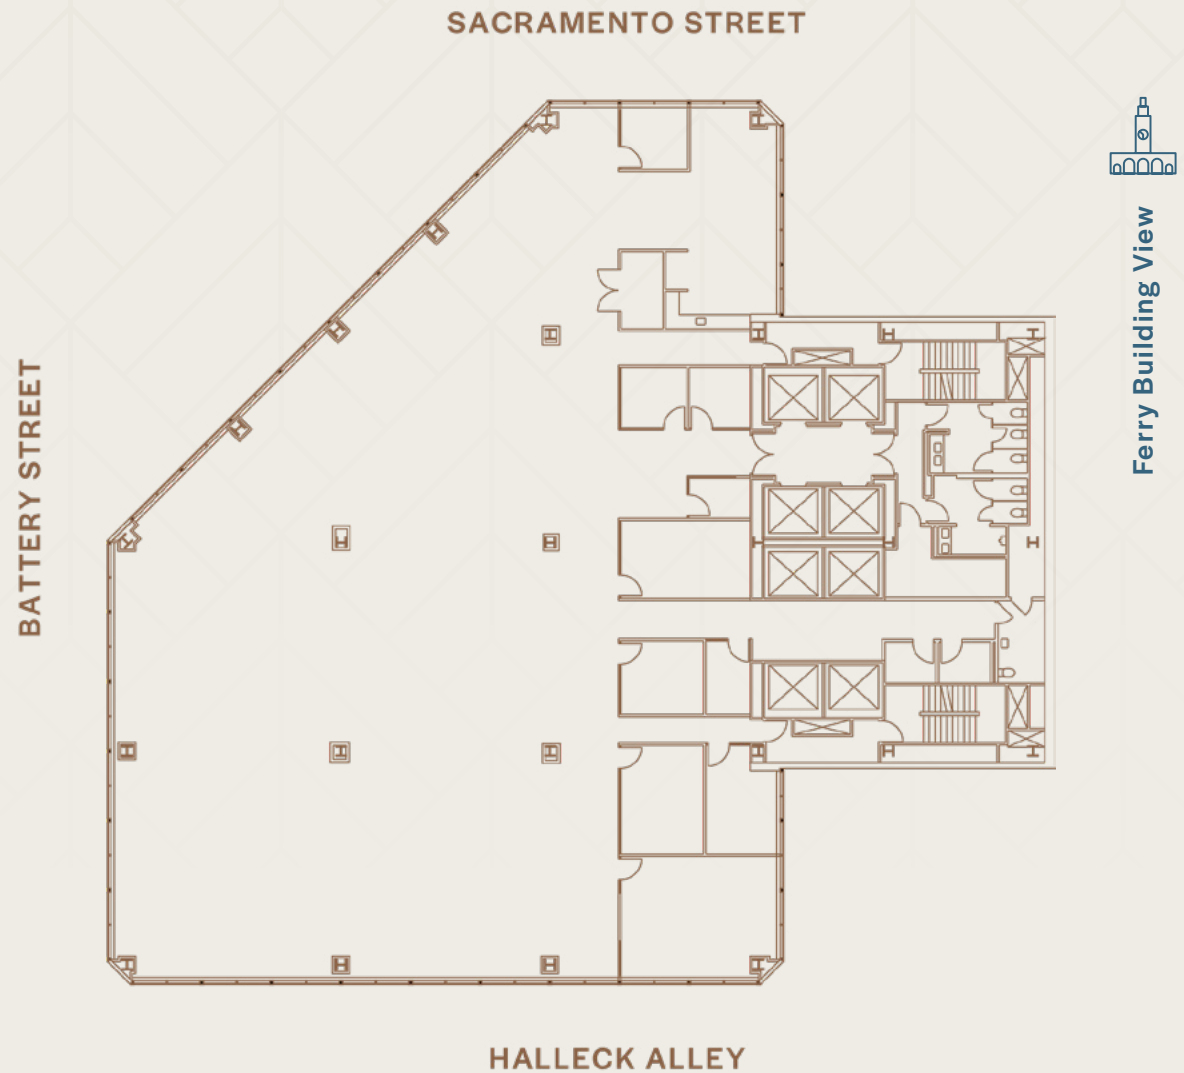

SUITE 600

**13,452 RSF
FULL FLOOR
AVAILABLE NOW**

Highly Creative with exposed ceilings, polished concrete, and hardwood floors throughout.

Ferry Building View

Can be combined with the entire 4th and 5th floors for 40,356 RSF of creative contiguous space.

*Photos of representative space