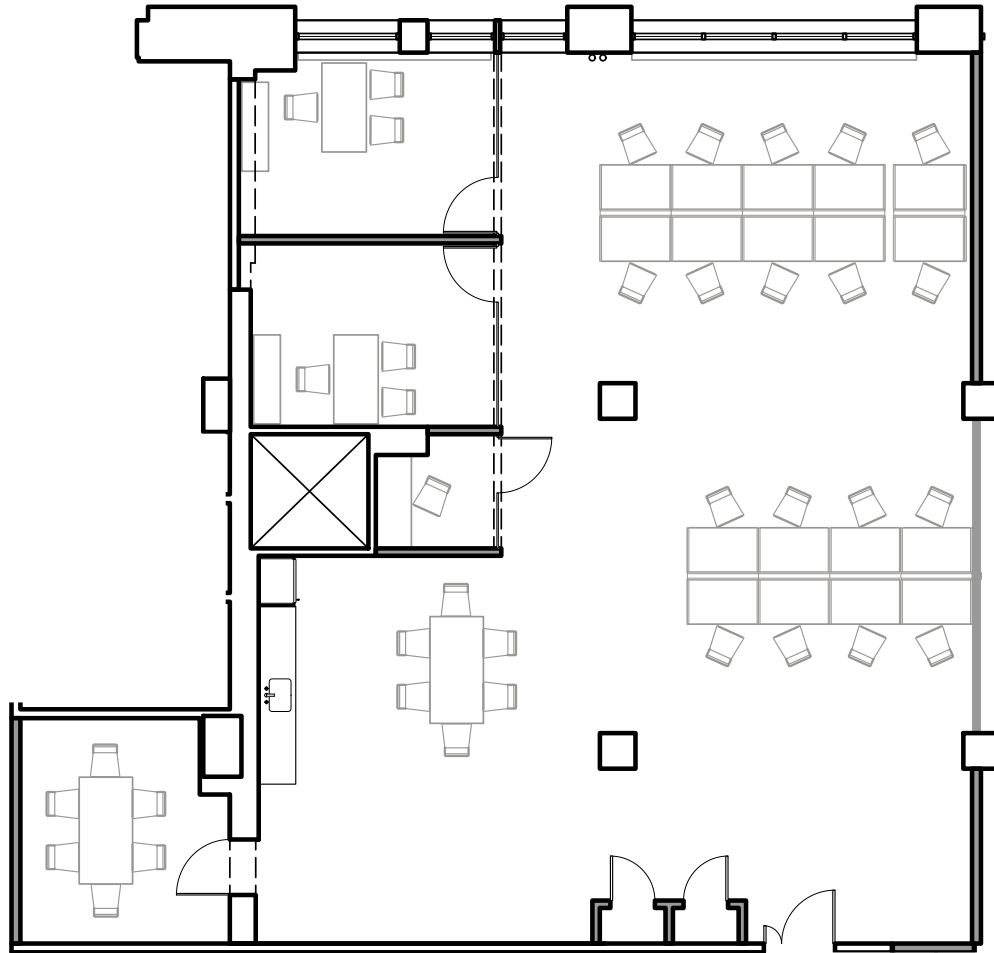

45 Main Street

Space to Work

Suite 632

Total Square Footage: 3,628 RSF