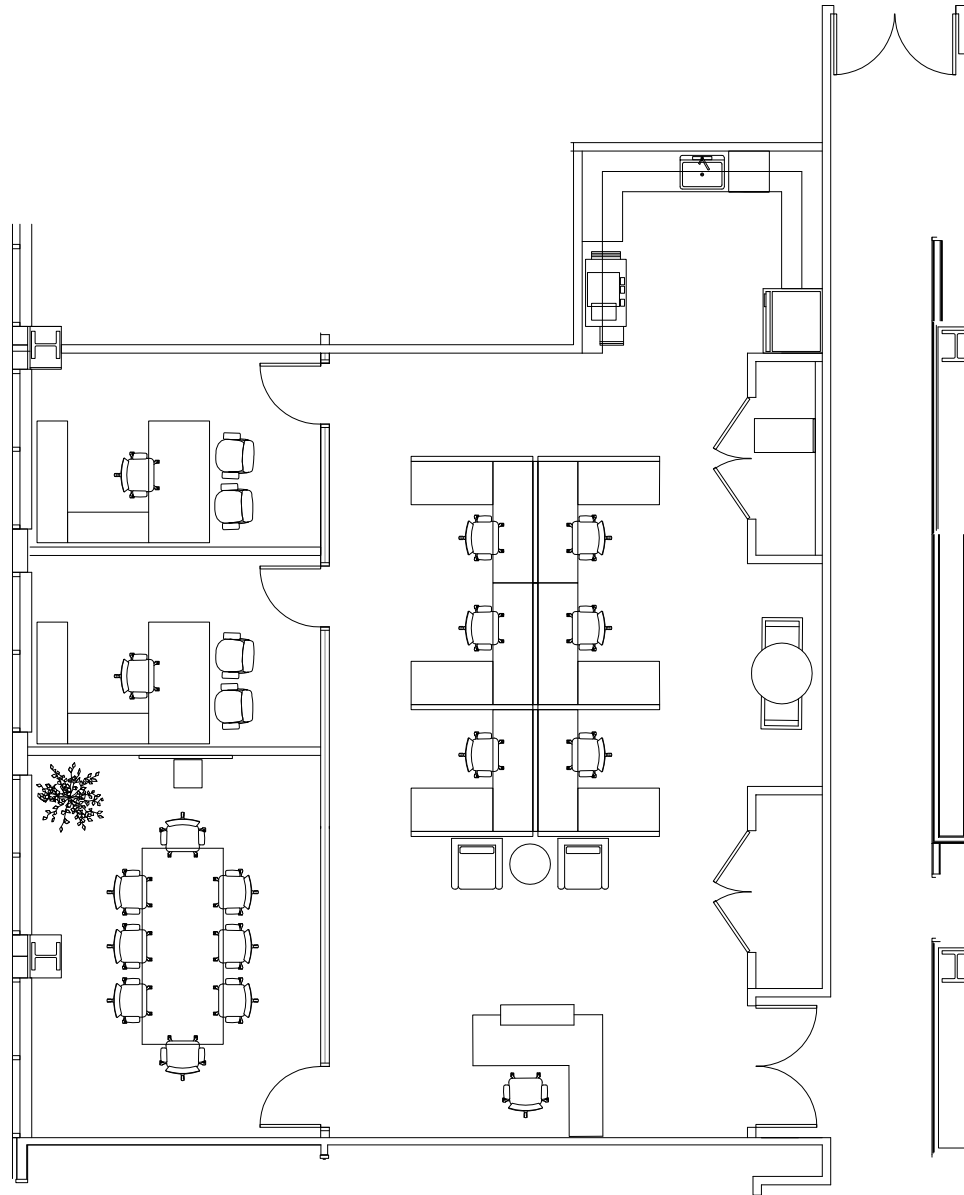

CITYPLACE TOWER

525 Okeechobee Blvd., West Palm Beach, FL

SUITE 855

2,107 SF

For more information, please contact:

JON BLUNK
President
561.288.9556
jblunk@tcrefl.com

LAUREL OSWALD
Executive Director
561.569.2617
loswald@tcrefl.com