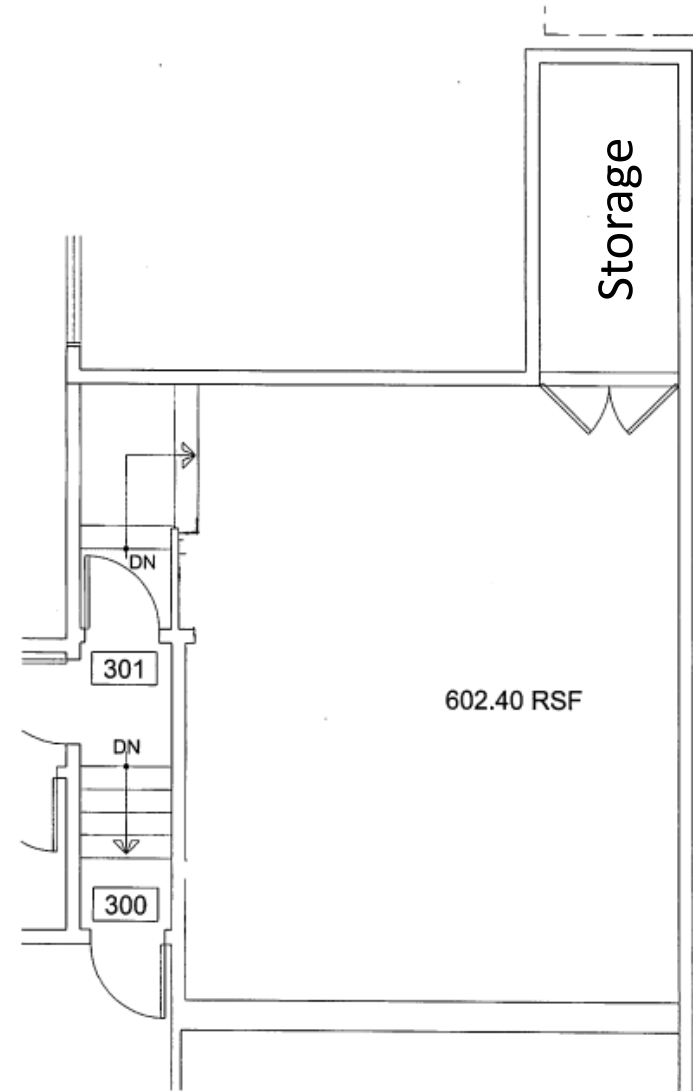

SUITE	SIZE	RATE
301	602 RSF	\$1,400/mo. / FSG

This information is provided in good faith and with the understanding that reasonable care and due diligence shall be required by anyone using it to make material decisions. As with all real estate transactions, all parties must consult with a qualified professional including but not limited to an attorney before signing any contracts. All measurements are approximate and must be independently confirmed.