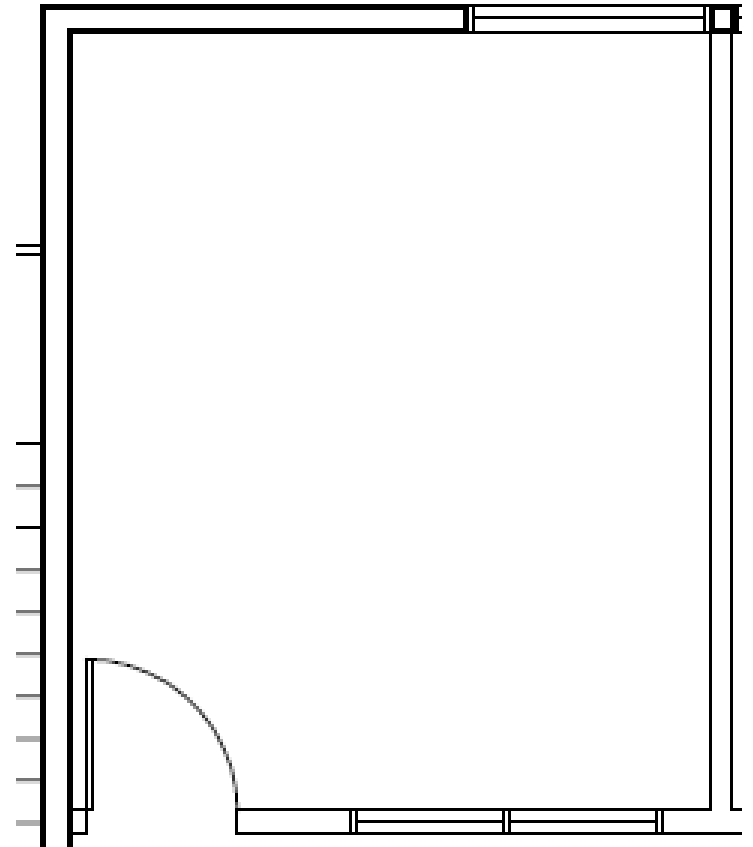

Agoura Hills Professional Building

Property Features

- 3rd Floor Loft Space
- Elevator Served
- Skylights
- Decorator Finishes
- Prime Location / Easy Fwy Access
- Open Creative Space / Storage
- 24/7/365 Access
- Flexible Lease Terms

SUITE	SIZE	RATE
304A	247 RSF	$800/mo. / FSG