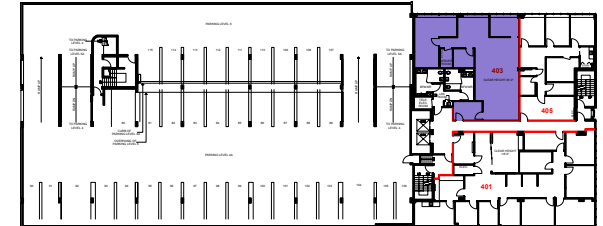

4th Floor

Suite 403 — 1,808 RSF

For leasing information, please contact:

Juan Marin

JUAN.MARIN@BLANCACRE.COM
786.498.4422

Christina Stine Jolley

CHRISTINA.JOLLEY@BLANCACRE.COM
954.395.2112

BLANCA COMMERCIAL REAL ESTATE, INC.
LICENSED REAL ESTATE BROKER
BLANCACRE.COM