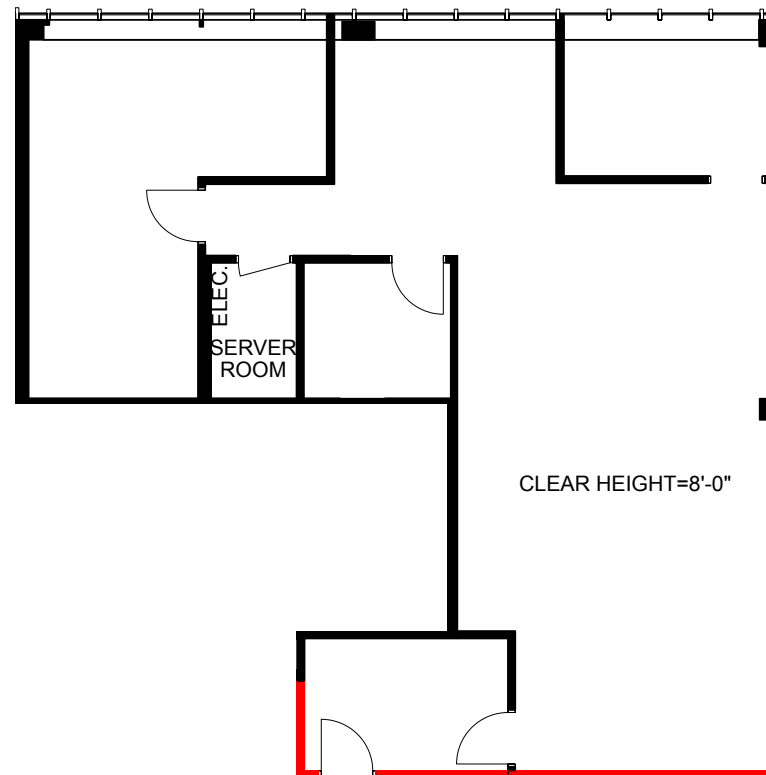

4th Floor

Suite 403 — 1,808 RSF

For leasing information, please contact:

Juan Marin

JUAN.MARIN@BLANCACRE.COM
786.498.4422

Christina Stine Jolley

CHRISTINA.JOLLEY@BLANCACRE.COM
954.395.2112

BLANCA COMMERCIAL REAL ESTATE, INC.
LICENSED REAL ESTATE BROKER
BLANCACRE.COM