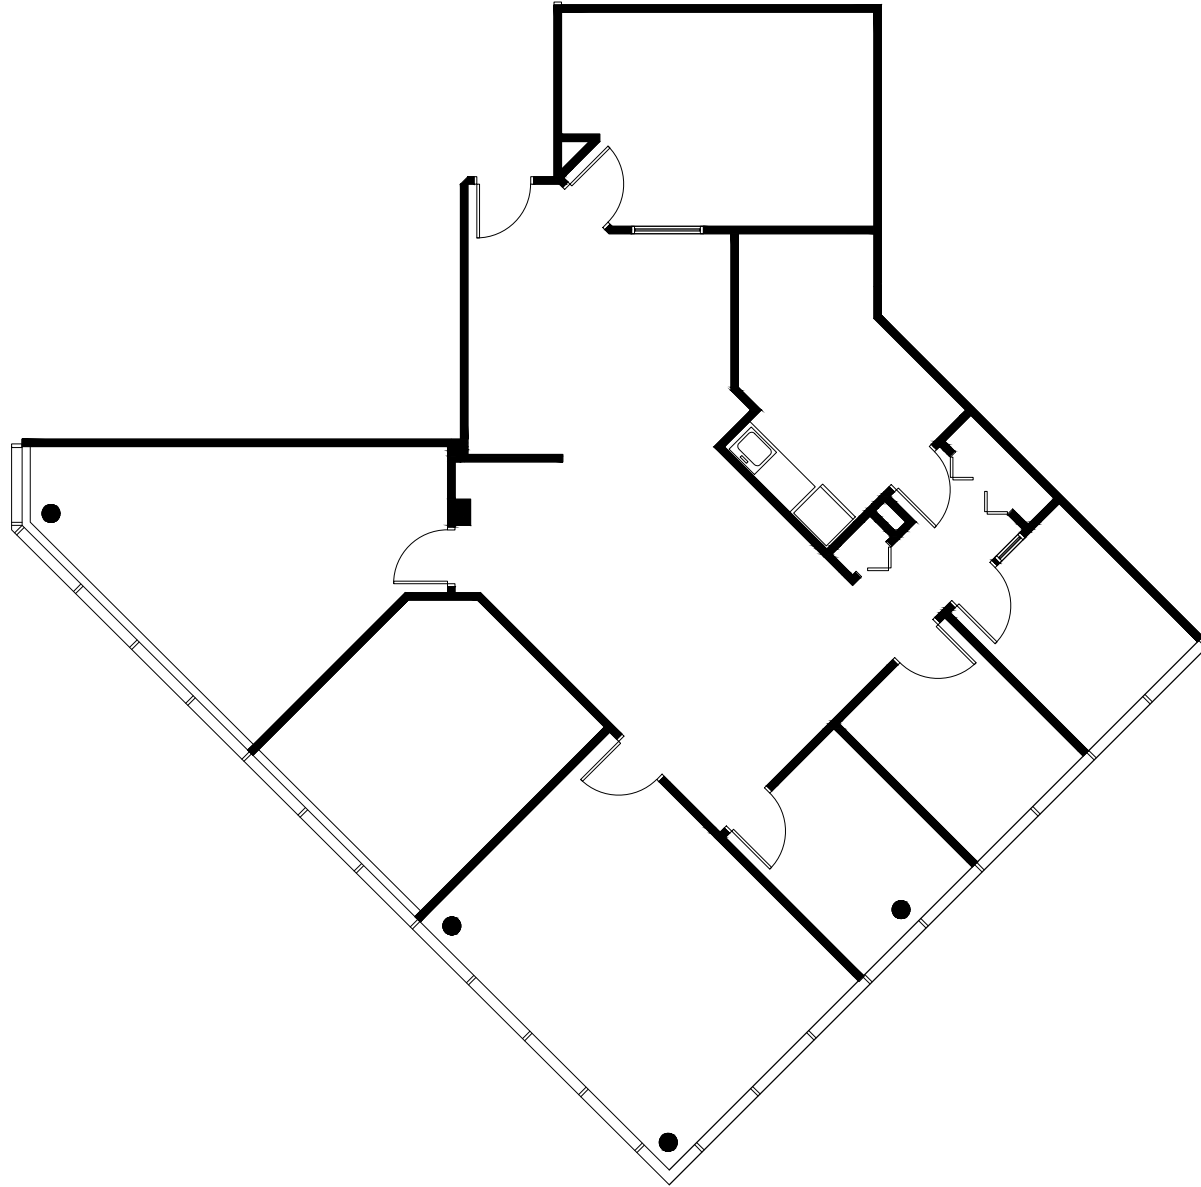

300

SOUTH PINE ISLAND

SUITE 314 | 2,390 SF

300 SOUTH PINE ISLAND ROAD, PLANTATION, FL 33322

BLANCA COMMERCIAL REAL ESTATE, INC.
LICENSED REAL ESTATE BROKER | BLANCACRE.COM

ANDREW ACKERMAN | 954.980.5116
andrew.ackerman@blancacre.com