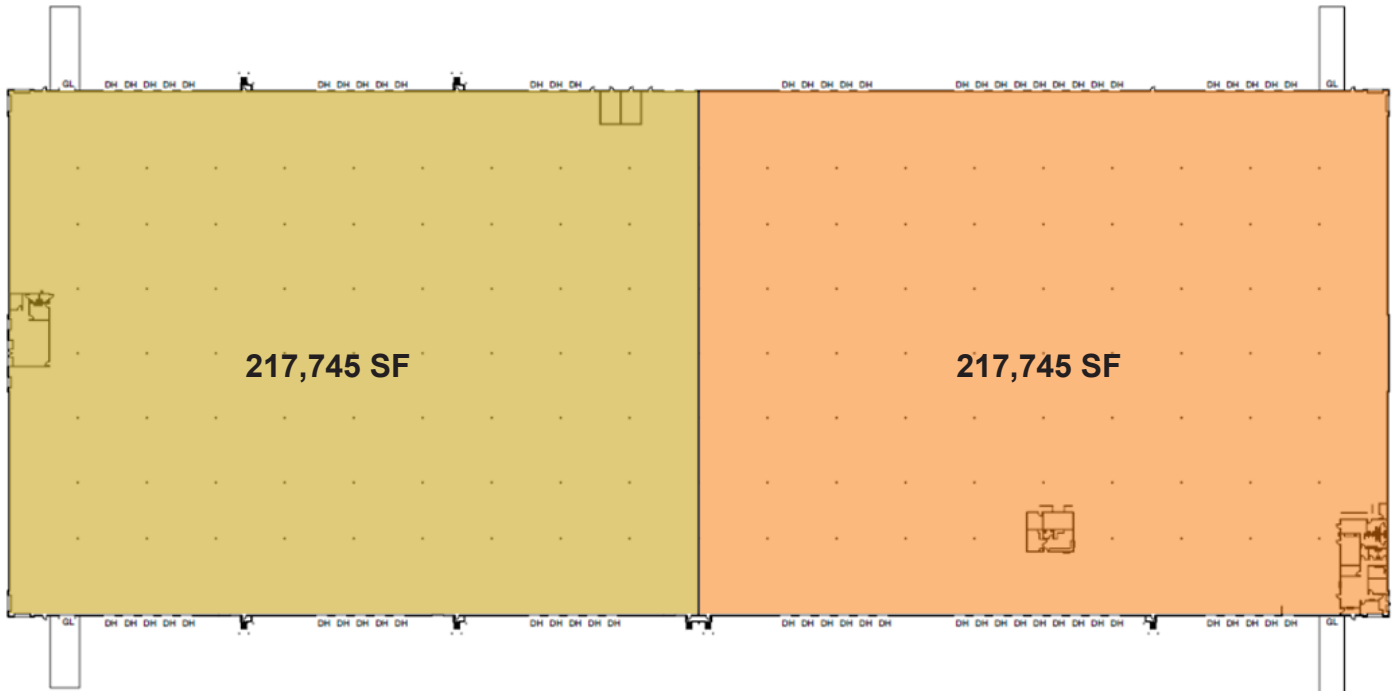

1411 TANGIER DRIVE

MIDDLE RIVER, MD

Size: 435,490 SF
Office Area: 5,600 SF
Docks: 65 doors + 37 knock outs
Drive-ins: Four (4) 12' x 14' doors
Clear Height: 32' clear
Column Spacing: 50' x 53'
Trailer Drops: 40 spaces
Sprinkler: ESFR
Lighting: LED