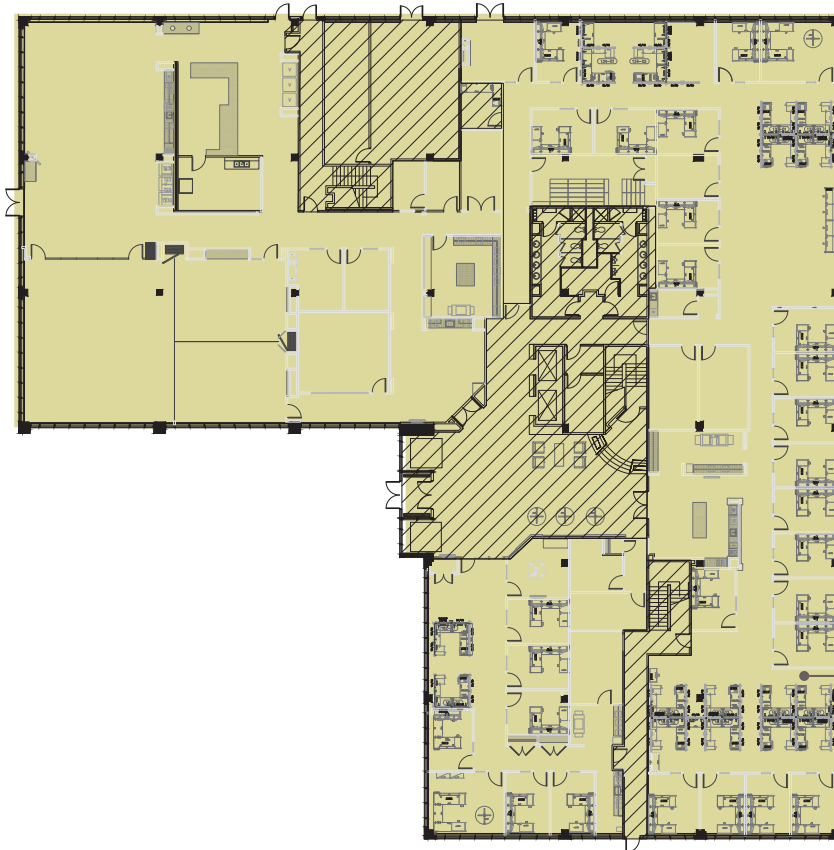

CHESTERBROOK

640

LEE RD

First Floor Availabilities

Suite 100
22,602 SF

JLL | Jones Lang LaSalle Brokerage, Inc.
550 Swedesford Road, Suite 260
Wayne, PA 19087

Doug Newbert
610.249.2273
doug.newbert@jll.com

Mike MacCroy
610.249.2270
mike.maccroy@jll.com