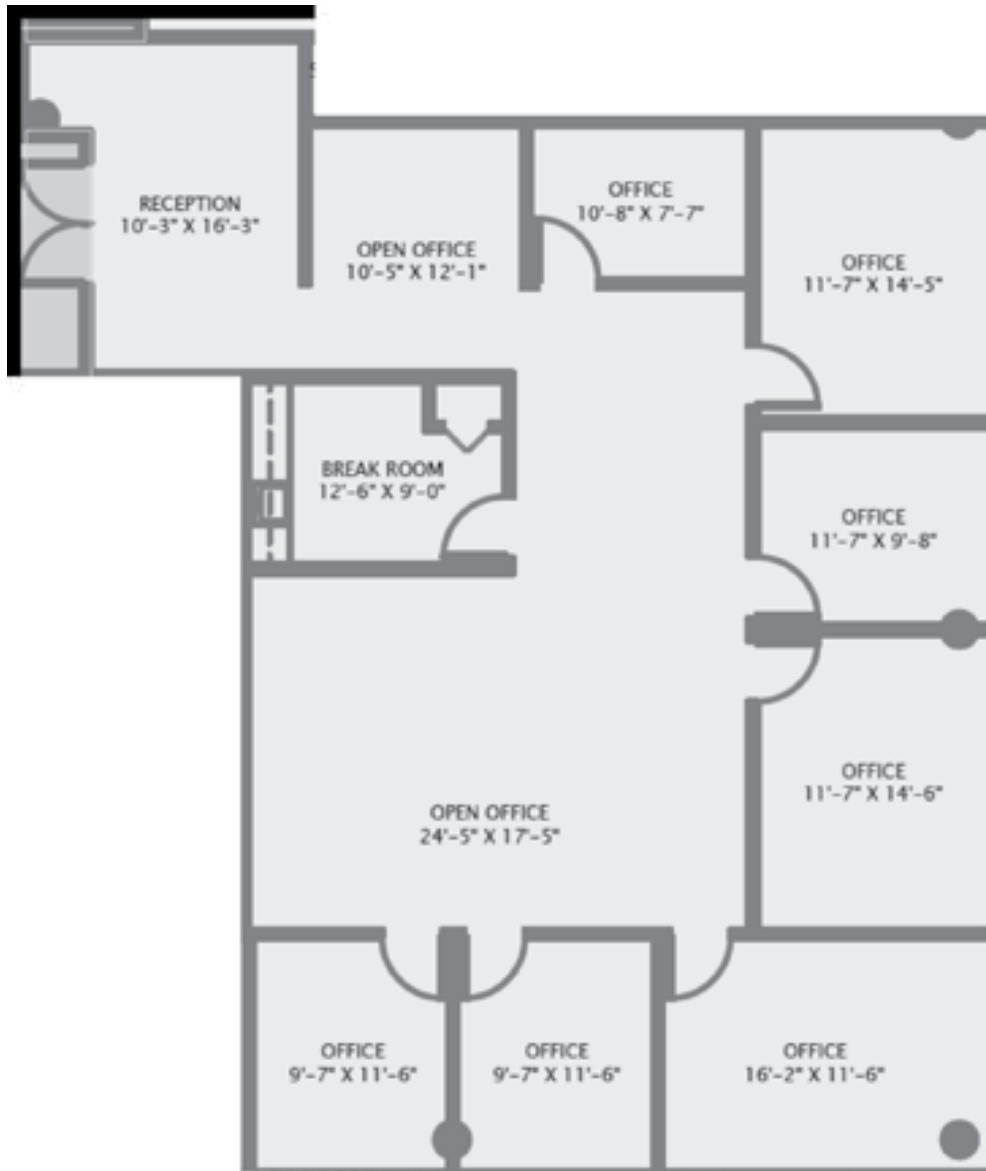

101 Centre | Suite 300 | 2,550 SF  
101 NE 3rd Avenue | Fort Lauderdale, Florida 33301

FOR LEASE