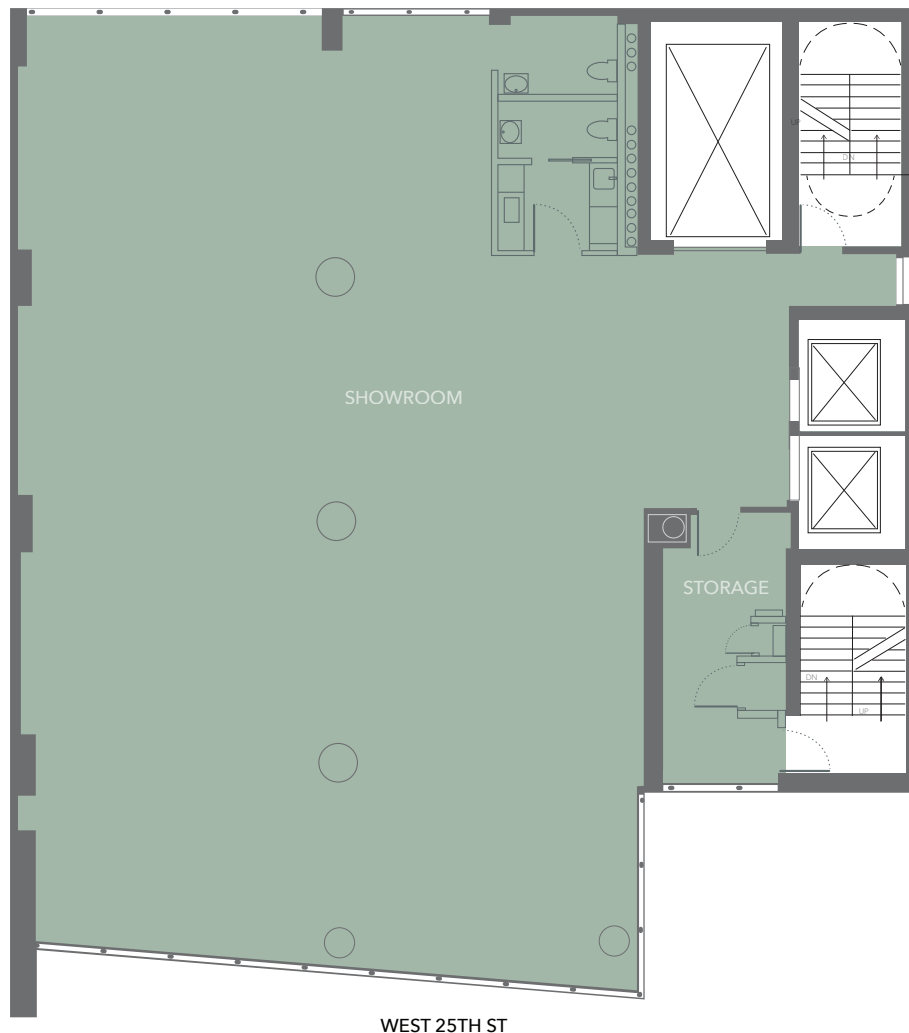

EXCLUSIVE LISTING

545 WEST 25TH STREET

CLICK
HERE FOR
A VIRTUAL
TOUR OF THE
5TH FLOOR

CHELSEAARTSTOWER

545 WEST 25TH STREET

AREA (approx.) Entire 4th Floor 5,400 RSF
Entire 5th Floor 5,400 RSF
Floors can be leased separately or together

RENT \$65 per rentable square foot

POSSESSION Immediate

- COMMENTS**
- Perfect for fashion, tech, media, finance, and family office
 - Panoramic views of the City and Hudson River
 - Steps from the High Line
 - 11' ceilings
 - Move-in ready
 - Two passenger elevators and a large freight elevator
 - 24/7 access and attended lobby
 - Preeminent Chelsea Building in the heart of the Gallery District