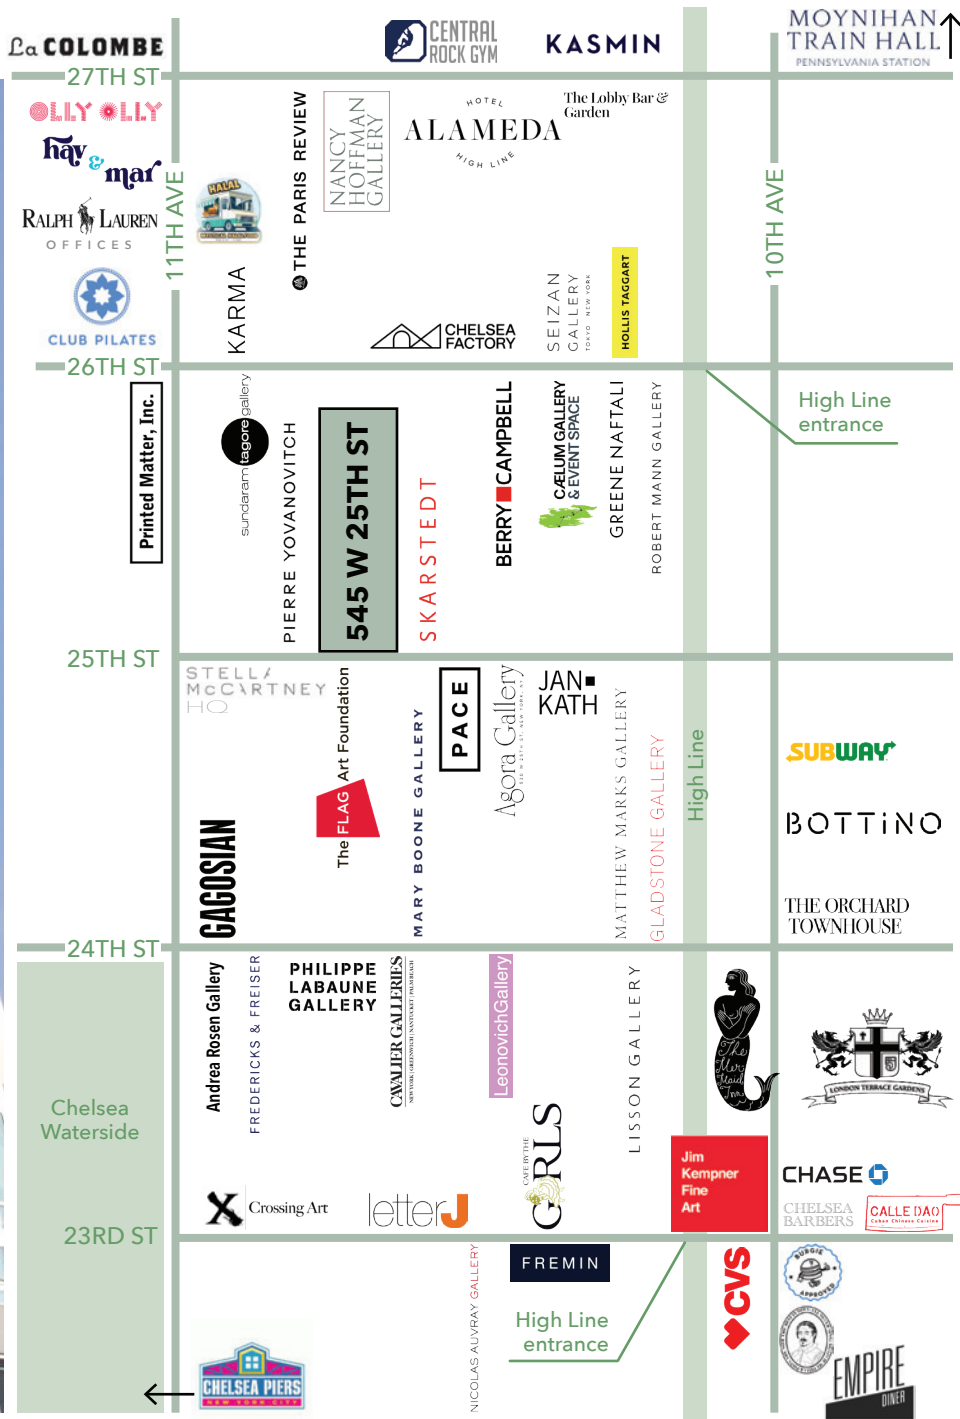

545 WEST 25TH STREET

FOR MORE INFORMATION CONTACT EXCLUSIVE AGENTS:

Joel Isaacs
646 710 3890
joel@isaacsandcompany.com

Greg Flood
646 710 3894
greg@isaacsandcompany.com