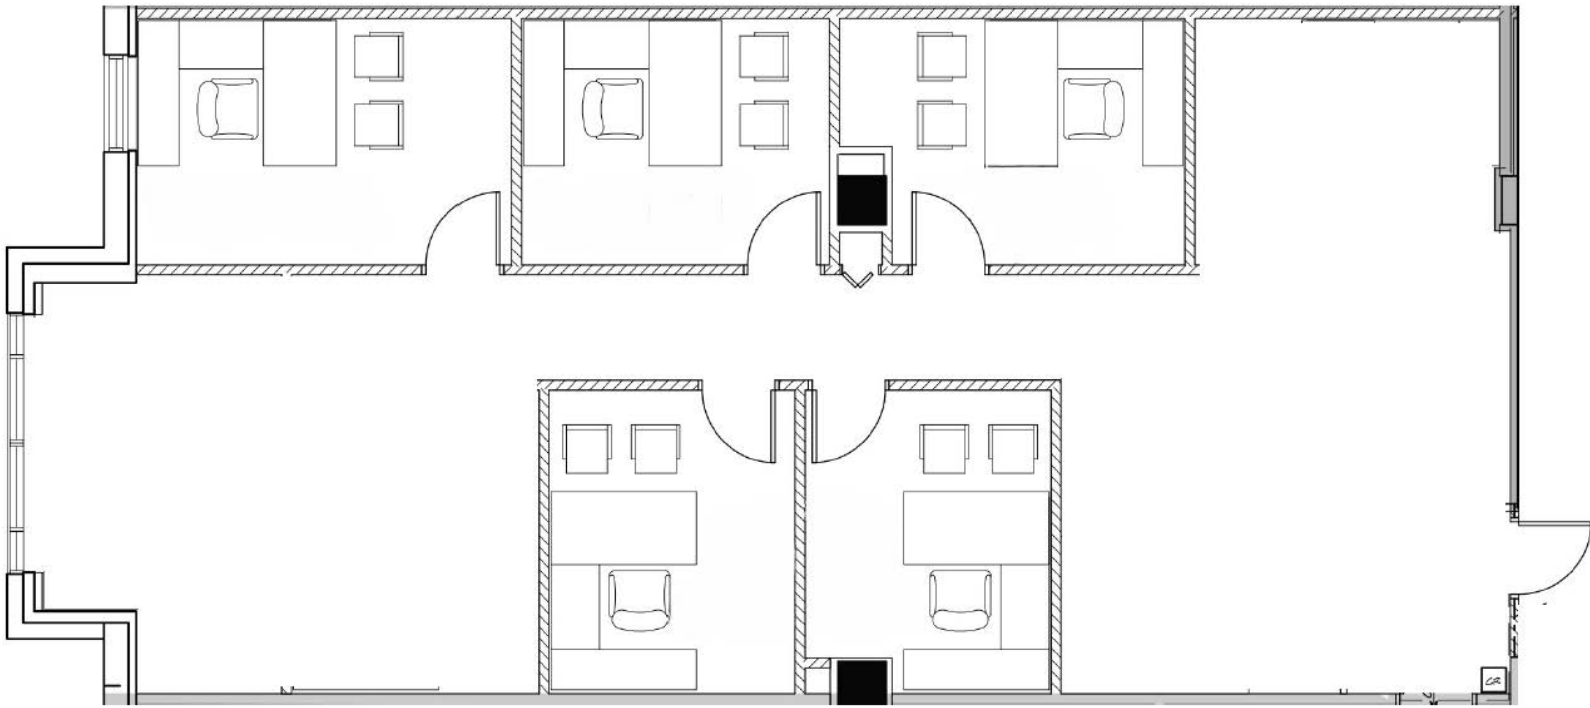

# EMERALD VIEW AT VISTA CENTER

SUITE 370 | 1,933 SF

FOR MORE INFORMATION, PLEASE CONTACT:

**KEVIN MCCARTHY**  
Senior Managing Director  
+1 561 292 2668  
kevin.mccarthy@jll.com

**KEVIN PROBEL**  
Senior Managing Director  
+1 561 676 2131  
kevin.probel@jll.com