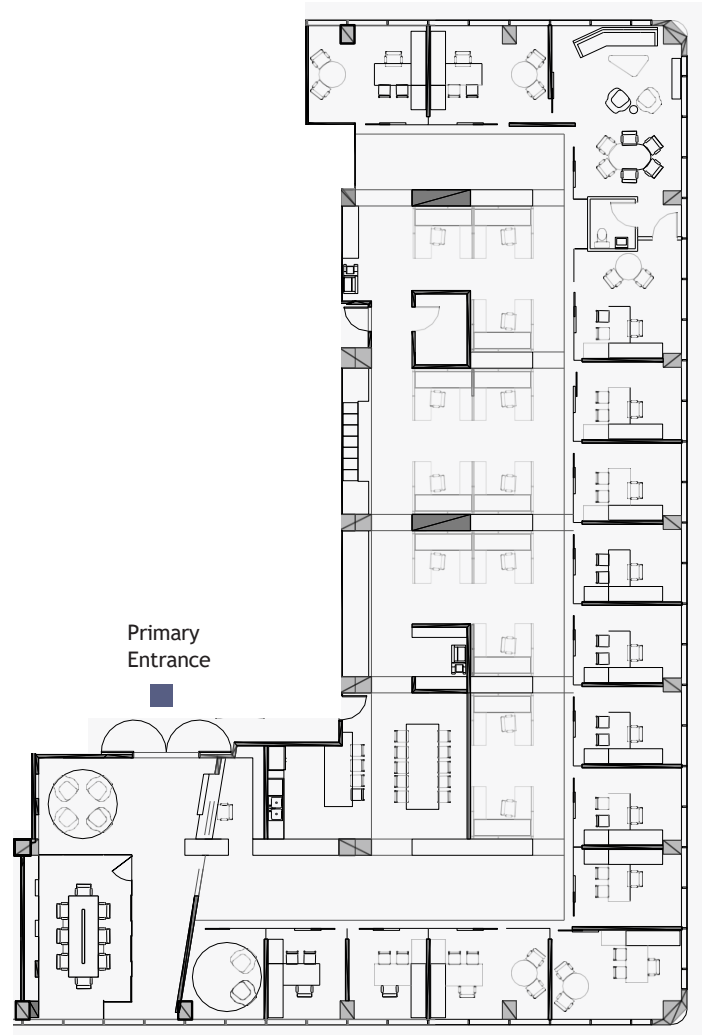

FAIRWINDS TOWER

135 W. Central Blvd.
Orlando, FL 32801

Available August 1, 2026

Suite 900

7,344 RSF

FOR LEASING INFORMATION:

Micah Strader
Managing Director

407.982.8688
micah.strader@jll.com