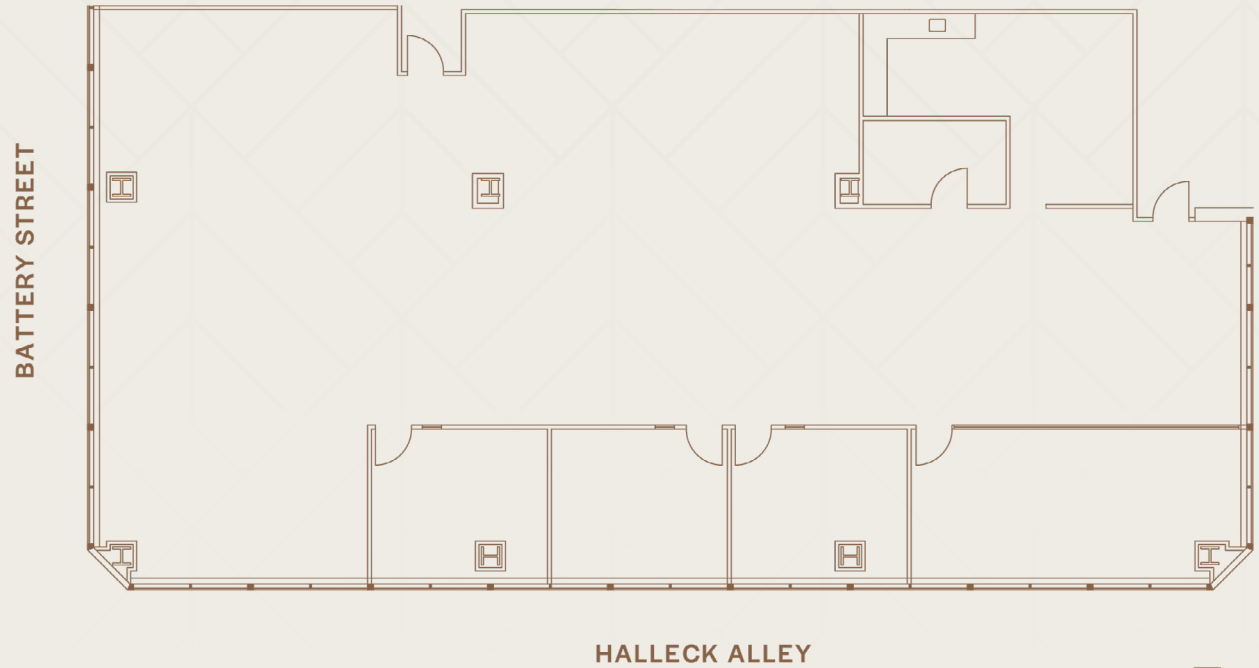

SUITE 750

**6,208 RSF
SOUTHERN PORTION
AVAILABLE NOW**

Traditional office suite with recent improvements.

*Can be combined with
suite 700 for 12,870 SF.*

*Photos of representative space