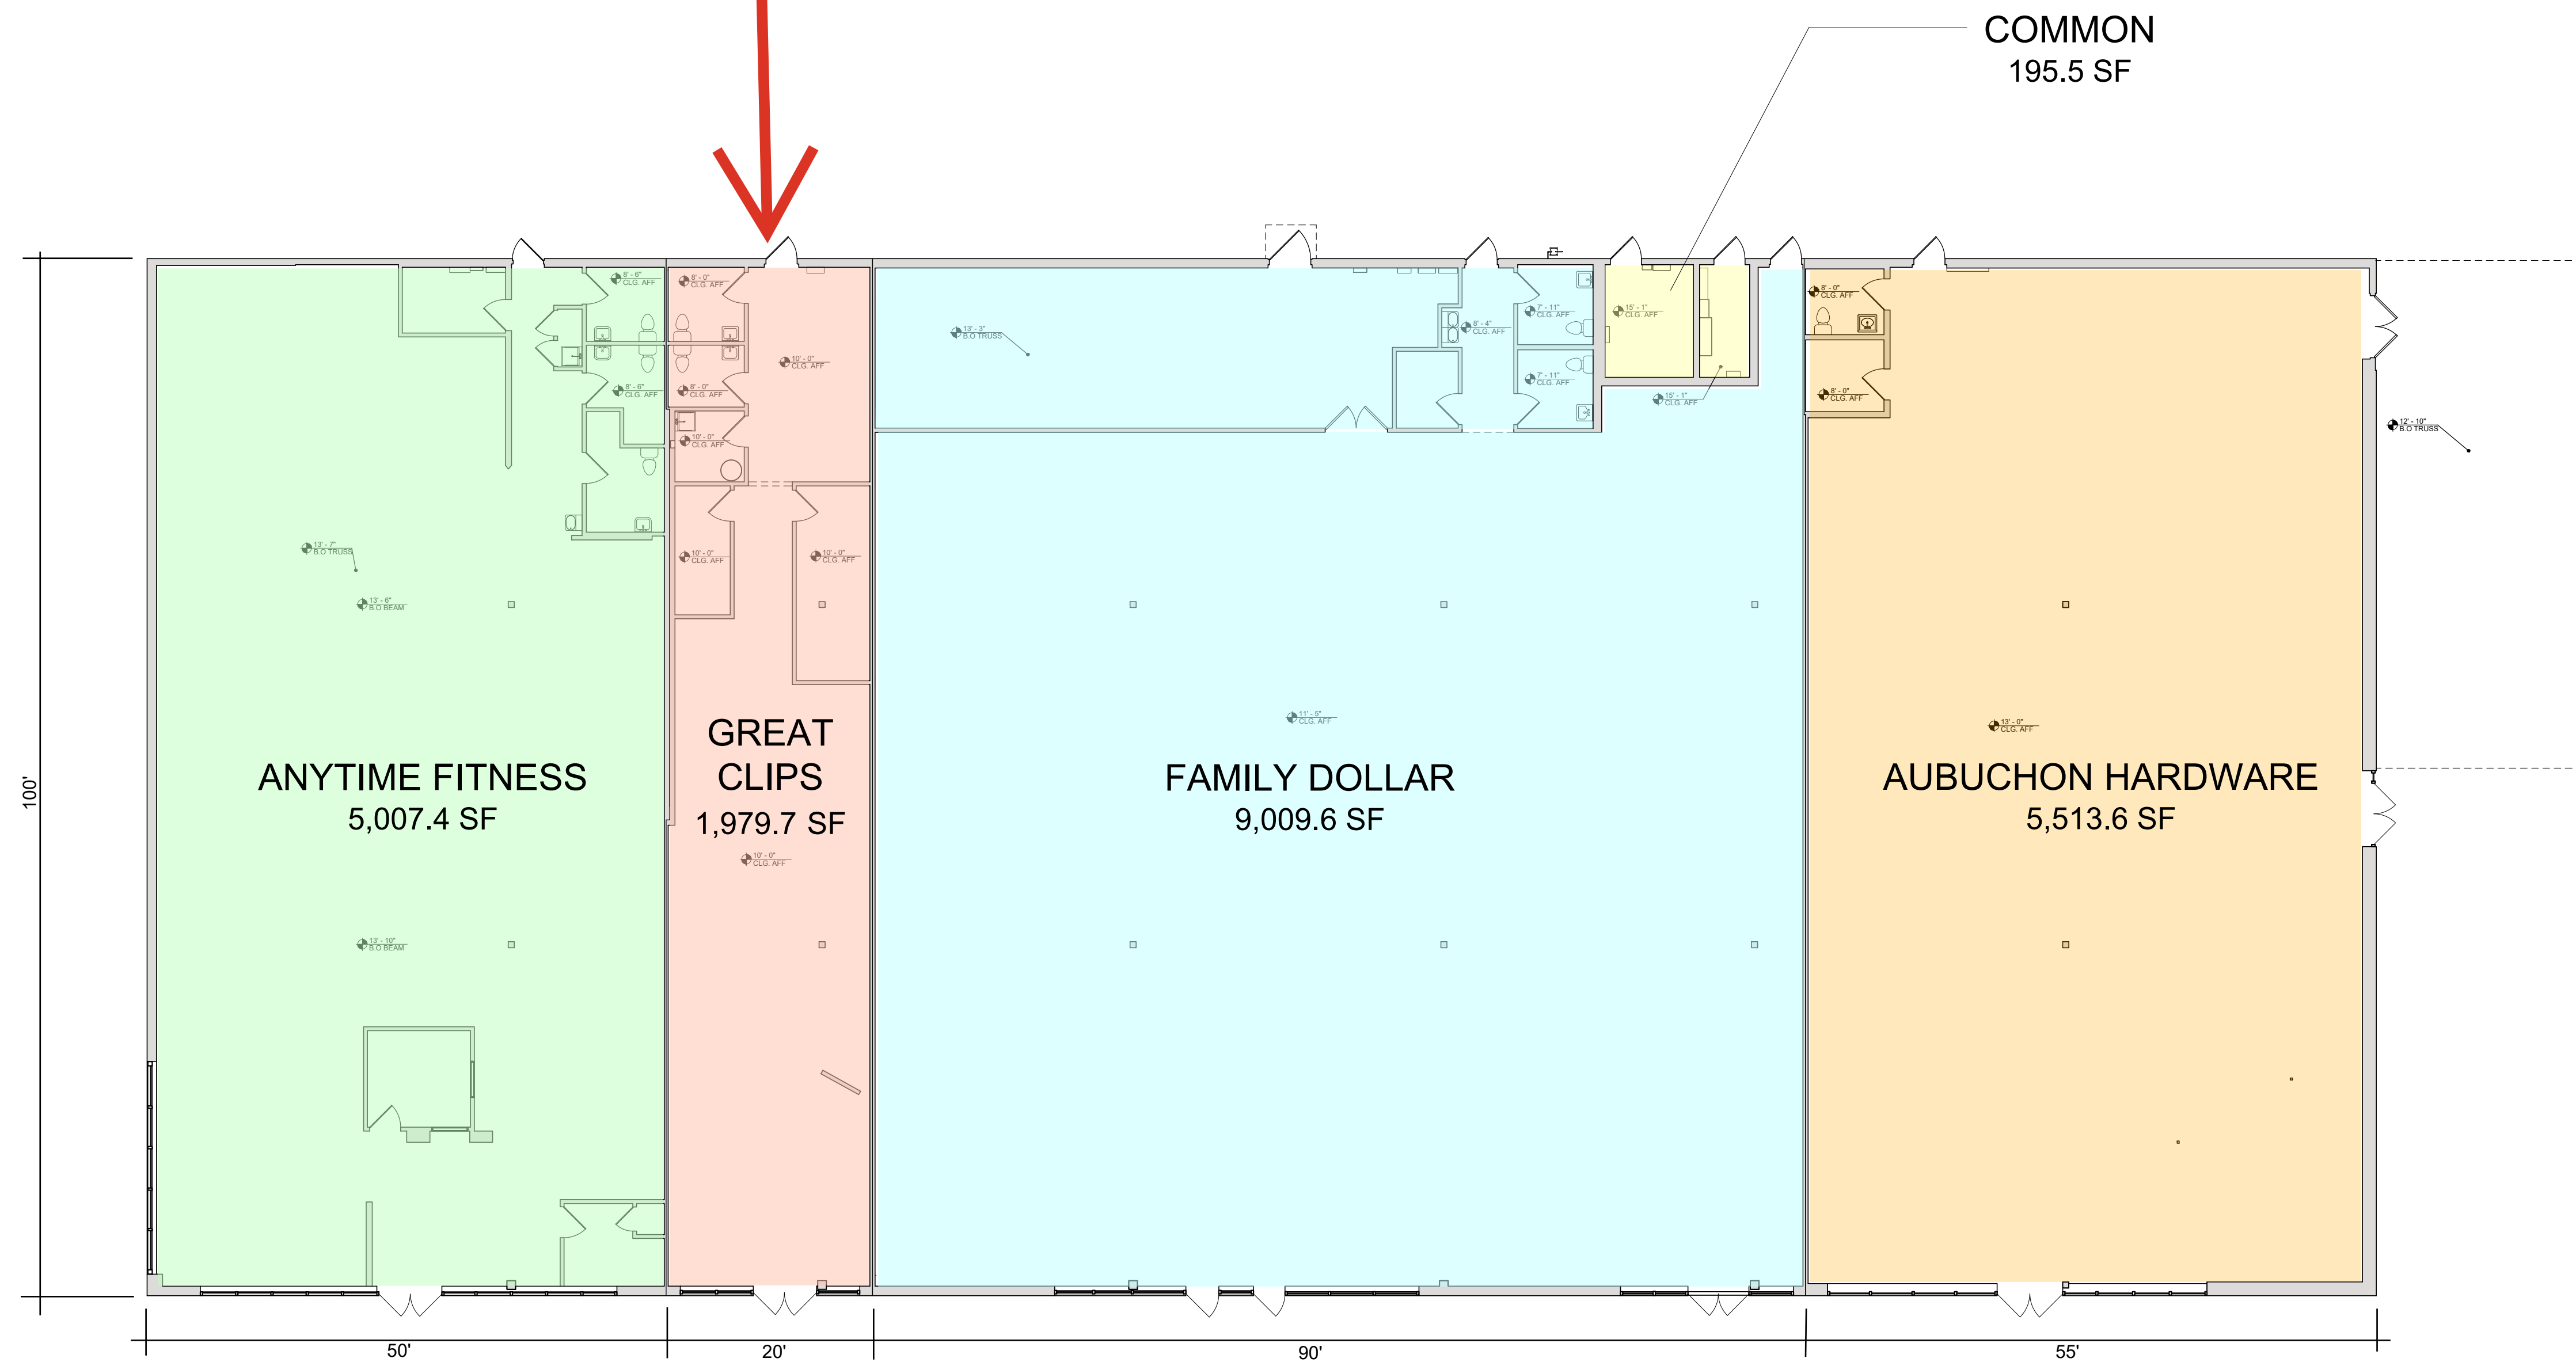

TURNKEY SALON SPACE AVAILABLE 5/1/2026

TOTAL AREA: 21,529.7 SF

FIRST FLOOR
479 East Main St

POINTKNOWN

418 MASSACHUSETTS AVENUE
ARLINGTON, MA
02474

617 575 2222
POINTKNOWN.COM

479 East Main St
Southbridge, MA

Stamp

**NOT FOR
CONSTRUCTION**

Key Plan

Drawing Title
FIRST FLOOR

Job Number	GCD02
Drawn by	Author
Checked	Checker
Date	02-10-2025
Scale	3/8" = 1'-0"
Drawing No.	

XC1.0