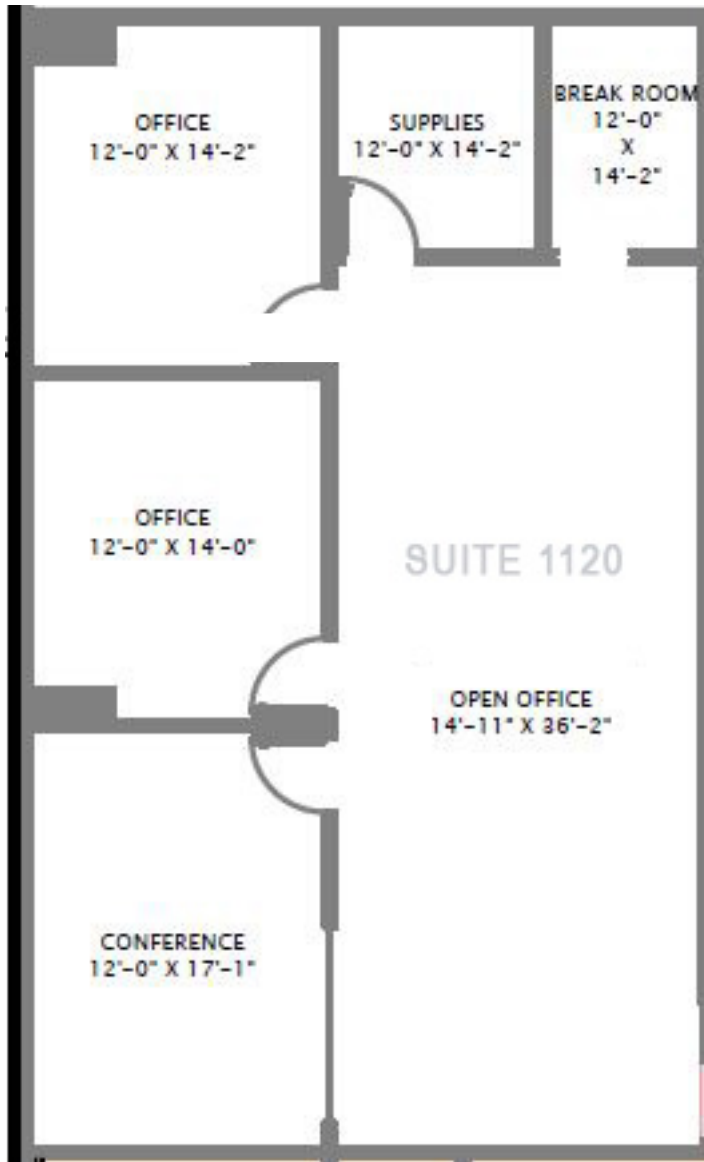

TOWER 101 | 1120 | 1,585 SF

101 NE 3rd Avenue | Fort Lauderdale, Florida 33301

FOR LEASE

Contact Us

John Criddle
Executive Vice President
+1 561 283 5176
john.criddle@cbre.com

Joseph Freitas
Senior Vice President
+1 561 512 8844
joe.freitas@cbre.com