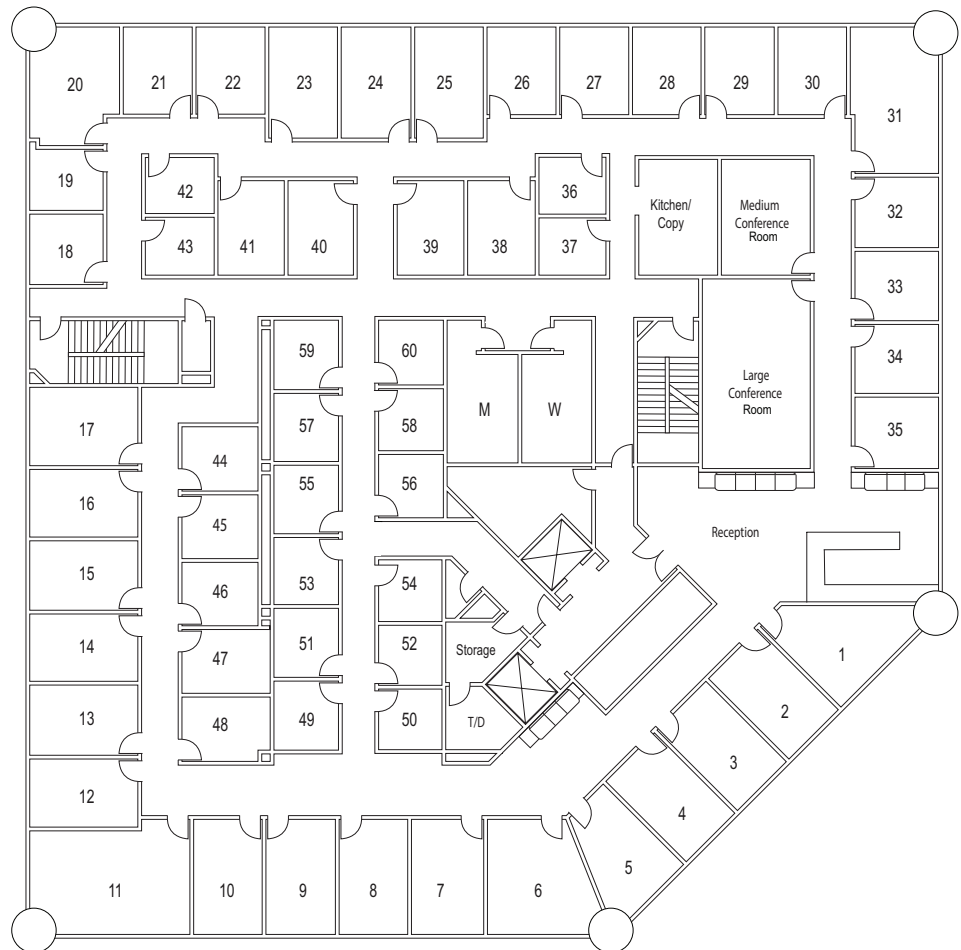

PREMIER DIFFERENCE

We've been perfecting the professional workspace for over 21 years.

- Highly-Professional Atmosphere
- On-Site Manager & Support Staff
- Scalable Solutions for Individuals and Teams
- On-Site Billing
- 90+ Locations Nationwide