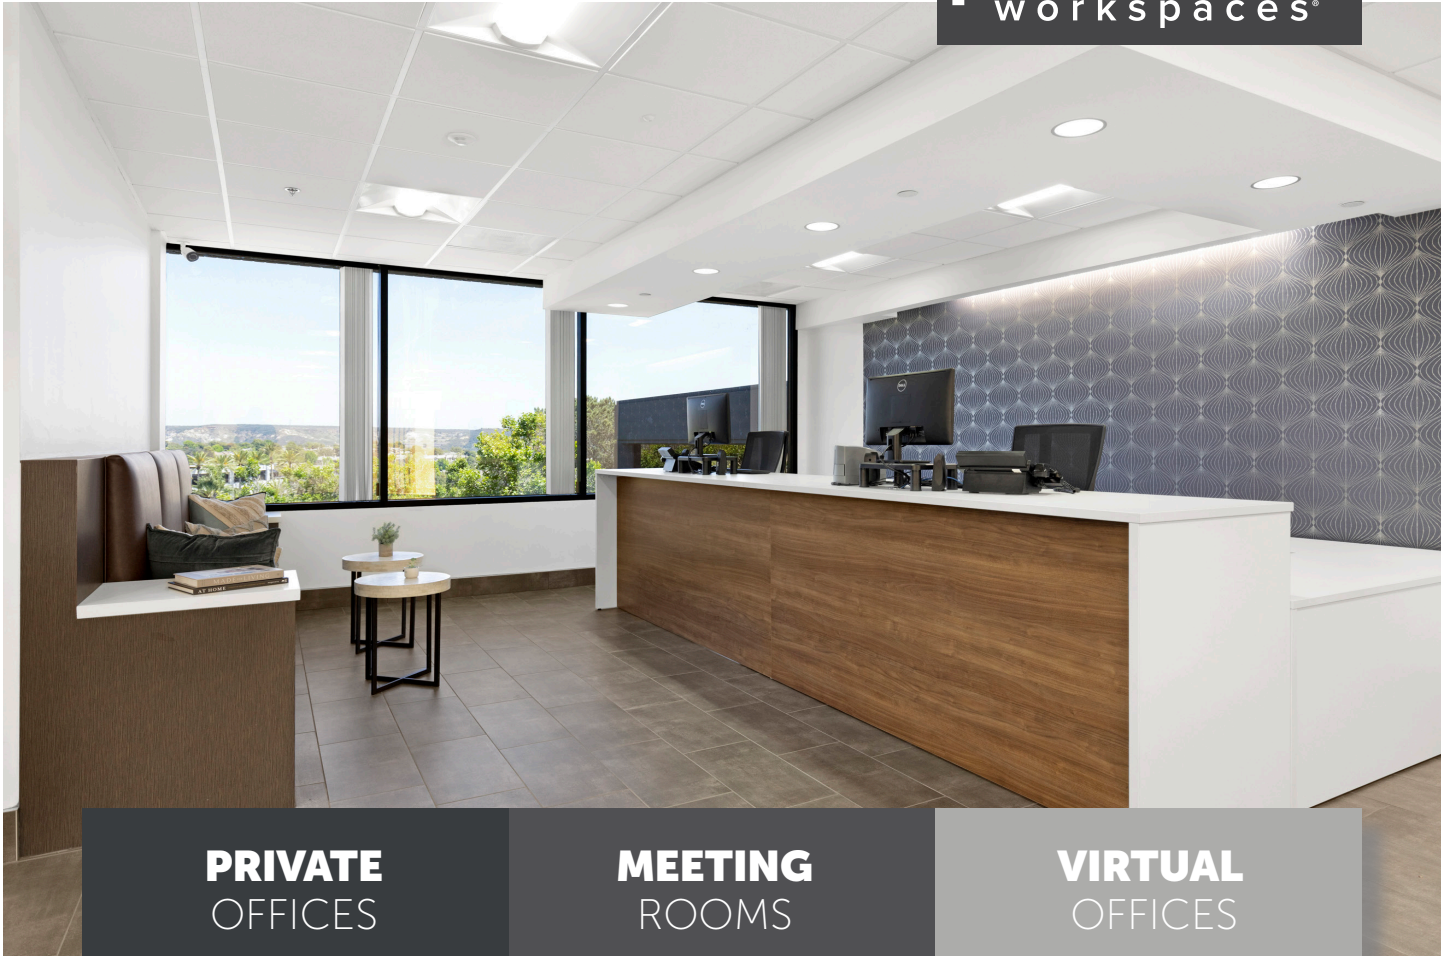

## PRIVATE OFFICES

Highly professional private offices for individuals and teams that are flexible and scaled for growth.

## MEETING ROOMS

Spacious, well-appointed meeting rooms with on-site administrative support. Available for an hour, day or longer.

## VIRTUAL OFFICES

Establish a business presence with mail handling, phone answering or meeting room time.

## ABOUT THIS LOCATION

This beautiful, top floor suite features expansive with 60 recently constructed private exterior and interior offices. Enjoy the view from your well-appointed office or relax and new exterior common areas with a large fountain and outdoor seating. Del Mar is just minutes away from Downtown San Diego, restaurants, and shopping!