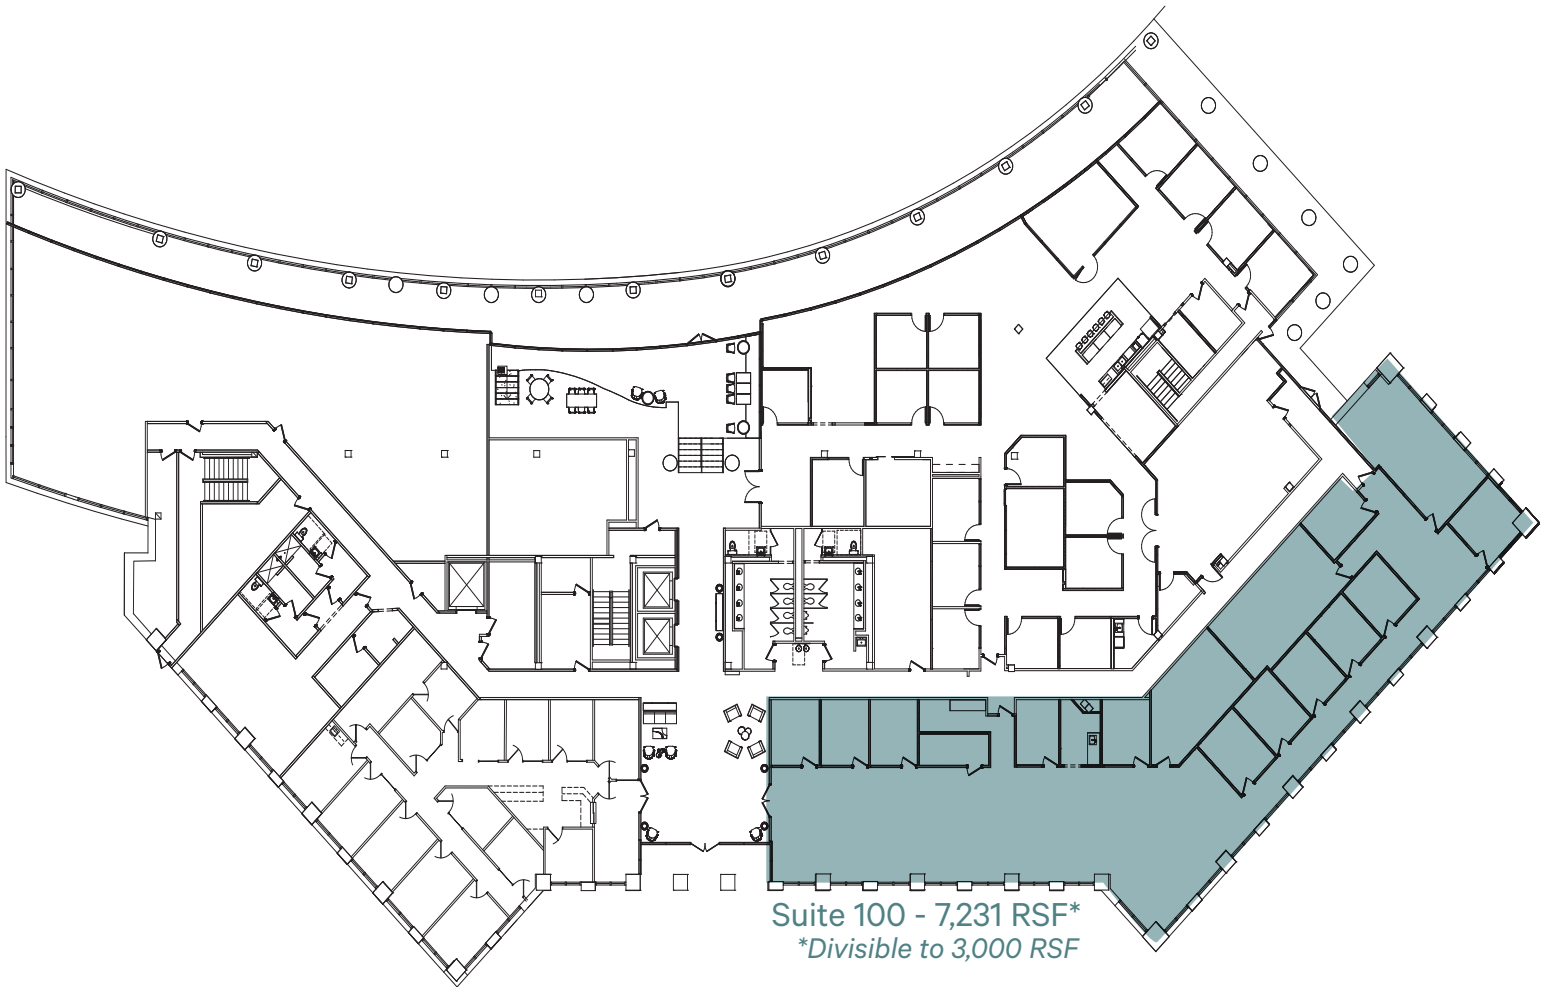

Fountain Square II

4925 Independence Parkway
Tampa, FL 33634

Suite Sheet

1st Floor

Contact Us

Barry Hanerfeld

Senior Vice President

+1 813 334 7561