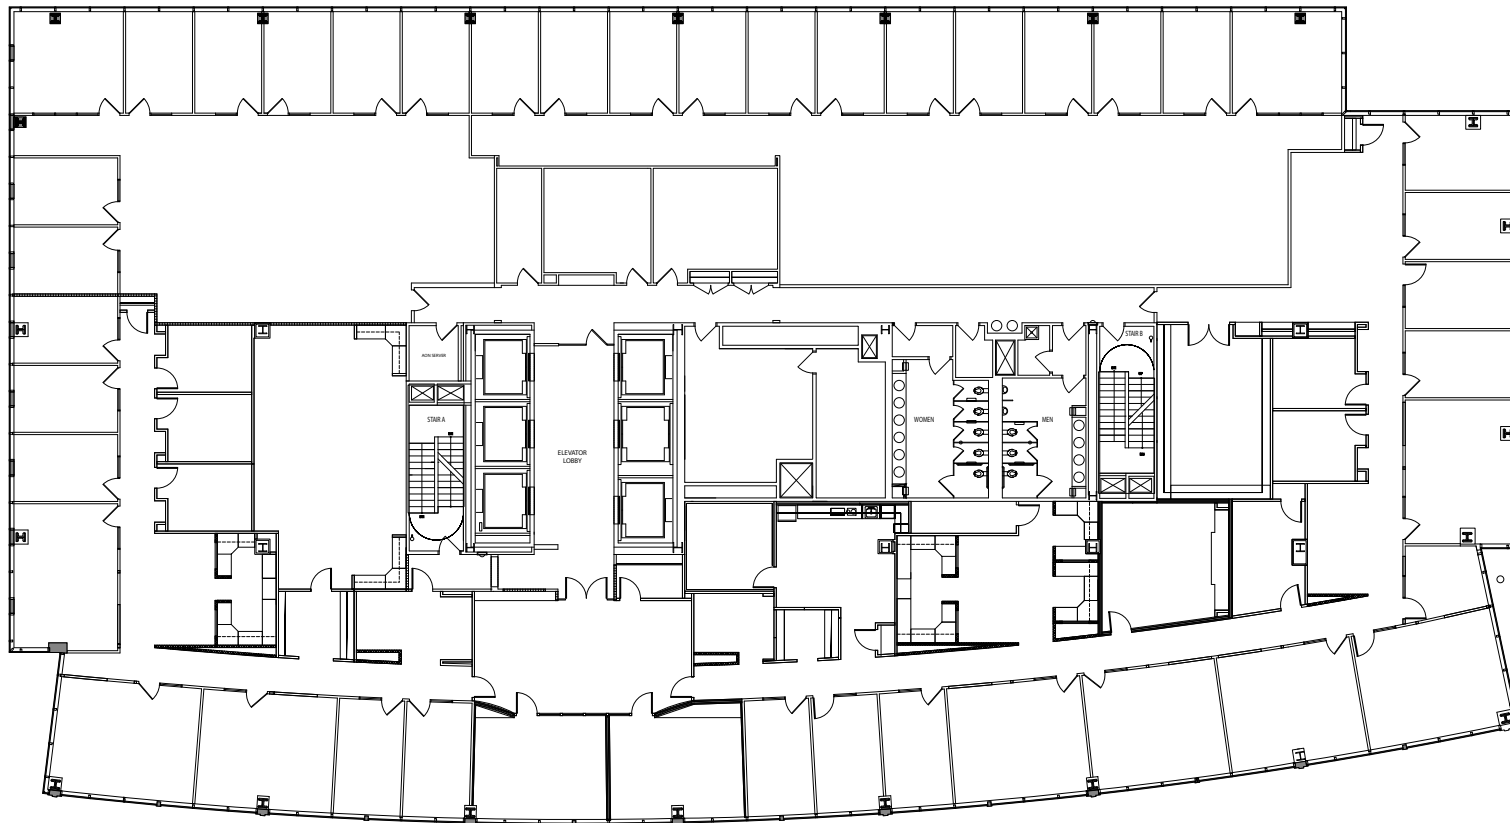

500 EAST PRATT

6th Floor | 24,937 SQ.FT. (full floor)

HARBORSIDE - PRATT STREET

FOR MORE INFORMATION

JOSE FLEFIL | MANAGING DIRECTOR

301.474.3326 | JFLEFIL@MORNING-CALM.COM

MORNING CALM
ADVISORS