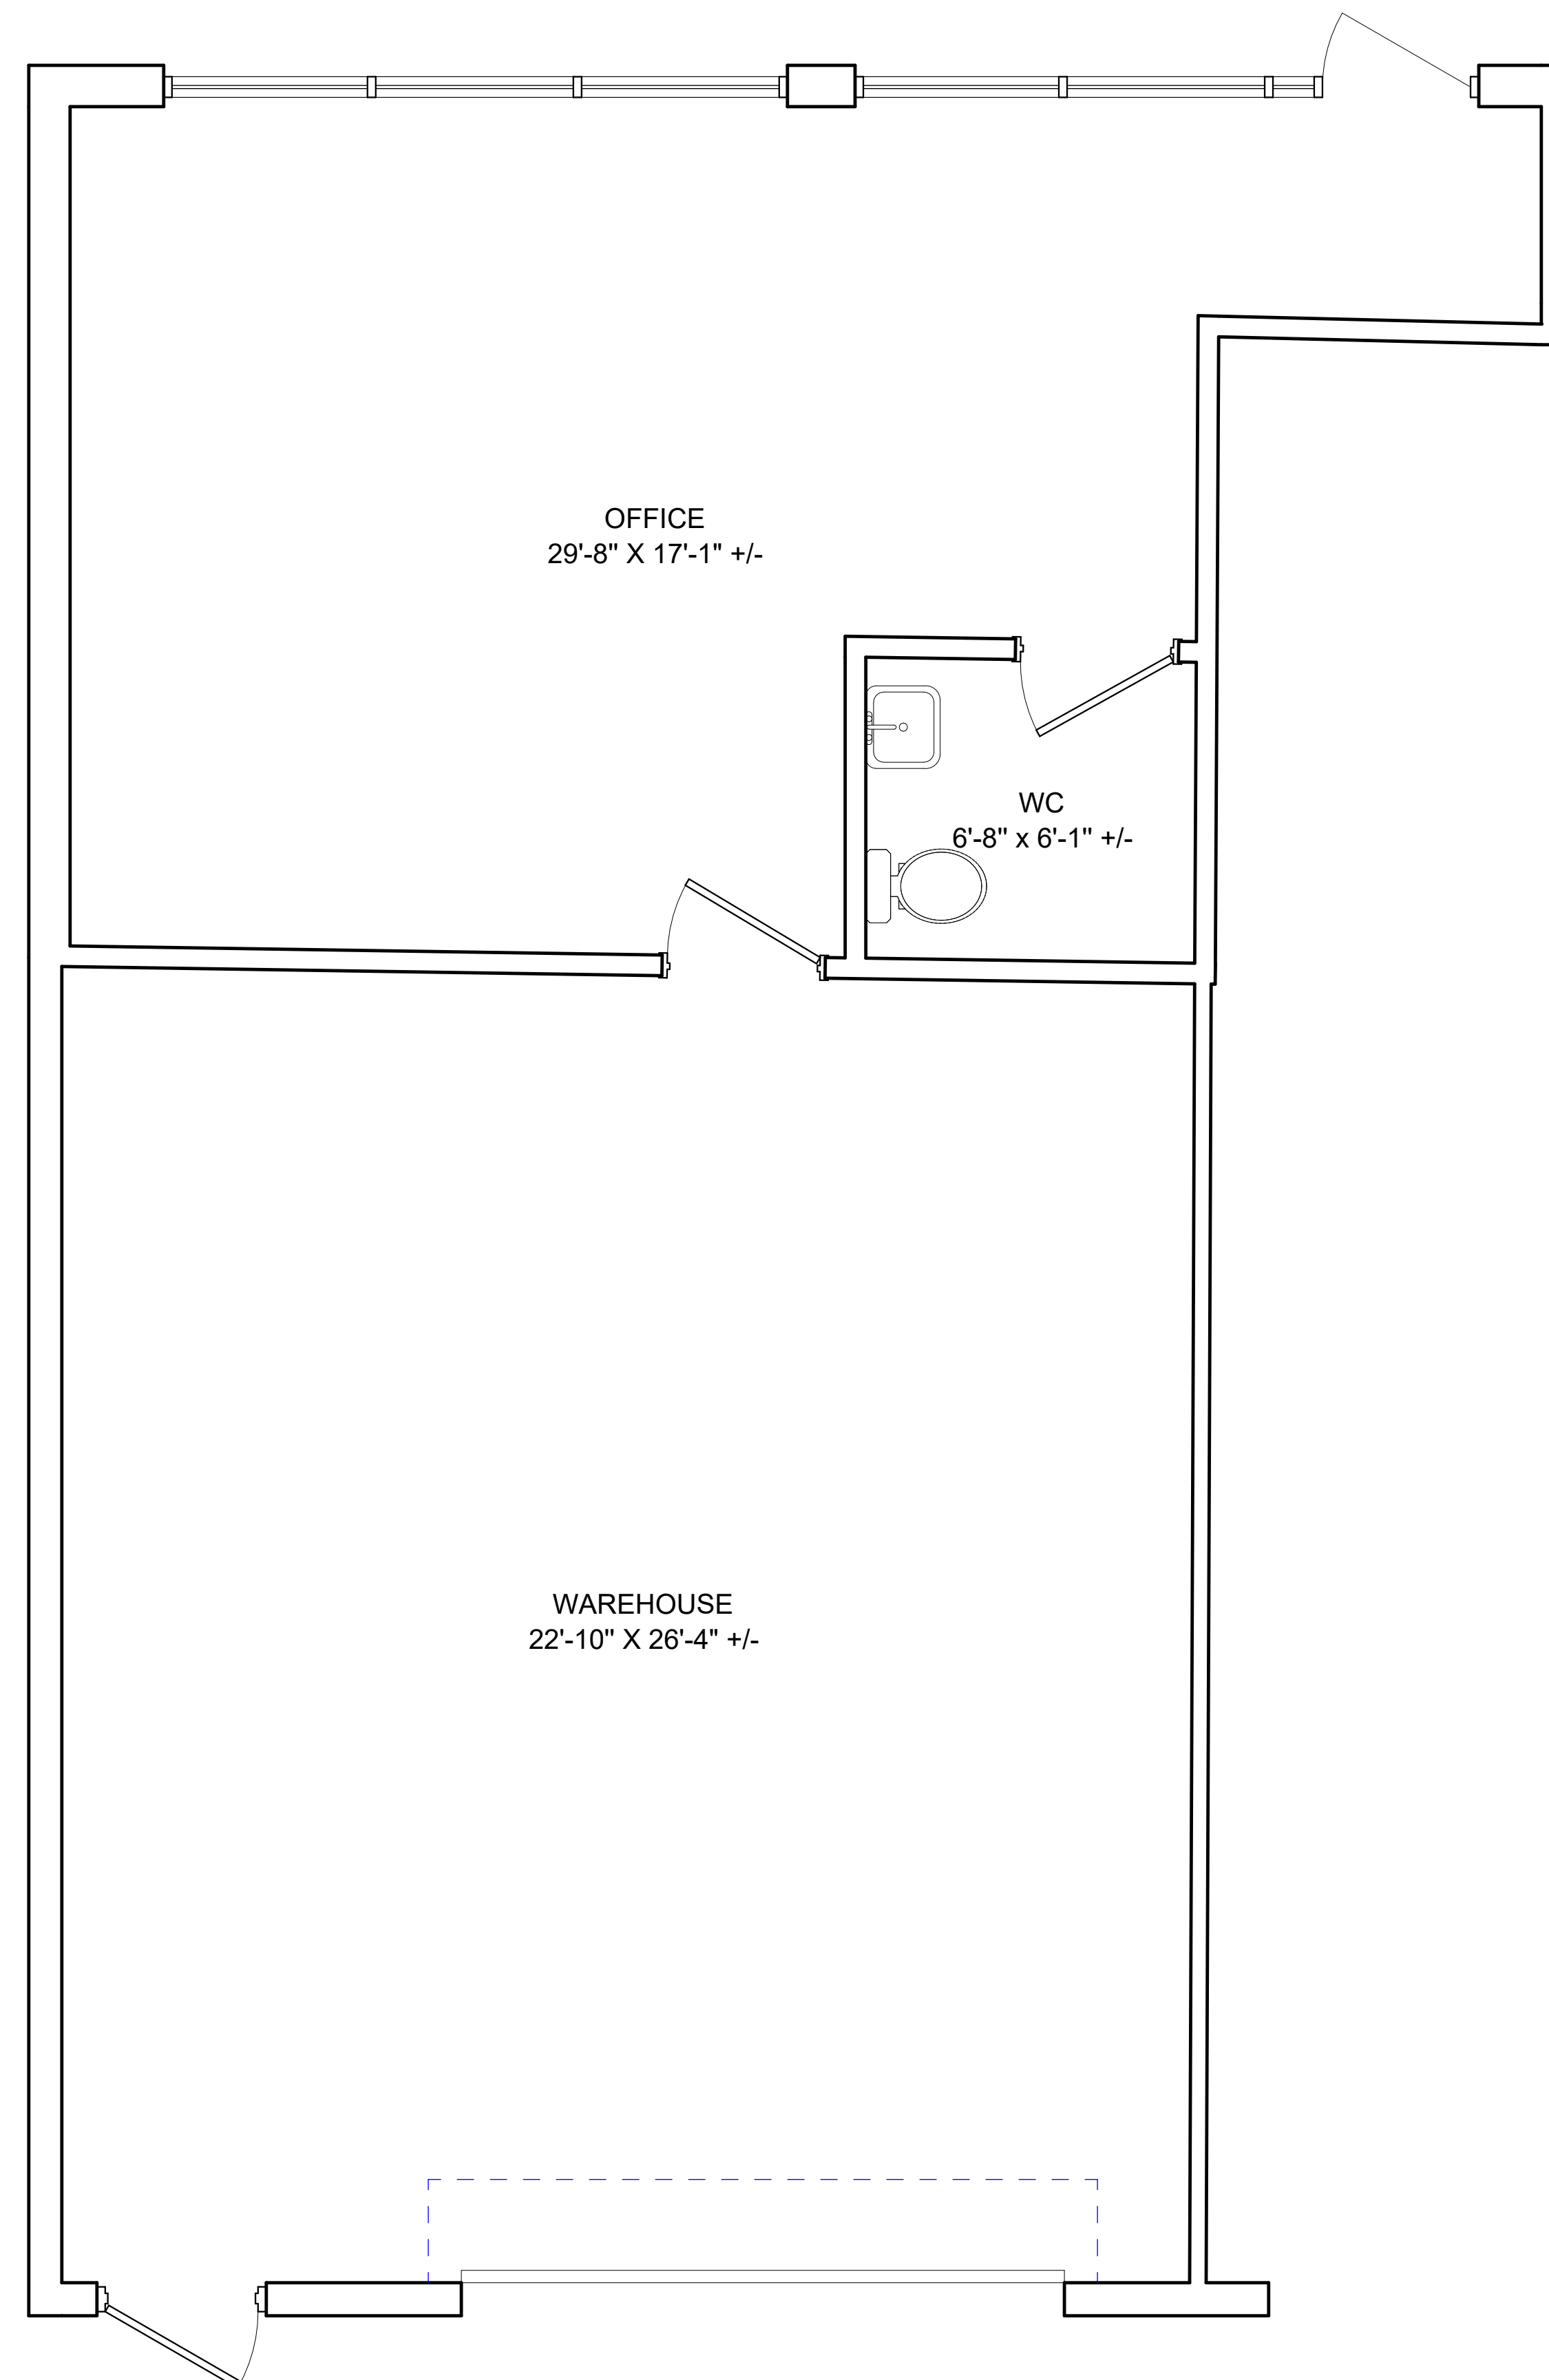

# BAY SPACE

Scale: Not to Scale  
Sheet Size: 42" x 30"  
Not For Construction

## Building Information

Deck Height:	15' - 10 1/4"	
Clear Height:	9' - 11 1/4"	
Ceiling Height:	8' - 1 1/4"	
Sprinklered:	<input type="checkbox"/> Yes	<input checked="" type="checkbox"/> No
Mechanical Area:	0 SQFT	

② 4692  
3/8" = 1'-0"

As Built Floor Plan for Marketing