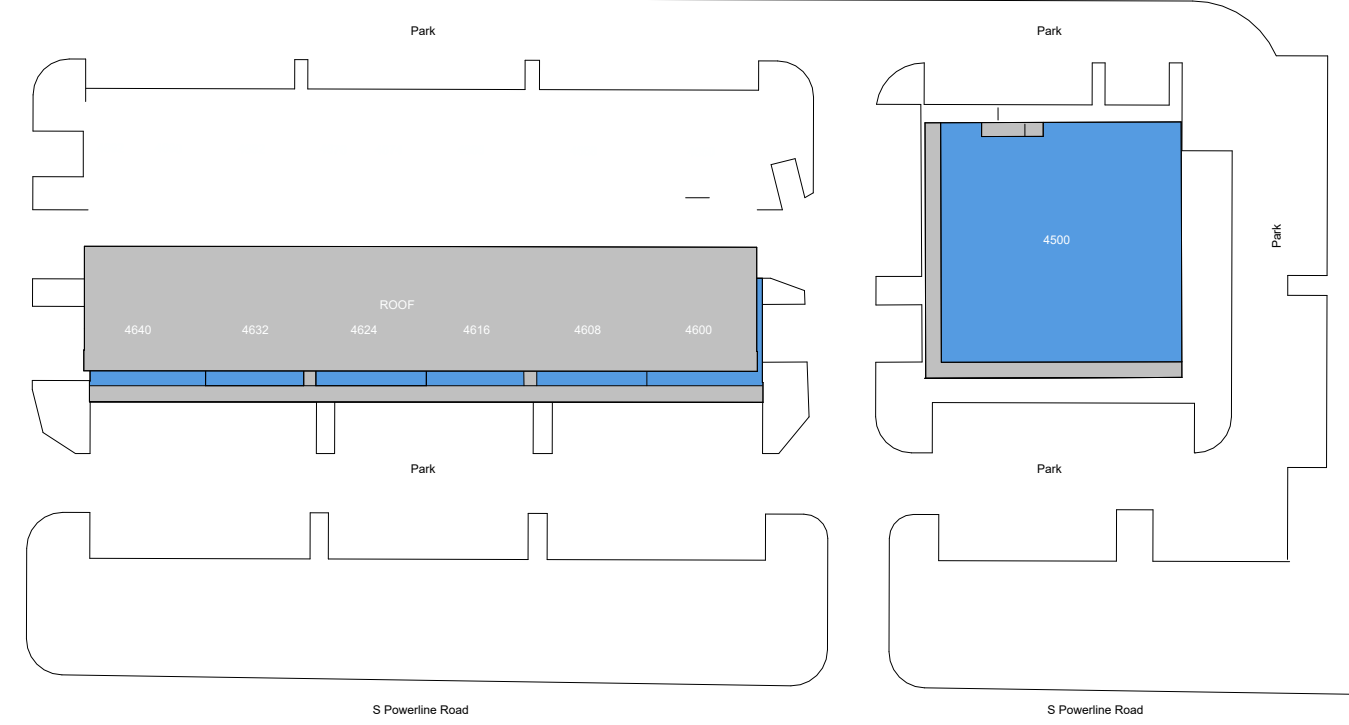

# Deerfield

4650 N Powerline Rd, Pompano Beach, 33073 FL

Building: 4650

Suite: 4692

Sheet **E1**

# BAY SPACE

Scale: Not to Scale  
Sheet Size: 42" x 30"  
Not For Construction

## Building Information

Deck Height:	15' - 10 1/4"	
Clear Height:	9' - 11 1/4"	
Ceiling Height:	8' - 1 1/4"	
Sprinklered:	<input type="checkbox"/> Yes	<input checked="" type="checkbox"/> No
Mechanical Area:	0 SQFT	

② 4692  
3/8" = 1'-0"

As Built Floor Plan for Marketing