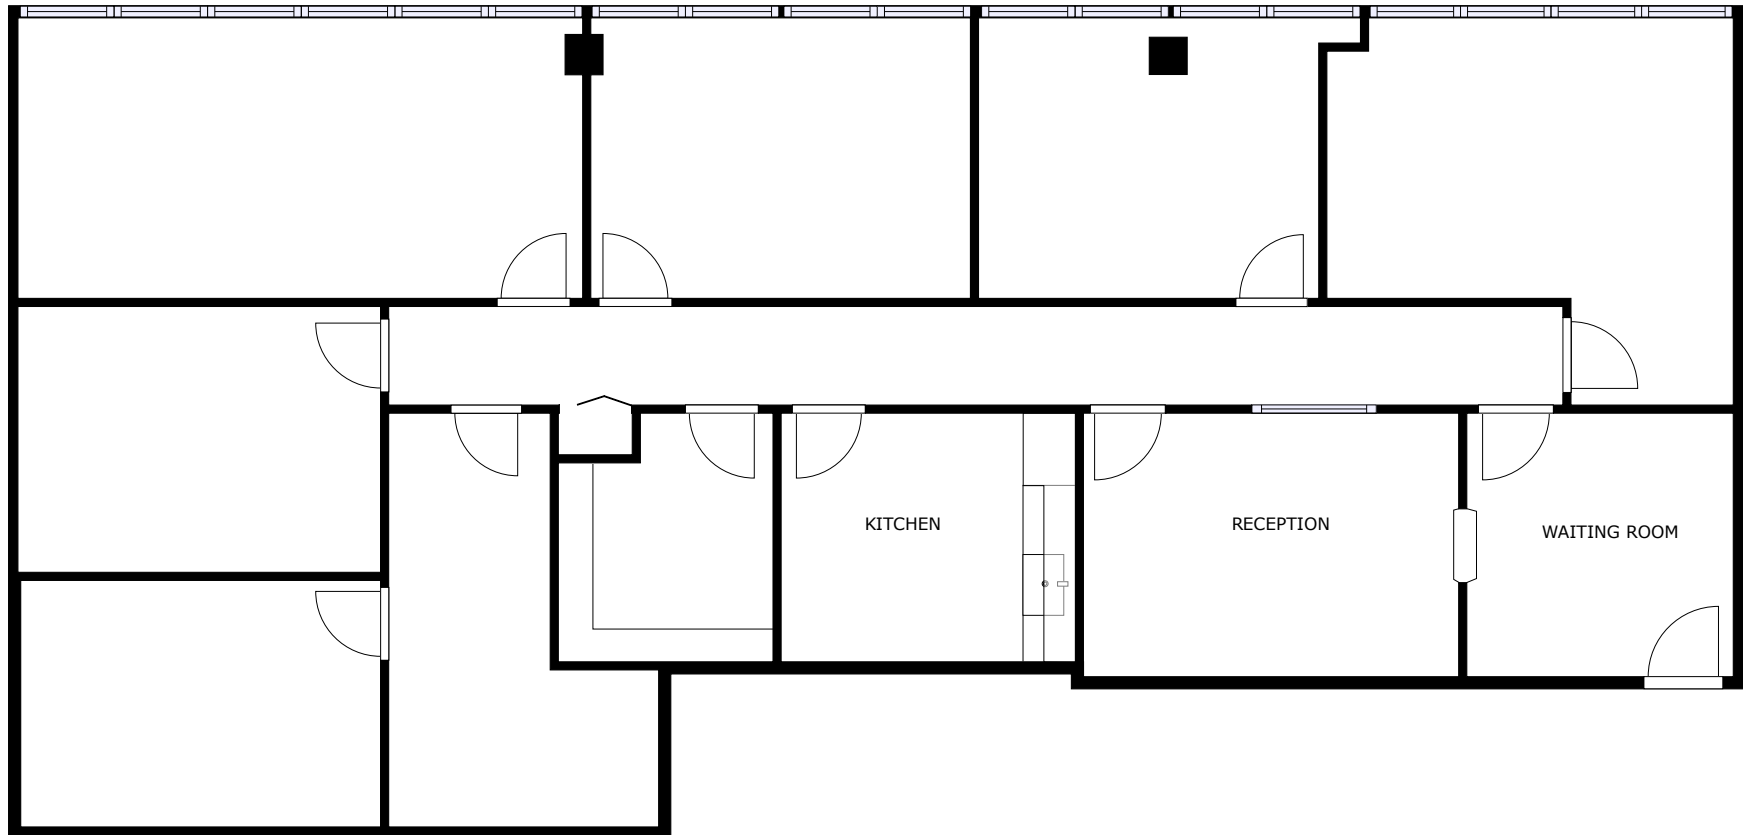

## CORPORATE CENTRE

SUITE 102 | 2,610 SF

 VIRTUAL TOUR

1776 NORTH PINE ISLAND ROAD, PLANTATION, FL 33322

BLANCA COMMERCIAL REAL ESTATE, INC.  
LICENSED REAL ESTATE BROKER | [BLANCACRE.COM](http://BLANCACRE.COM)