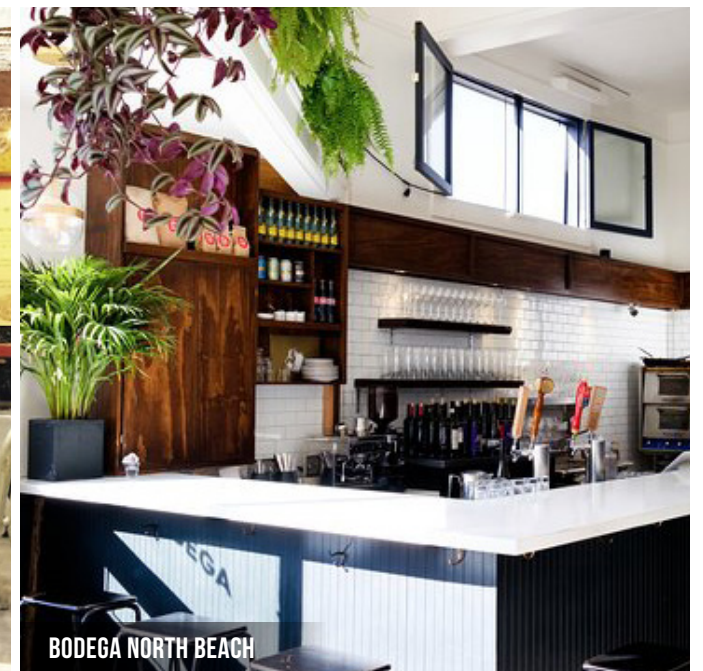

# Greenwich Street 800

JOE DIMAGGIO PLAYGROUND

WASHINGTON SQUARE PARK

BEACON COFFEE & PANTRY

KENNEDY'S IRISH PUB & CURRY HOUSE

BODEGA NORTH BEACH