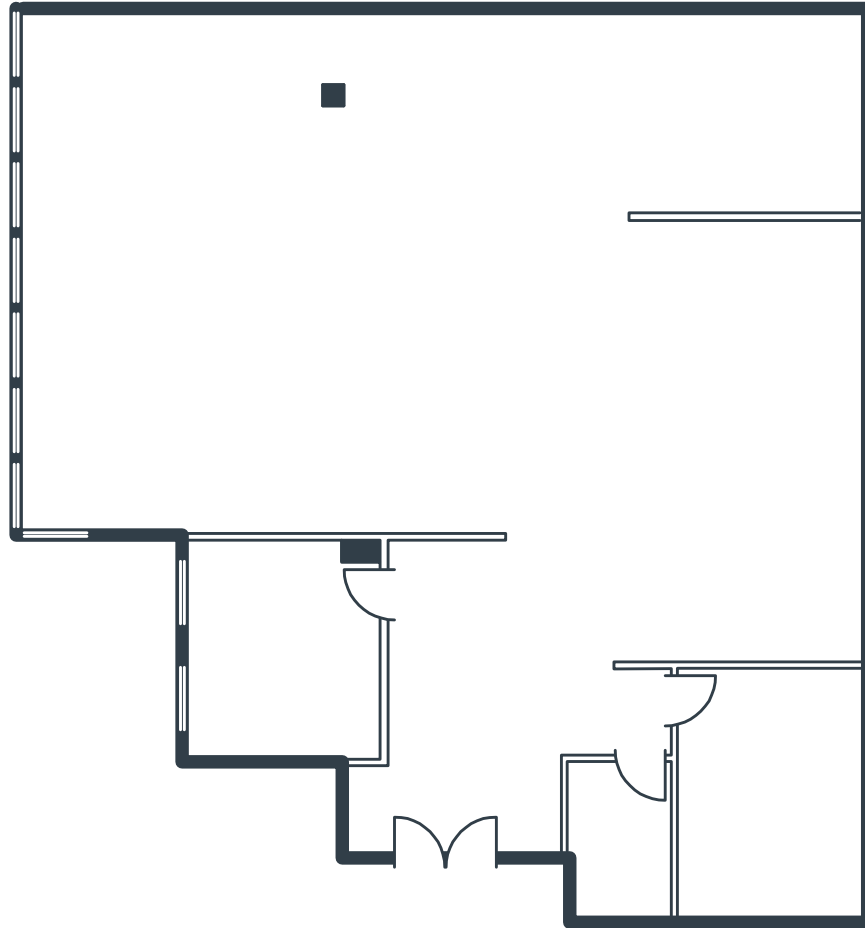

SPECTRUM POINTE

1 Spectrum Pointe Drive, Suite 125
Lake Forest, CA

2,289 Square Feet

Call for Pricing

Full Service Gross

NOTES

- Reception
- Window Office
- Interior Office
- Server Room
- Large Open Work Area
- Part of a Professionally Managed Business Park