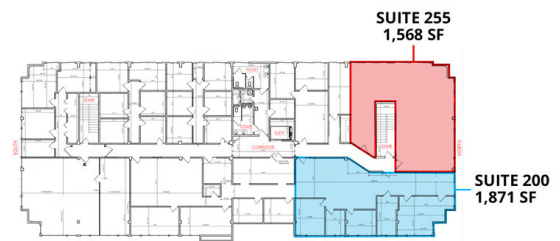

3300 NORTH BUILDING

397 LITTLE NECK ROAD, VIRGINIA BEACH, VA 23452

SUITE 200 | 1,871 SF AVAILABLE

3300 NORTH BUILDING

397 LITTLE NECK ROAD, VIRGINIA BEACH, VA 23452

SUITE 255 OFFICE | 1,568 SF AVAILABLE

SUITE 255 | SAMPLE FLOOR PLAN

3300 NORTH BUILDING

397 LITTLE NECK ROAD, VIRGINIA BEACH, VA 23452

THIRD FLOOR | UP TO 9,286 SF CONTIGUOUS (SUBDIVISIBLE)

THIRD FLOOR

SUITE 305 | 3,448 SF | SUBDIVISIBLE

SUITE 310 | 2,673 SF

AVAILABLE SPACE | 245 SF

300, 310, AND AVAILABLE SPACE CAN BE COMBINED | 6,366 RSF | CONTIGUOUS