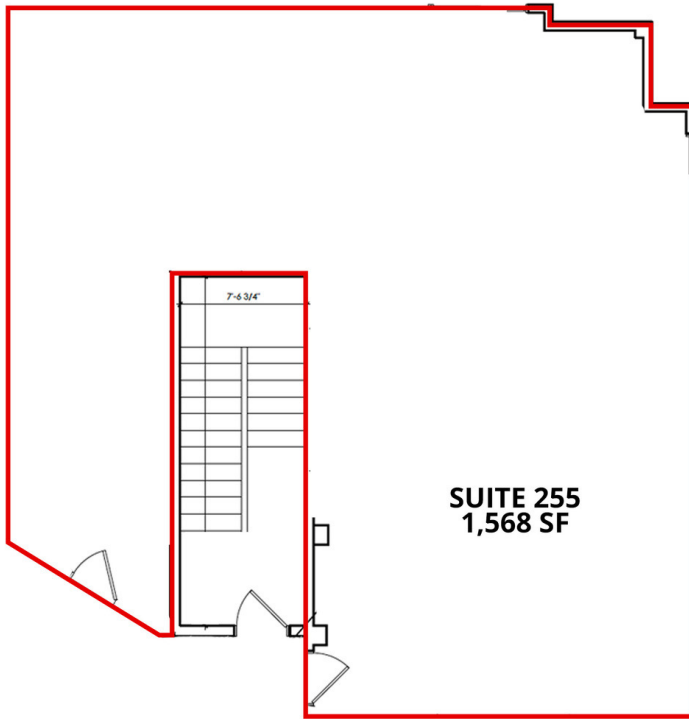

3300 NORTH BUILDING

397 LITTLE NECK ROAD, VIRGINIA BEACH, VA 23452

SUITE 200 | 1,871 SF AVAILABLE

3300 NORTH BUILDING

397 LITTLE NECK ROAD, VIRGINIA BEACH, VA 23452

SUITE 255 OFFICE | 1,568 SF AVAILABLE

SUITE 255 | SAMPLE FLOOR PLAN

3300 NORTH BUILDING

397 LITTLE NECK ROAD, VIRGINIA BEACH, VA 23452

THIRD FLOOR | UP TO 9,286 SF CONTIGUOUS (SUBDIVISIBLE)

THIRD FLOOR

SUITE 305 | 3,448 SF | SUBDIVISIBLE

SUITE 310 | 2,673 SF

AVAILABLE SPACE | 245 SF

300, 310, AND AVAILABLE SPACE CAN BE COMBINED | 6,366 RSF | CONTIGUOUS