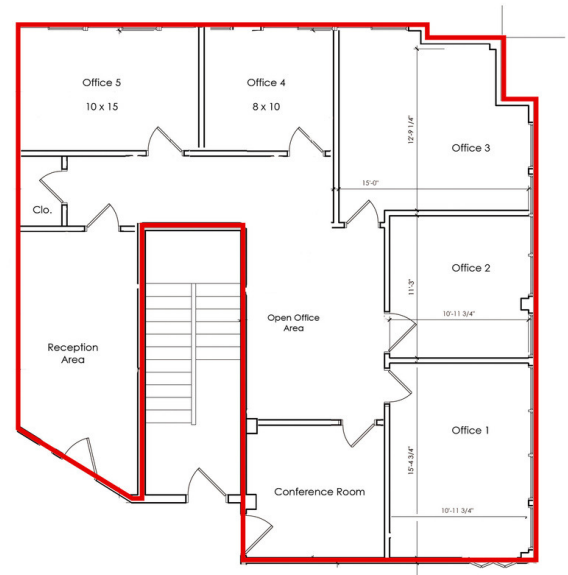

3300 NORTH BUILDING

397 LITTLE NECK ROAD, VIRGINIA BEACH, VA 23452

SUITE 200 | 1,871 SF AVAILABLE

3300 NORTH BUILDING

397 LITTLE NECK ROAD, VIRGINIA BEACH, VA 23452

SUITE 255 OFFICE | 1,568 SF AVAILABLE

SUITE 255 | SAMPLE FLOOR PLAN

3300 NORTH BUILDING

397 LITTLE NECK ROAD, VIRGINIA BEACH, VA 23452

THIRD FLOOR | UP TO 9,286 SF CONTIGUOUS (SUBDIVISIBLE)

THIRD FLOOR

SUITE 305 | 3,448 SF | SUBDIVISIBLE

SUITE 310 | 2,673 SF

AVAILABLE SPACE | 245 SF

300, 310, AND AVAILABLE SPACE CAN BE COMBINED | 6,366 RSF | CONTIGUOUS