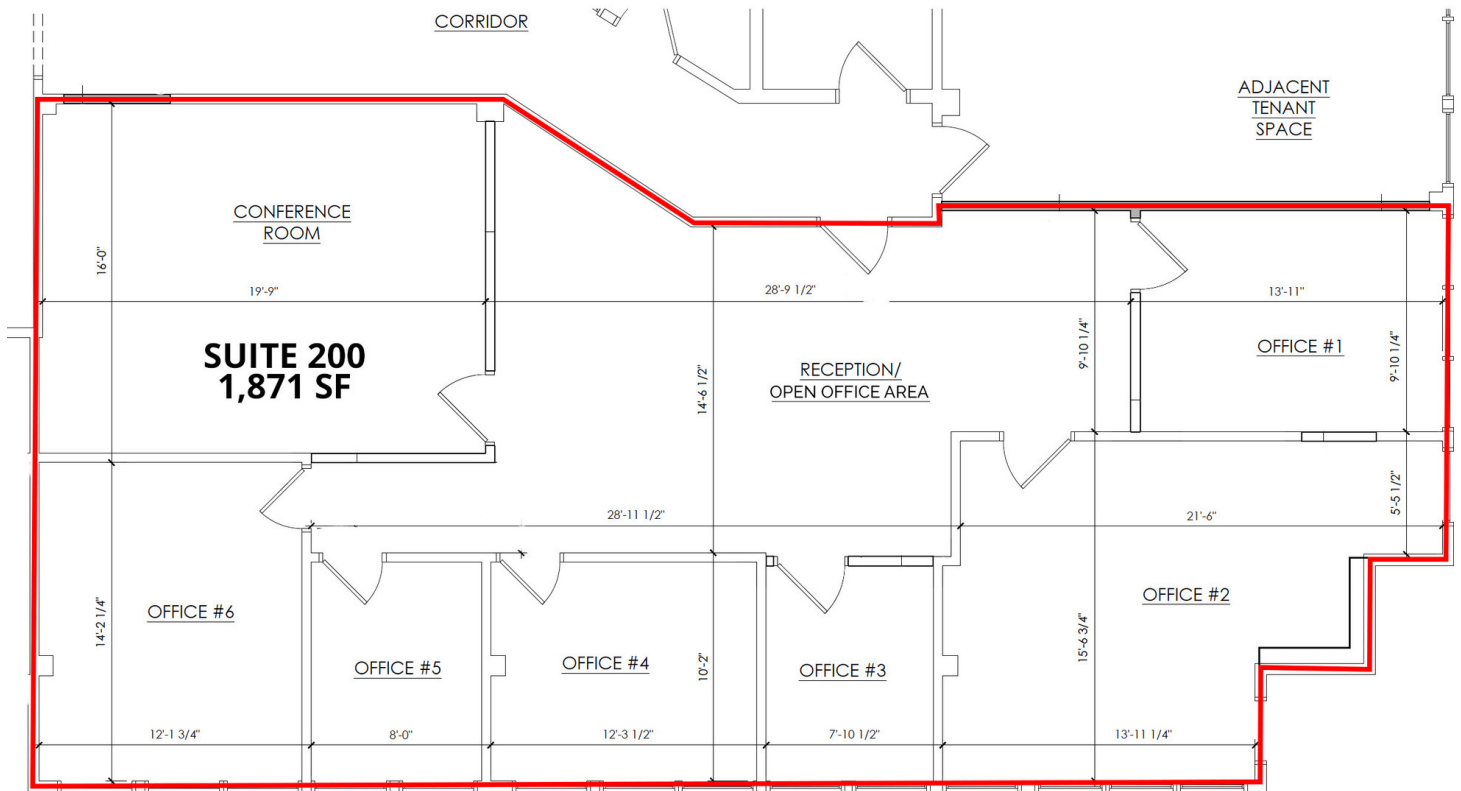

3300 NORTH BUILDING

397 LITTLE NECK ROAD, VIRGINIA BEACH, VA 23452

SUITE 200 | 1,871 SF AVAILABLE

3300 NORTH BUILDING

397 LITTLE NECK ROAD, VIRGINIA BEACH, VA 23452

SUITE 255 OFFICE | 1,568 SF AVAILABLE

SUITE 255 | SAMPLE FLOOR PLAN

3300 NORTH BUILDING

397 LITTLE NECK ROAD, VIRGINIA BEACH, VA 23452

THIRD FLOOR | UP TO 9,286 SF CONTIGUOUS (SUBDIVISIBLE)

THIRD FLOOR

SUITE 305 | 3,448 SF | SUBDIVISIBLE

SUITE 310 | 2,673 SF

AVAILABLE SPACE | 245 SF

300, 310, AND AVAILABLE SPACE CAN BE COMBINED | 6,366 RSF | CONTIGUOUS