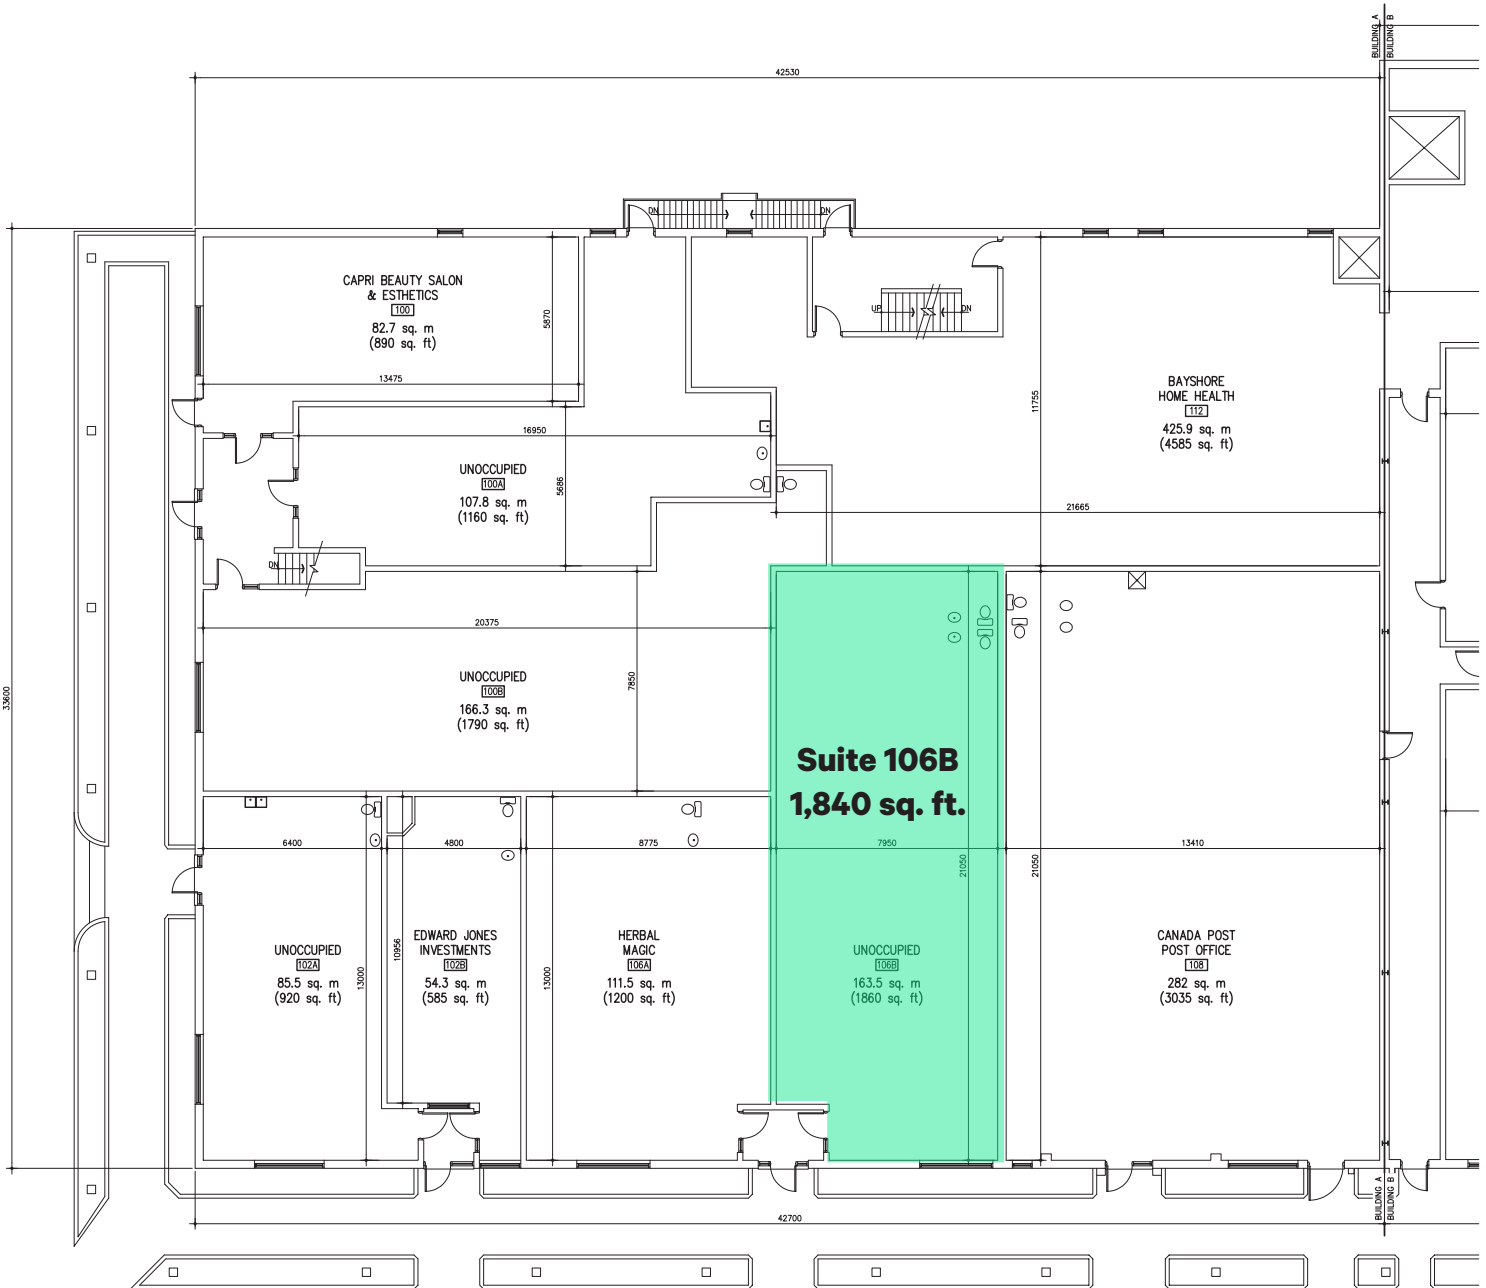

Availability

SUITE # & SIZE	NET RENT (PSF)	ADDITIONAL RENT (PSF/EST. 2024)	UNIT DESCRIPTION
SUITE 106B 1,840 SF	\$14.00	\$15.50	Improved as an office space with a large boardroom, kitchenette, open spaces and private offices
SUITE 124 1,860 SF	\$12.00	\$15.50	Improved as a medical clinic with a reception area, private clinical rooms and office spaces.
SUITE 126 5,800 SF	\$12.00	\$15.50	Open area with kitchenette, training rooms and private offices.

Parking Ratio: 3 per 1,000 SF

Floor Plan

GROUND FLOOR PLAN OF BUILDING A

SCALE: 1:100

100-126 Second Street West | Cornwall, ON

Contact Us

Jamie Boyce*

Senior Vice President